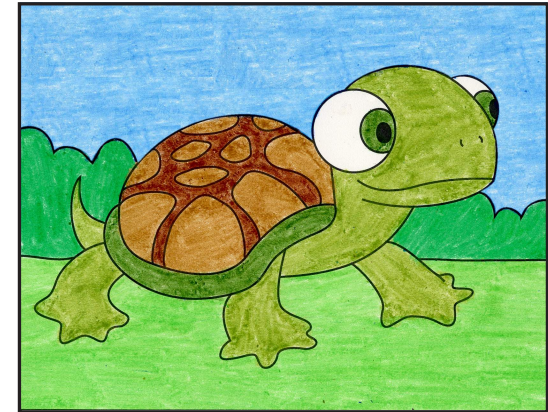

# Draw a Cartoon Turtle

1. Draw the oval shell.

2. Draw a curve to add an edge.

3. Add a head on the side.

4. Draw the neck. Add mouth and nose.

5. Draw two large eyes.

6. Erase the eye line and add three legs.

7. Draw a tail and add pattern to the shell.

8. Draw the background.

9. Trace with a marker and color.

# Cartoon Turtle