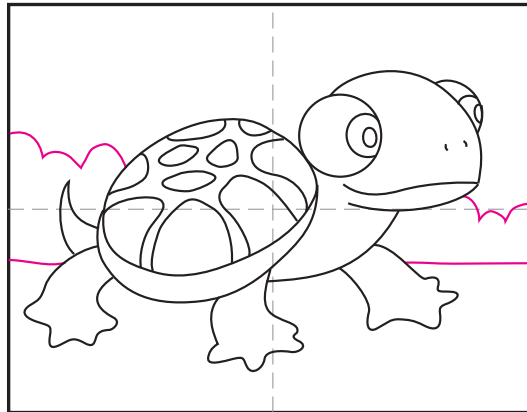

# Draw a Cartoon Turtle

1. Draw the oval shell.

2. Draw a curve to add an edge.

3. Add a head on the side.

4. Draw the neck. Add mouth and nose.

5. Draw two large eyes.

6. Erase the eye line and add three legs.

7. Draw a tail and add pattern to the shell.

8. Draw the background.

9. Trace with a marker and color.

# Cartoon Turtle