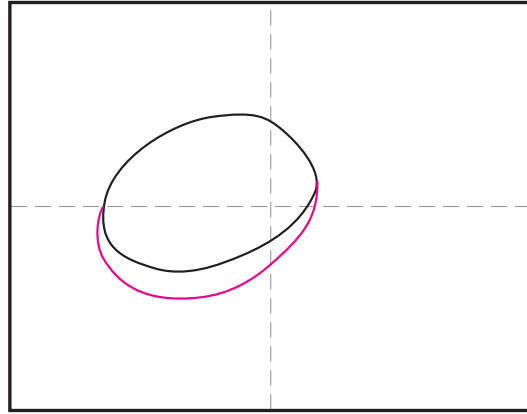

# Draw a Cartoon Turtle

1. Draw the oval shell.

2. Draw a curve to add an edge.

3. Add a head on the side.

4. Draw the neck. Add mouth and nose.

5. Draw two large eyes.

6. Erase the eye line and add three legs.

7. Draw a tail and add pattern to the shell.

8. Draw the background.

9. Trace with a marker and color.