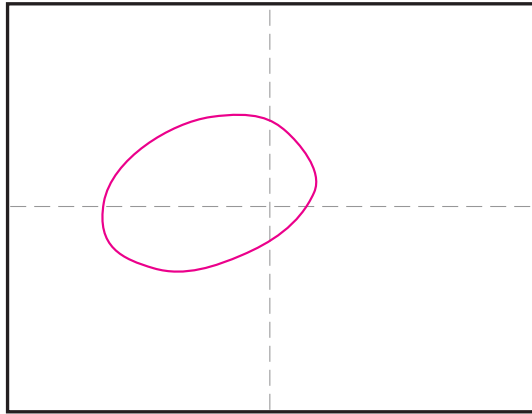

# Draw a Cartoon Turtle

1. Draw the oval shell.

2. Draw a curve to add an edge.

3. Add a head on the side.

4. Draw the neck. Add mouth and nose.

5. Draw two large eyes.

6. Erase the eye line and add three legs.

7. Draw a tail and add pattern to the shell.

8. Draw the background.

9. Trace with a marker and color.