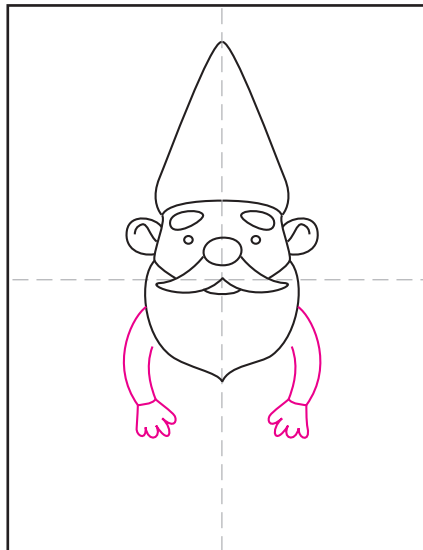

Draw a Gnome

1. Draw a nose and moustache.

2. Draw the face around it.

3. Add eyes, brows and beard.

4. Draw two ears and add a hat.

5. Draw two arms.

6. Add a belt and shirt edge.

7. Draw two legs and horizon line.

8. Finish with flowers and sky.

9. Trace with a marker and color.

Gnome