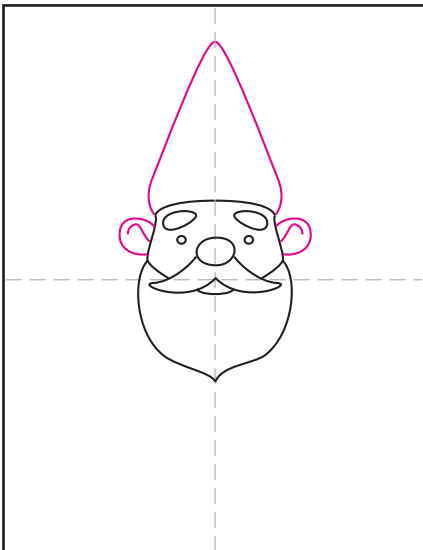

Draw a Gnome

1. Draw a nose and moustache.

2. Draw the face around it.

3. Add eyes, brows and beard.

4. Draw two ears and add a hat.

5. Draw two arms.

6. Add a belt and shirt edge.

7. Draw two legs and horizon line.

8. Finish with flowers and sky.

9. Trace with a marker and color.

Gnome