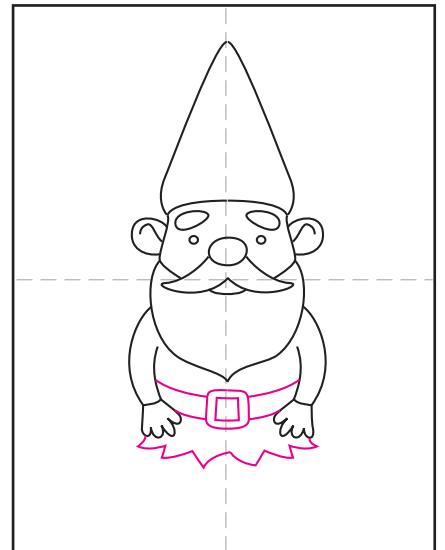

Draw a Gnome

1. Draw a nose and moustache.

2. Draw the face around it.

3. Add eyes, brows and beard.

4. Draw two ears and add a hat.

5. Draw two arms.

6. Add a belt and shirt edge.

7. Draw two legs and horizon line.

8. Finish with flowers and sky.

9. Trace with a marker and color.

Gnome