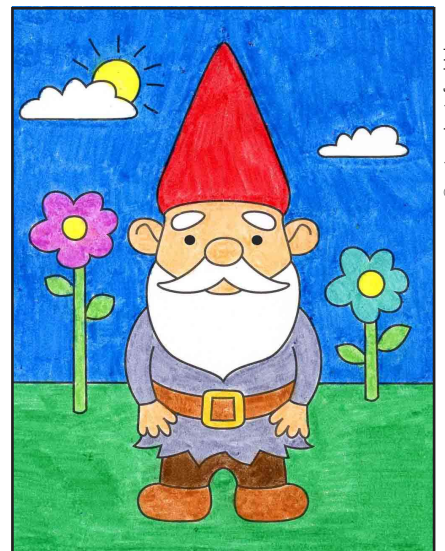

Draw a Gnome

1. Draw a nose and moustache.

2. Draw the face around it.

3. Add eyes, brows and beard.

4. Draw two ears and add a hat.

5. Draw two arms.

6. Add a belt and shirt edge.

7. Draw two legs and horizon line.

8. Finish with flowers and sky.

9. Trace with a marker and color.

Gnome