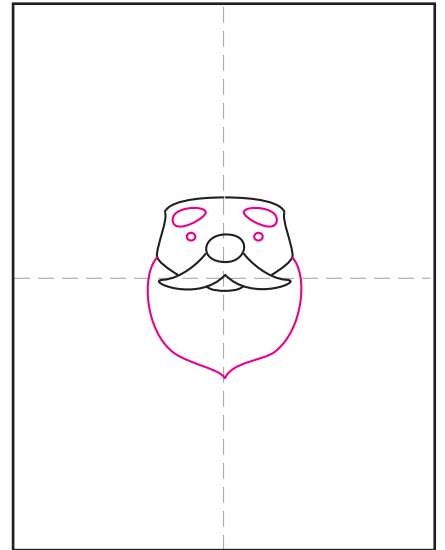

Draw a Gnome

1. Draw a nose and moustache.

2. Draw the face around it.

3. Add eyes, brows and beard.

4. Draw two ears and add a hat.

5. Draw two arms.

6. Add a belt and shirt edge.

7. Draw two legs and horizon line.

8. Finish with flowers and sky.

9. Trace with a marker and color.

Gnome