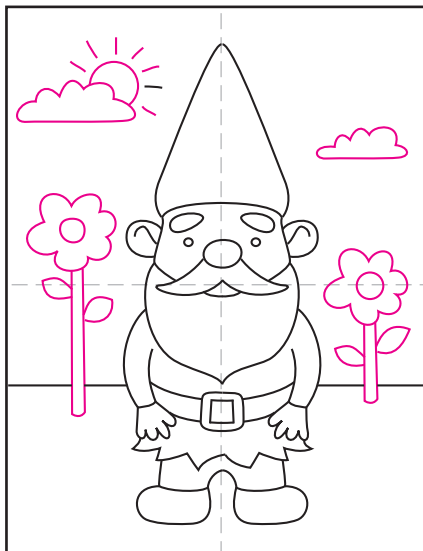

Draw a Gnome

1. Draw a nose and moustache.

2. Draw the face around it.

3. Add eyes, brows and beard.

4. Draw two ears and add a hat.

5. Draw two arms.

6. Add a belt and shirt edge.

7. Draw two legs and horizon line.

8. Finish with flowers and sky.

9. Trace with a marker and color.

Gnome