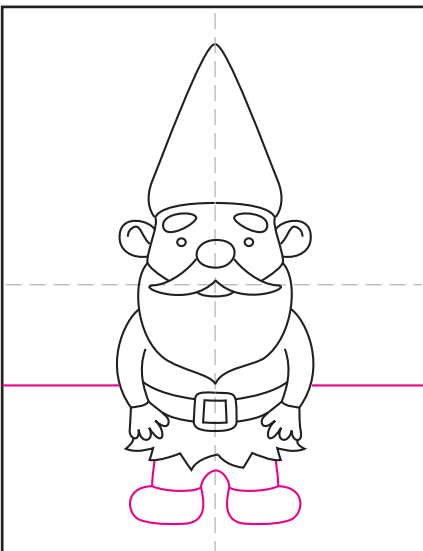

Draw a Gnome

1. Draw a nose and moustache.

2. Draw the face around it.

3. Add eyes, brows and beard.

4. Draw two ears and add a hat.

5. Draw two arms.

6. Add a belt and shirt edge.

7. Draw two legs and horizon line.

8. Finish with flowers and sky.

9. Trace with a marker and color.

Gnome