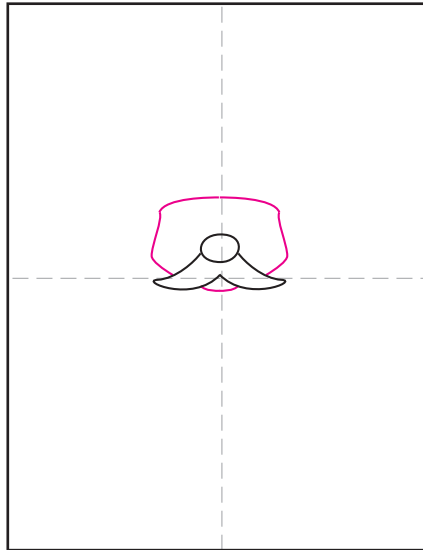

Draw a Gnome

1. Draw a nose and moustache.

2. Draw the face around it.

3. Add eyes, brows and beard.

4. Draw two ears and add a hat.

5. Draw two arms.

6. Add a belt and shirt edge.

7. Draw two legs and horizon line.

8. Finish with flowers and sky.

9. Trace with a marker and color.

Gnome