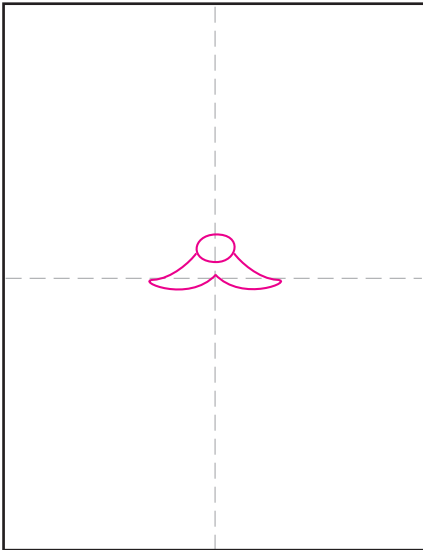

Draw a Gnome

1. Draw a nose and moustache.

2. Draw the face around it.

3. Add eyes, brows and beard.

4. Draw two ears and add a hat.

5. Draw two arms.

6. Add a belt and shirt edge.

7. Draw two legs and horizon line.

8. Finish with flowers and sky.

9. Trace with a marker and color.

Gnome