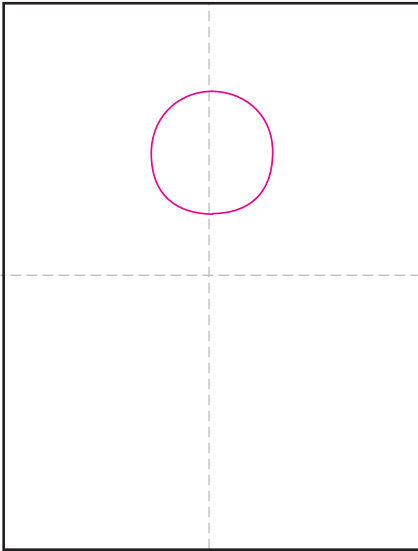

# Draw a Snowman

1. Draw a circle for the head.

2. Draw a larger circle underneath.

3. Draw even larger circle under that.

4. Start hat with a sideways "S".

5. Draw the top hat above it.

6. Start the scarf around the neck.

7. Add scarf ends. Draw the face.

8. Add arms, buttons. Erase gray lines.

9. Trace, color and add shadows.