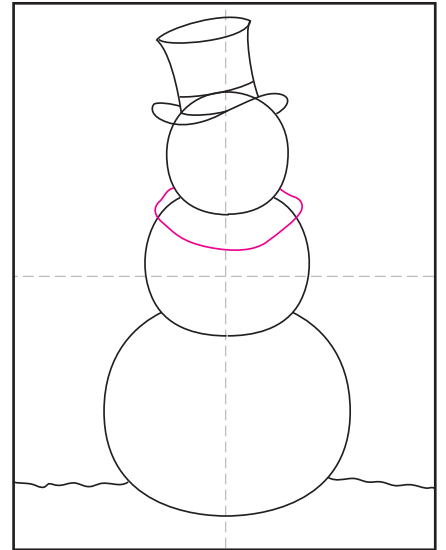

# Draw a Snowman

1. Draw a circle for the head.

2. Draw a larger circle underneath.

3. Draw even larger circle under that.

4. Start hat with a sideways "S".

5. Draw the top hat above it.

6. Start the scarf around the neck.

7. Add scarf ends. Draw the face.

8. Add arms, buttons. Erase gray lines.

9. Trace, color and add shadows.