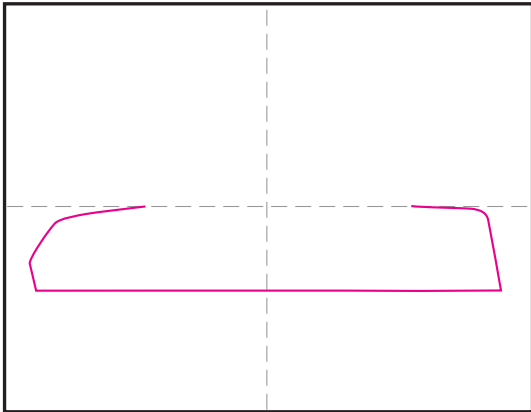

Draw a Police Car

1. Start the bottom shape of the car.

2. Add the top.

3. Draw two wheels and inside hubcaps.

4. Draw the ground line.

5. Add the windows.

6. Draw the bumper and details.

7. Add the POLICE letters.

8. Add a background.

9. Trace with a marker and color.

Police Car