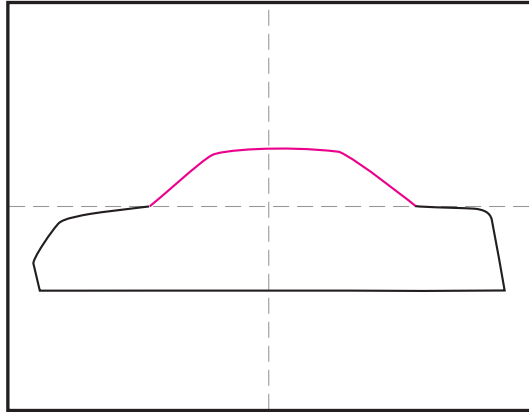

Draw a Police Car

1. Start the bottom shape of the car.

2. Add the top.

3. Draw two wheels and inside hubcaps.

4. Draw the ground line.

5. Add the windows.

6. Draw the bumper and details.

7. Add the POLICE letters.

8. Add a background.

9. Trace with a marker and color.

Police Car