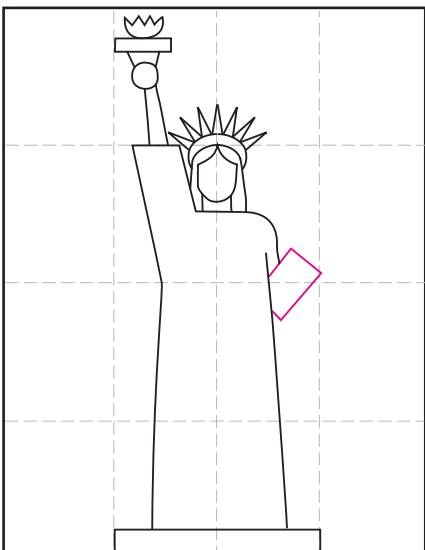

# Draw the Statue of Liberty

1. Make guide lines. Draw torch, hand.

2. Draw the face and pedestal.

3. Add the arm, hair and neckline.

4. Draw the sleeve.

5. Finish sides of robe. Add crown.

6. Add 7 crown points, and shoulder.

7. Draw tablet.

8. Draw face, arm, and robe lines.

9. Trace with a marker and color.

# Statue of Liberty