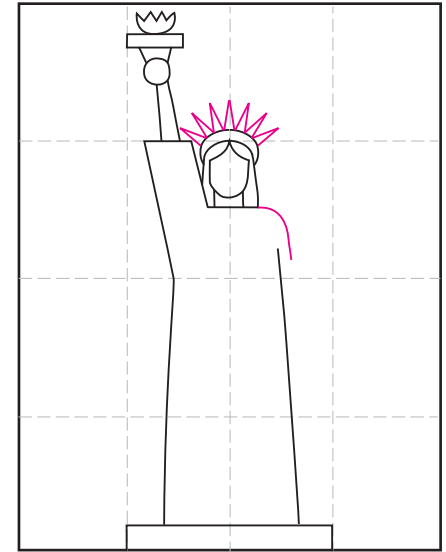

# Draw the Statue of Liberty

1. Make guide lines. Draw torch, hand.

2. Draw the face and pedestal.

3. Add the arm, hair and neckline.

4. Draw the sleeve.

5. Finish sides of robe. Add crown.

6. Add 7 crown points, and shoulder.

7. Draw tablet.

8. Draw face, arm, and robe lines.

9. Trace with a marker and color.

# Statue of Liberty