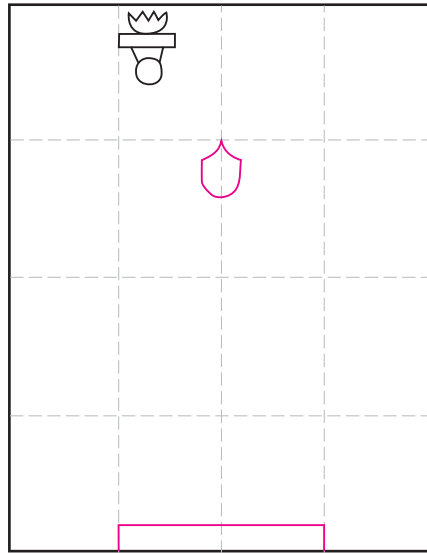

# Draw the Statue of Liberty

1. Make guide lines. Draw torch, hand.

2. Draw the face and pedestal.

3. Add the arm, hair and neckline.

4. Draw the sleeve.

5. Finish sides of robe. Add crown.

6. Add 7 crown points, and shoulder.

7. Draw tablet.

8. Draw face, arm, and robe lines.

9. Trace with a marker and color.