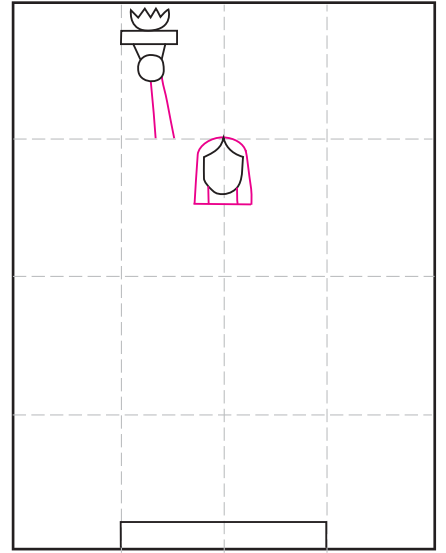

# Draw the Statue of Liberty

1. Make guide lines. Draw torch, hand.

2. Draw the face and pedestal.

3. Add the arm, hair and neckline.

4. Draw the sleeve.

5. Finish sides of robe. Add crown.

6. Add 7 crown points, and shoulder.

7. Draw tablet.

8. Draw face, arm, and robe lines.

9. Trace with a marker and color.

# Statue of Liberty