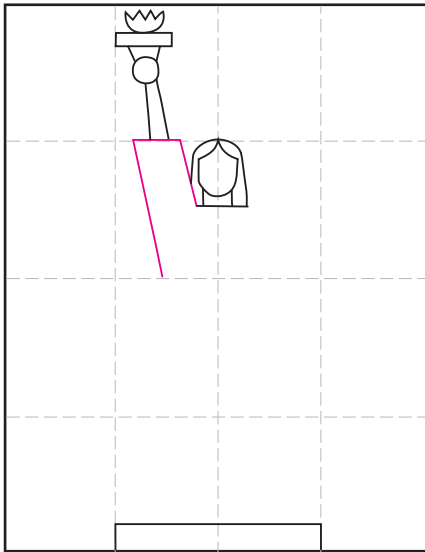

# Draw the Statue of Liberty

1. Make guide lines. Draw torch, hand.

2. Draw the face and pedestal.

3. Add the arm, hair and neckline.

4. Draw the sleeve.

5. Finish sides of robe. Add crown.

6. Add 7 crown points, and shoulder.

7. Draw tablet.

8. Draw face, arm, and robe lines.

9. Trace with a marker and color.

# Statue of Liberty