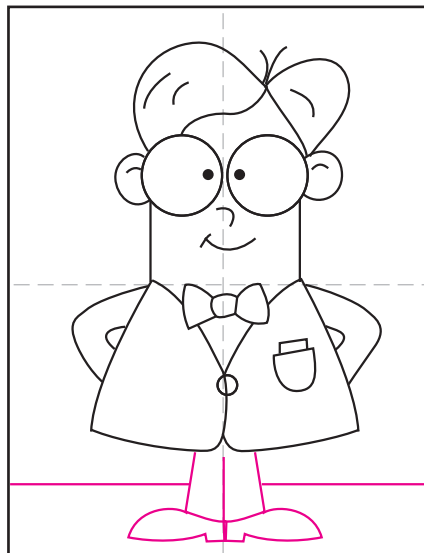

# Draw a Cartoon Professor

1. Draw an open rectangle.

2. Add two large circles for eyes.

3. Draw two ears, nose and mouth.

4. Erase lines, add hair on top of head.

5. Erase lines, start the suit.

6. Add a large tie, button and pocket.

7. Erase lines and draw two arms.

8. Add pants, shoes and ground line.

9. Trace with a marker and color.

# Draw a Cartoon Professor