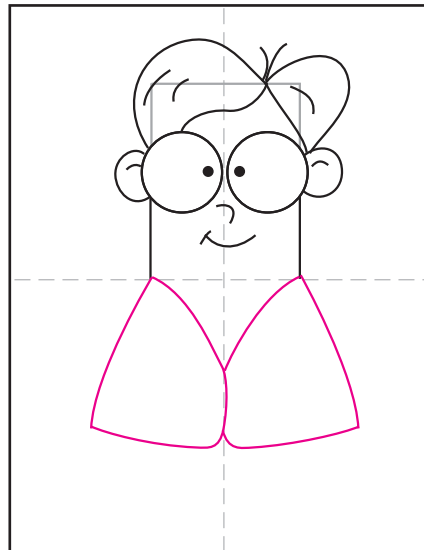

# Draw a Cartoon Professor

1. Draw an open rectangle.

2. Add two large circles for eyes.

3. Draw two ears, nose and mouth.

4. Erase lines, add hair on top of head.

5. Erase lines, start the suit.

6. Add a large tie, button and pocket.

7. Erase lines and draw two arms.

8. Add pants, shoes and ground line.

9. Trace with a marker and color.

# Draw a Cartoon Professor