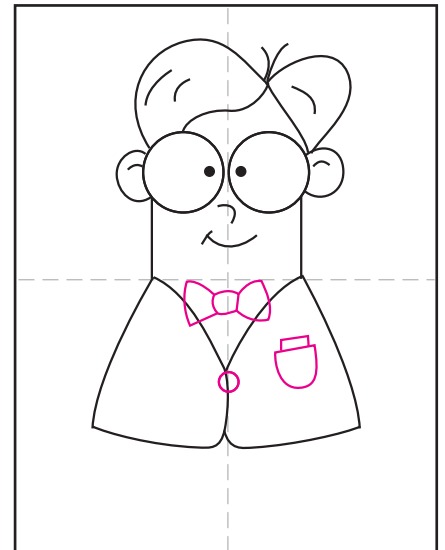

# Draw a Cartoon Professor

1. Draw an open rectangle.

2. Add two large circles for eyes.

3. Draw two ears, nose and mouth.

4. Erase lines, add hair on top of head.

5. Erase lines, start the suit.

6. Add a large tie, button and pocket.

7. Erase lines and draw two arms.

8. Add pants, shoes and ground line.

9. Trace with a marker and color.

# Draw a Cartoon Professor