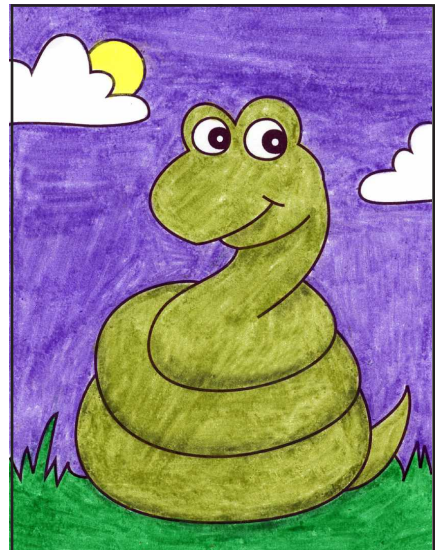

Draw a Cartoon Snake

1. Draw an oval for the head.

2. Start the neck below.

3. Continue the neck with a curve.

4. Add another ring below.

5. Draw another ring and a tail.

6. Erase the lines, draw the eyes.

7. Add a smile.

8. Erase gray lines, draw grass and sky.

9. Trace with a marker and color.

Cartoon Snake