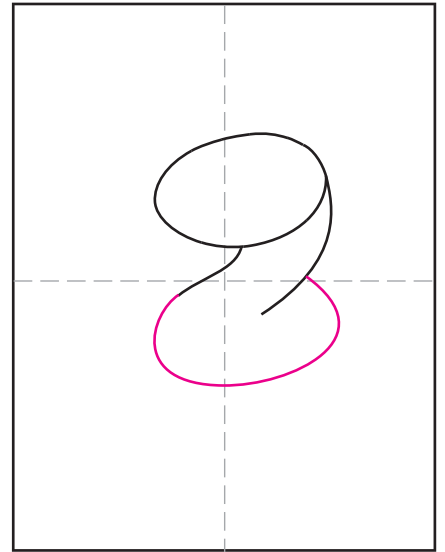

Draw a Cartoon Snake

1. Draw an oval for the head.

2. Start the neck below.

3. Continue the neck with a curve.

4. Add another ring below.

5. Draw another ring and a tail.

6. Erase the lines, draw the eyes.

7. Add a smile.

8. Erase gray lines, draw grass and sky.

9. Trace with a marker and color.

Cartoon Snake