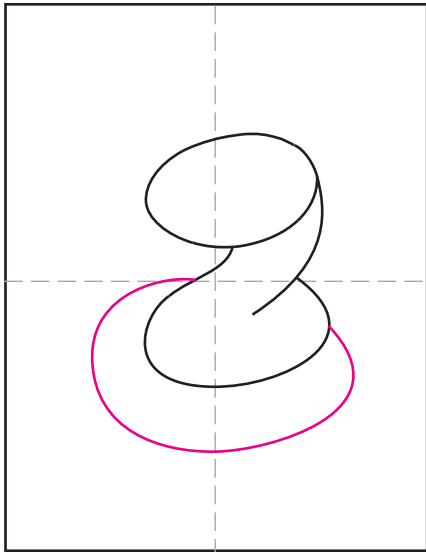

Draw a Cartoon Snake

1. Draw an oval for the head.

2. Start the neck below.

3. Continue the neck with a curve.

4. Add another ring below.

5. Draw another ring and a tail.

6. Erase the lines, draw the eyes.

7. Add a smile.

8. Erase gray lines, draw grass and sky.

9. Trace with a marker and color.

Cartoon Snake