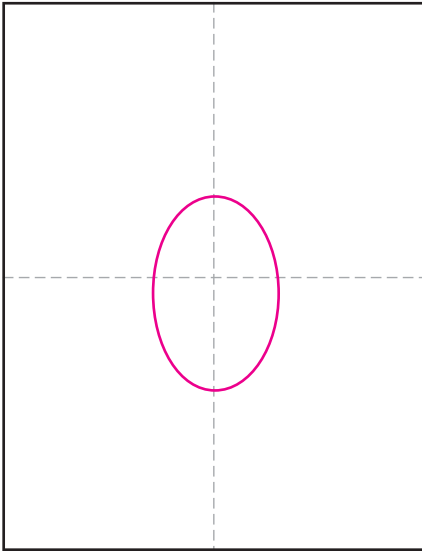

Draw the Cat in the Hat

1. Draw an oval.

2. Add the mouth to one side.

3. Add eyes, nose and a hat rim.

4. Draw the top hat and stripes.

5. Add ear, brows, fur and whiskers.

6. Draw the neck and shoulders.

6. Add neck curves and a bow.

7. Erase all the extra lines shown.

9. Trace with marker and color.

Cat in the Hat