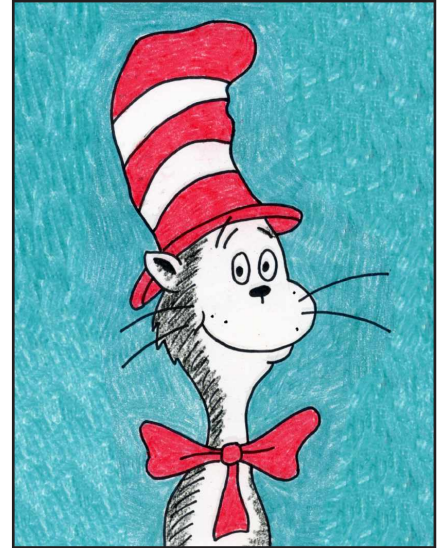

Draw the Cat in the Hat

1. Draw an oval.

2. Add the mouth to one side.

3. Add eyes, nose and a hat rim.

4. Draw the top hat and stripes.

5. Add ear, brows, fur and whiskers.

6. Draw the neck and shoulders.

6. Add neck curves and a bow.

7. Erase all the extra lines shown.

9. Trace with marker and color.

Cat in the Hat