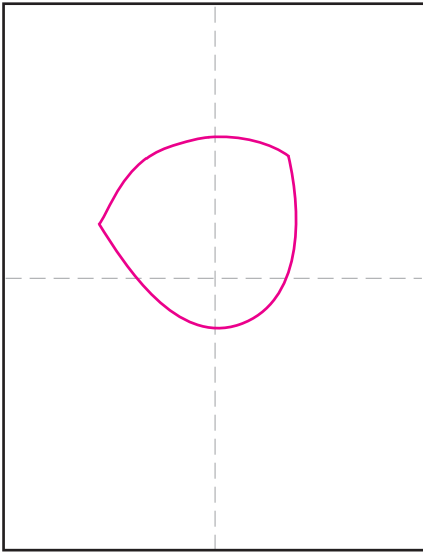

# Draw a Puppy

1. Draw a U shaped head at an angle.

2. Add the two ears on the top.

3. Draw the inside ears, erase gray lines.

4. Add two eyes and a nose.

5. Draw two symmetrical front legs.

6. Add the belly and back legs.

7. Add nails on toes, and light fur lines.

8. Finish with grass line.

9. Trace with a marker and color.