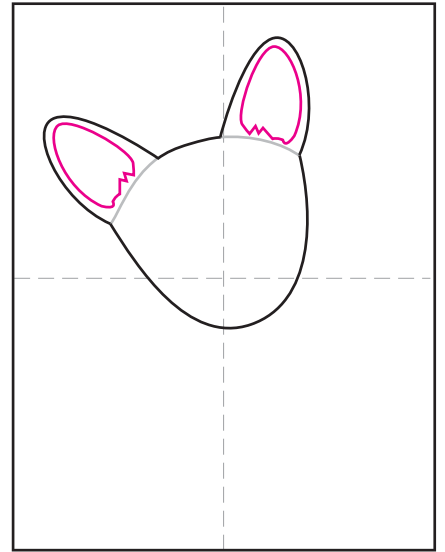

# Draw a Puppy

1. Draw a U shaped head at an angle.

2. Add the two ears on the top.

3. Draw the inside ears, erase gray lines.

4. Add two eyes and a nose.

5. Draw two symmetrical front legs.

6. Add the belly and back legs.

7. Add nails on toes, and light fur lines.

8. Finish with grass line.

9. Trace with a marker and color.