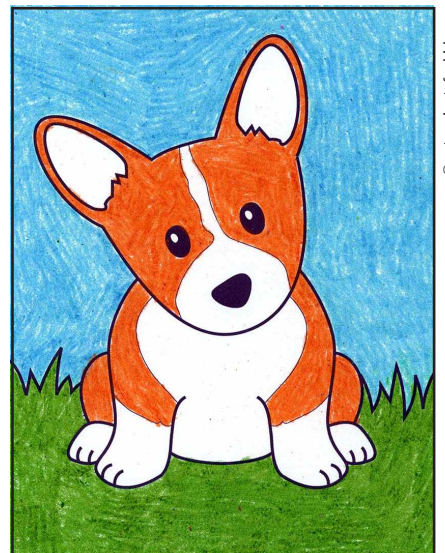

# Draw a Puppy

1. Draw a U shaped head at an angle.

2. Add the two ears on the top.

3. Draw the inside ears, erase gray lines.

4. Add two eyes and a nose.

5. Draw two symmetrical front legs.

6. Add the belly and back legs.

7. Add nails on toes, and light fur lines.

8. Finish with grass line.

9. Trace with a marker and color.