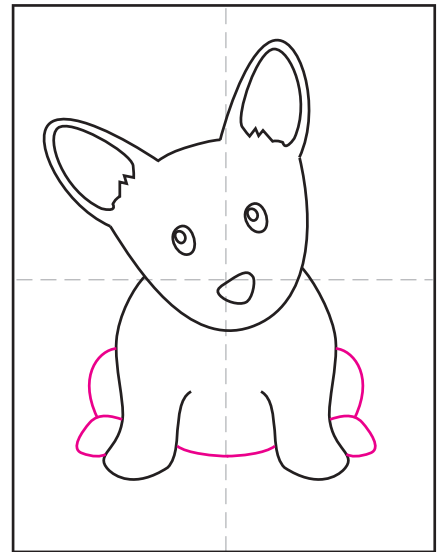

# Draw a Puppy

1. Draw a U shaped head at an angle.

2. Add the two ears on the top.

3. Draw the inside ears, erase gray lines.

4. Add two eyes and a nose.

5. Draw two symmetrical front legs.

6. Add the belly and back legs.

7. Add nails on toes, and light fur lines.

8. Finish with grass line.

9. Trace with a marker and color.