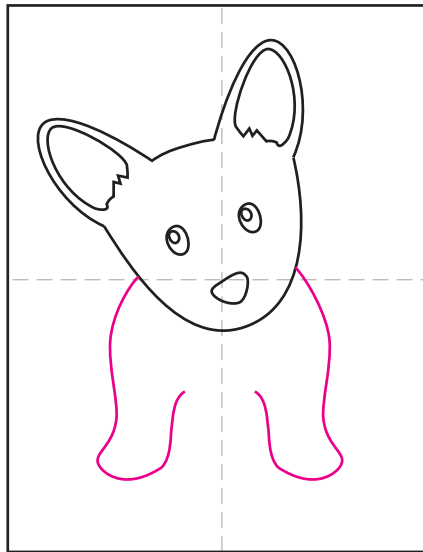

# Draw a Puppy

1. Draw a U shaped head at an angle.

2. Add the two ears on the top.

3. Draw the inside ears, erase gray lines.

4. Add two eyes and a nose.

5. Draw two symmetrical front legs.

6. Add the belly and back legs.

7. Add nails on toes, and light fur lines.

8. Finish with grass line.

9. Trace with a marker and color.