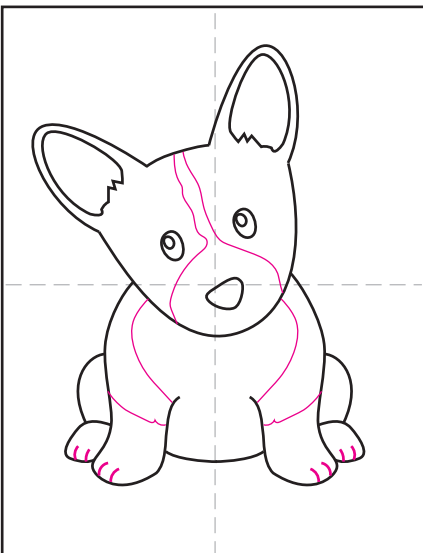

# Draw a Puppy

1. Draw a U shaped head at an angle.

2. Add the two ears on the top.

3. Draw the inside ears, erase gray lines.

4. Add two eyes and a nose.

5. Draw two symmetrical front legs.

6. Add the belly and back legs.

7. Add nails on toes, and light fur lines.

8. Finish with grass line.

9. Trace with a marker and color.