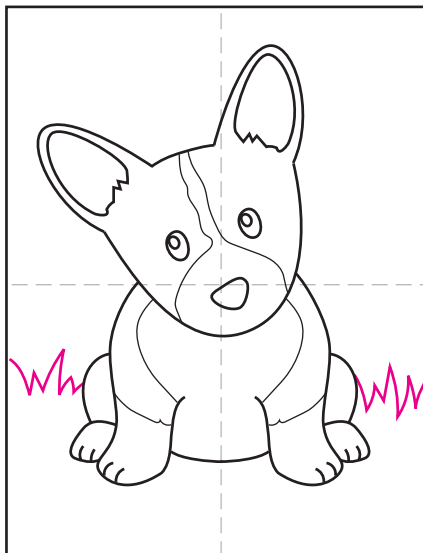

# Draw a Puppy

1. Draw a U shaped head at an angle.

2. Add the two ears on the top.

3. Draw the inside ears, erase gray lines.

4. Add two eyes and a nose.

5. Draw two symmetrical front legs.

6. Add the belly and back legs.

7. Add nails on toes, and light fur lines.

8. Finish with grass line.

9. Trace with a marker and color.