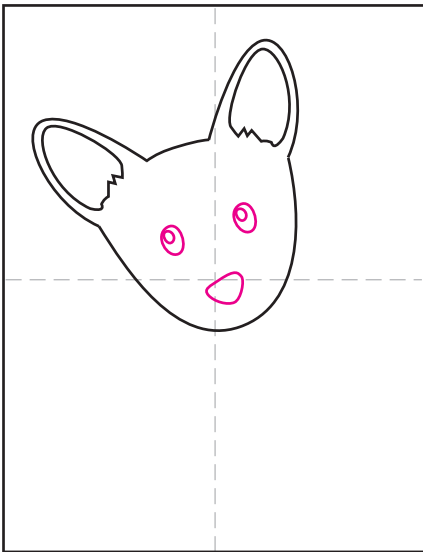

# Draw a Puppy

1. Draw a U shaped head at an angle.

2. Add the two ears on the top.

3. Draw the inside ears, erase gray lines.

4. Add two eyes and a nose.

5. Draw two symmetrical front legs.

6. Add the belly and back legs.

7. Add nails on toes, and light fur lines.

8. Finish with grass line.

9. Trace with a marker and color.