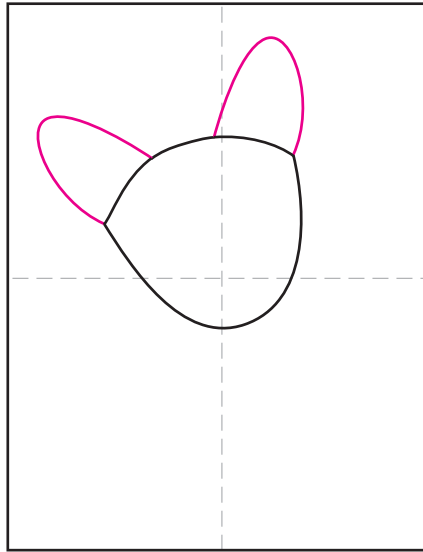

# Draw a Puppy

1. Draw a U shaped head at an angle.

2. Add the two ears on the top.

3. Draw the inside ears, erase gray lines.

4. Add two eyes and a nose.

5. Draw two symmetrical front legs.

6. Add the belly and back legs.

7. Add nails on toes, and light fur lines.

8. Finish with grass line.

9. Trace with a marker and color.