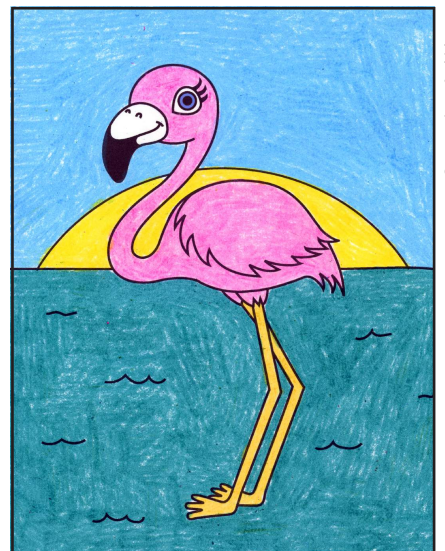

# Draw a Flamingo

1. Draw a large oval for the belly.

2. Add a circle above for the head.

3. Add the neck and tail feathers.

4. Erase gray lines, add wing and beak.

5. Erase gray line, add beak details.

6. Draw a large eye.

7. Add one long leg.

8. Draw another leg and add background.

9. Trace with a marker and color.