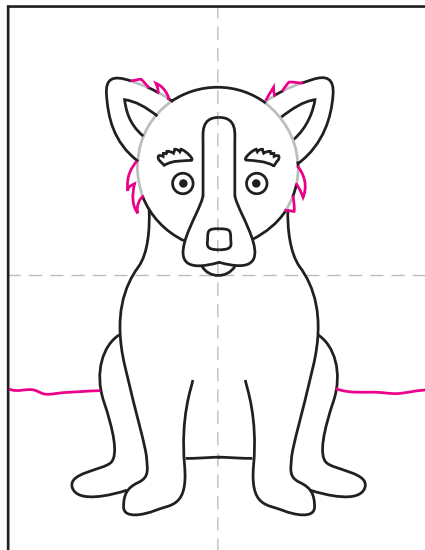

# Draw Blue Dog

1. Start by drawing a circle.

2. Add the center snout shape.

3. Erase the inside and add two eyes.

4. Add the nose, brows and ears.

5. Draw the left leg shape.

6. Add the right leg shape.

7. Draw the two back legs and belly line.

8. Erase the gray lines and add fur bumps.

9. Trace with a marker and color.