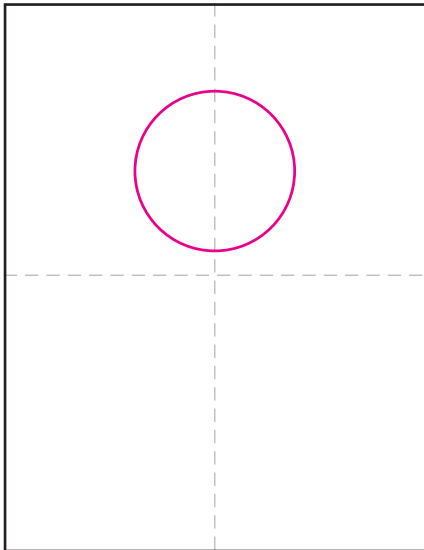

# Draw Blue Dog

1. Start by drawing a circle.

2. Add the center snout shape.

3. Erase the inside and add two eyes.

4. Add the nose, brows and ears.

5. Draw the left leg shape.

6. Add the right leg shape.

7. Draw the two back legs and belly line.

8. Erase the gray lines and add fur bumps.

9. Trace with a marker and color.