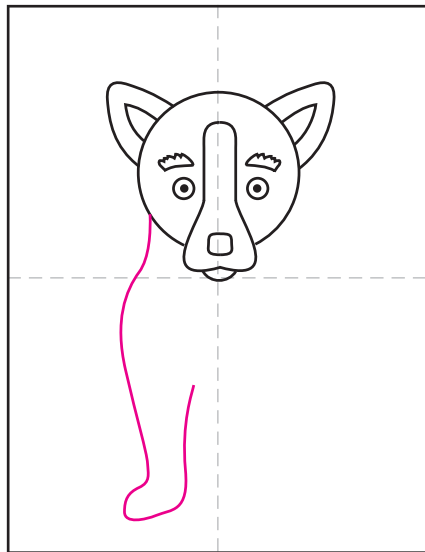

# Draw Blue Dog

1. Start by drawing a circle.

2. Add the center snout shape.

3. Erase the inside and add two eyes.

4. Add the nose, brows and ears.

5. Draw the left leg shape.

6. Add the right leg shape.

7. Draw the two back legs and belly line.

8. Erase the gray lines and add fur bumps.

9. Trace with a marker and color.