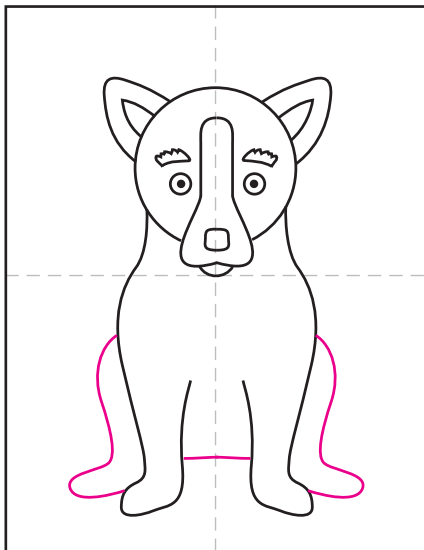

# Draw Blue Dog

1. Start by drawing a circle.

2. Add the center snout shape.

3. Erase the inside and add two eyes.

4. Add the nose, brows and ears.

5. Draw the left leg shape.

6. Add the right leg shape.

7. Draw the two back legs and belly line.

8. Erase the gray lines and add fur bumps.

9. Trace with a marker and color.