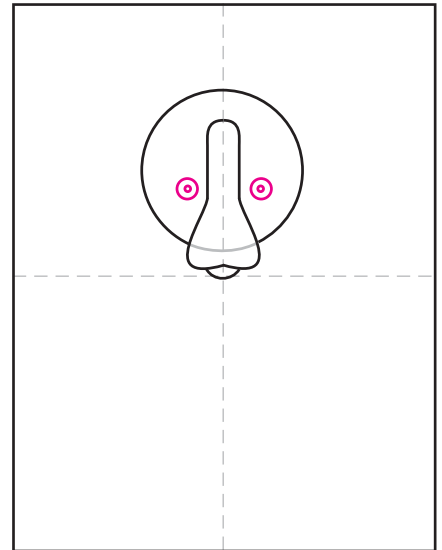

# Draw Blue Dog

1. Start by drawing a circle.

2. Add the center snout shape.

3. Erase the inside and add two eyes.

4. Add the nose, brows and ears.

5. Draw the left leg shape.

6. Add the right leg shape.

7. Draw the two back legs and belly line.

8. Erase the gray lines and add fur bumps.

9. Trace with a marker and color.