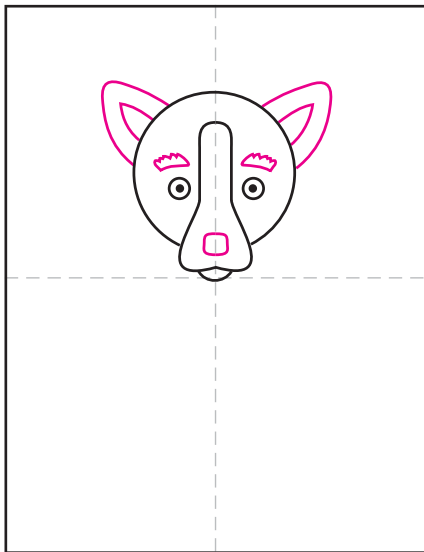

# Draw Blue Dog

1. Start by drawing a circle.

2. Add the center snout shape.

3. Erase the inside and add two eyes.

4. Add the nose, brows and ears.

5. Draw the left leg shape.

6. Add the right leg shape.

7. Draw the two back legs and belly line.

8. Erase the gray lines and add fur bumps.

9. Trace with a marker and color.