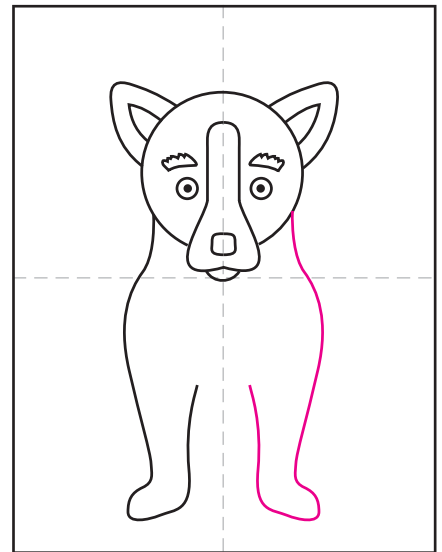

# Draw Blue Dog

1. Start by drawing a circle.

2. Add the center snout shape.

3. Erase the inside and add two eyes.

4. Add the nose, brows and ears.

5. Draw the left leg shape.

6. Add the right leg shape.

7. Draw the two back legs and belly line.

8. Erase the gray lines and add fur bumps.

9. Trace with a marker and color.