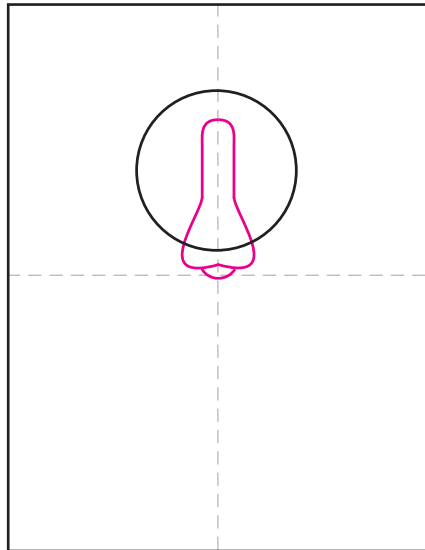

# Draw Blue Dog

1. Start by drawing a circle.

2. Add the center snout shape.

3. Erase the inside and add two eyes.

4. Add the nose, brows and ears.

5. Draw the left leg shape.

6. Add the right leg shape.

7. Draw the two back legs and belly line.

8. Erase the gray lines and add fur bumps.

9. Trace with a marker and color.