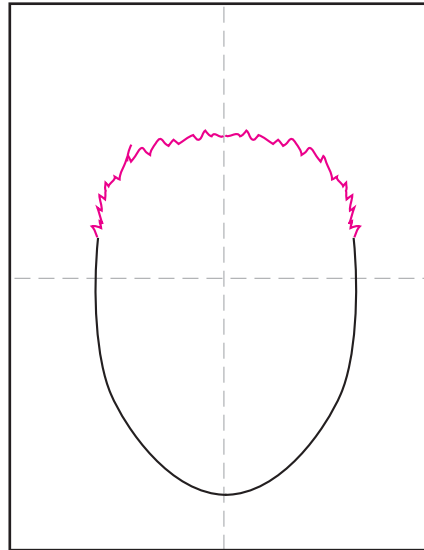

Draw Jane Goodall

1. Draw the bottom of her face.

2. Add a zig-zag hairline.

3. Draw ears and outer edge of hair.

4. Add hair lines, neck and collar.

5. Draw two eyes and eyebrows.

6. Add the nose, lips and cheek lines.

7. Draw more skin lines and pony tail.

8. Add J-A-N-E block letters in back.

9. Trace with a marker and color.

Jane Goodall

JANE