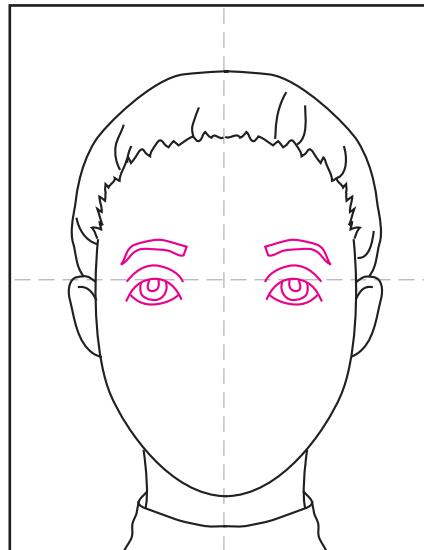

Draw Jane Goodall

1. Draw the bottom of her face.

2. Add a zig-zag hairline.

3. Draw ears and outer edge of hair.

4. Add hair lines, neck and collar.

5. Draw two eyes and eyebrows.

6. Add the nose, lips and cheek lines.

7. Draw more skin lines and pony tail.

8. Add J-A-N-E block letters in back.

9. Trace with a marker and color.

Jane Goodall

JANE