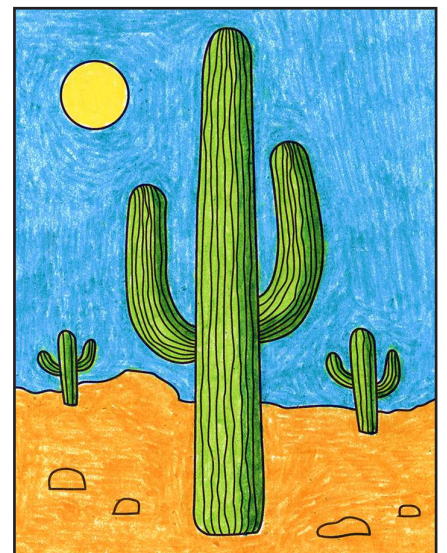

Draw a Cactus

1. Draw the main cactus trunk.

2. Add the two arms on the sides.

3. Draw rib lines in the center.

4. Add rib lines on the right arm.

5. Draw rib lines on the left arm.

6. Add a horizon line and rocks.

7. Draw smaller cacti and a sun.

8. Trace with a marker and color.

9. Add darker green crayon to one side.

Cactus