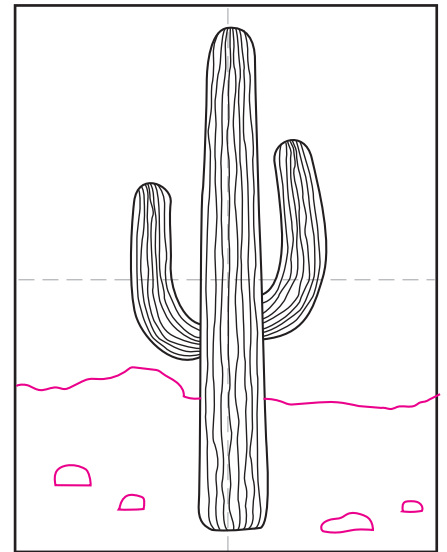

Draw a Cactus

1. Draw the main cactus trunk.

2. Add the two arms on the sides.

3. Draw rib lines in the center.

4. Add rib lines on the right arm.

5. Draw rib lines on the left arm.

6. Add a horizon line and rocks.

7. Draw smaller cacti and a sun.

8. Trace with a marker and color.

9. Add darker green crayon to one side.

Cactus