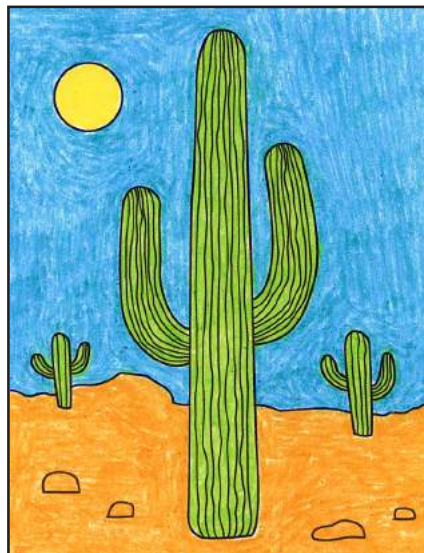

Draw a Cactus

1. Draw the main cactus trunk.

2. Add the two arms on the sides.

3. Draw rib lines in the center.

4. Add rib lines on the right arm.

5. Draw rib lines on the left arm.

6. Add a horizon line and rocks.

7. Draw smaller cacti and a sun.

8. Trace with a marker and color.

9. Add darker green crayon to one side.

Cactus