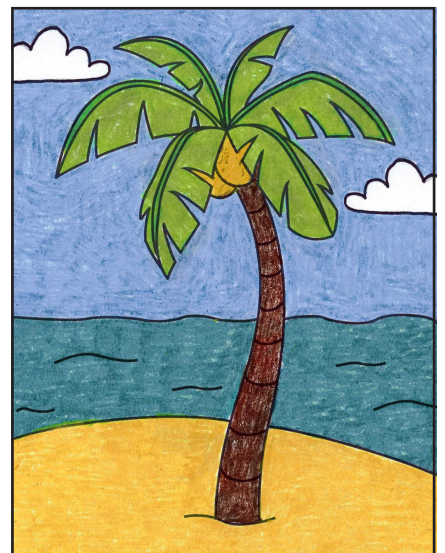

Draw a Palm Tree

1. Draw a curved tree trunk.

2. Add the section lines.

3. Plan the leaves with 6 curved lines.

4. Draw the sides of each leaf as shown.

5. Add a line to thicken the spines.

6. Draw the V shapes in the leaves.

7. Erase the openings of the V shapes.

8. Draw the coconuts, ocean and clouds.

9. Trace with a marker and color.

Palm Tree