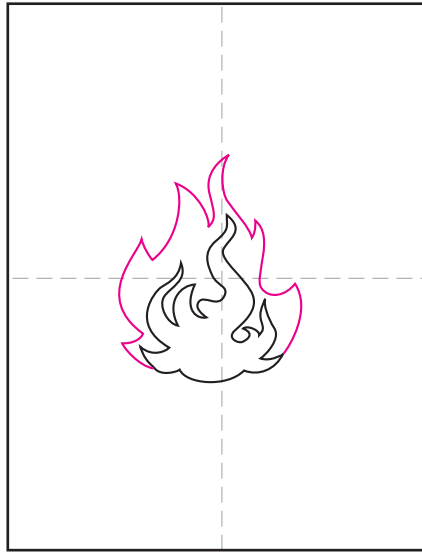

Draw a Campfire

1. Draw a small flame shape like the one shown. Anything close is fine.

2. Add another flame shape above and around the first one.

3. Draw another flame shape above and around the second one.

4. Add small flame shapes where space allows.

5. Draw a middle log under the flame.

6. Add two more logs on either side.

7. Draw two more logs on either side.

8. Add texture lines to the logs.

9. Trace with a marker and color.