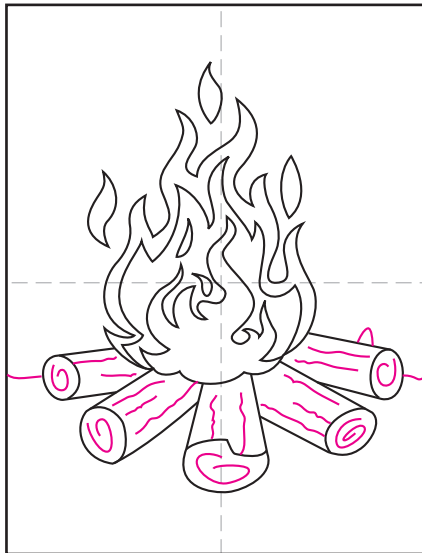

Draw a Campfire

1. Draw a small flame shape like the one shown. Anything close is fine.

2. Add another flame shape above and around the first one.

3. Draw another flame shape above and around the second one.

4. Add small flame shapes where space allows.

5. Draw a middle log under the flame.

6. Add two more logs on either side.

7. Draw two more logs on either side.

8. Add texture lines to the logs.

9. Trace with a marker and color.