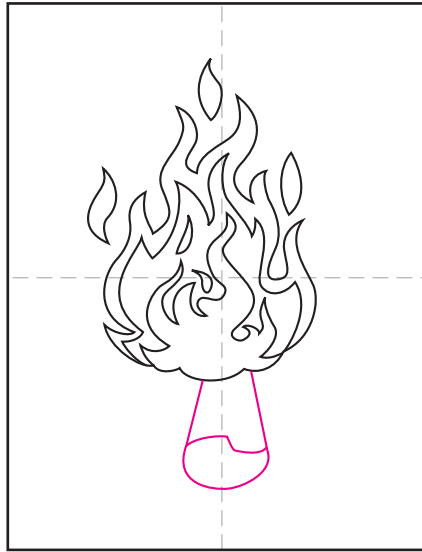

Draw a Campfire

1. Draw a small flame shape like the one shown. Anything close is fine.

2. Add another flame shape above and around the first one.

3. Draw another flame shape above and around the second one.

4. Add small flame shapes where space allows.

5. Draw a middle log under the flame.

6. Add two more logs on either side.

7. Draw two more logs on either side.

8. Add texture lines to the logs.

9. Trace with a marker and color.