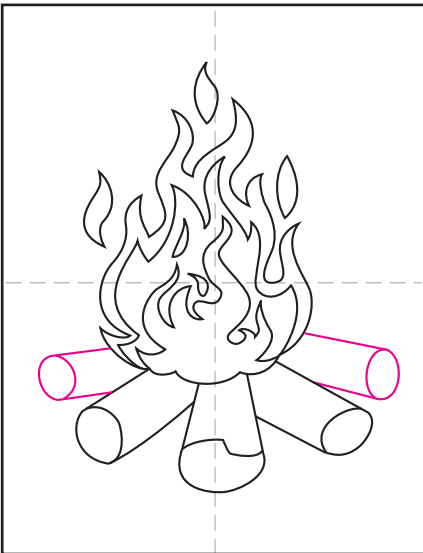

Draw a Campfire

1. Draw a small flame shape like the one shown. Anything close is fine.

2. Add another flame shape above and around the first one.

3. Draw another flame shape above and around the second one.

4. Add small flame shapes where space allows.

5. Draw a middle log under the flame.

6. Add two more logs on either side.

7. Draw two more logs on either side.

8. Add texture lines to the logs.

9. Trace with a marker and color.