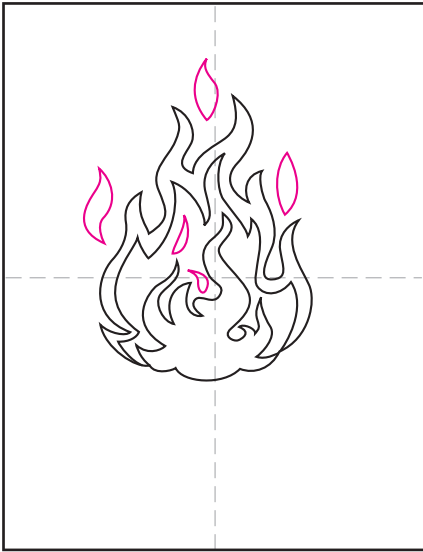

Draw a Campfire

1. Draw a small flame shape like the one shown. Anything close is fine.

2. Add another flame shape above and around the first one.

3. Draw another flame shape above and around the second one.

4. Add small flame shapes where space allows.

5. Draw a middle log under the flame.

6. Add two more logs on either side.

7. Draw two more logs on either side.

8. Add texture lines to the logs.

9. Trace with a marker and color.