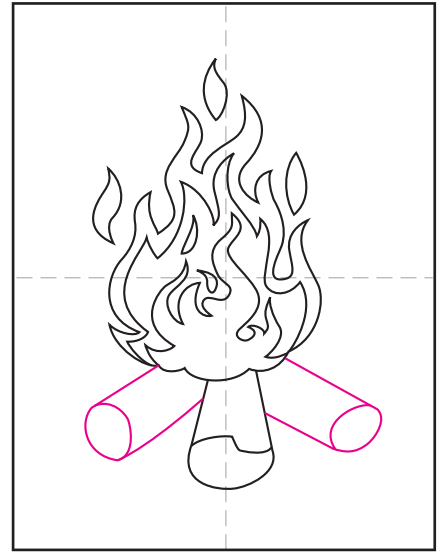

Draw a Campfire

1. Draw a small flame shape like the one shown. Anything close is fine.

2. Add another flame shape above and around the first one.

3. Draw another flame shape above and around the second one.

4. Add small flame shapes where space allows.

5. Draw a middle log under the flame.

6. Add two more logs on either side.

7. Draw two more logs on either side.

8. Add texture lines to the logs.

9. Trace with a marker and color.