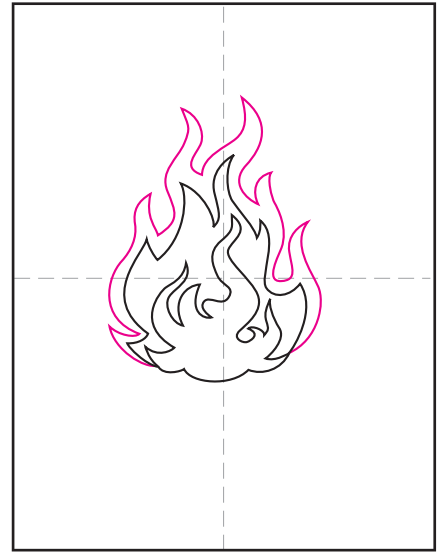

Draw a Campfire

1. Draw a small flame shape like the one shown. Anything close is fine.

2. Add another flame shape above and around the first one.

3. Draw another flame shape above and around the second one.

4. Add small flame shapes where space allows.

5. Draw a middle log under the flame.

6. Add two more logs on either side.

7. Draw two more logs on either side.

8. Add texture lines to the logs.

9. Trace with a marker and color.