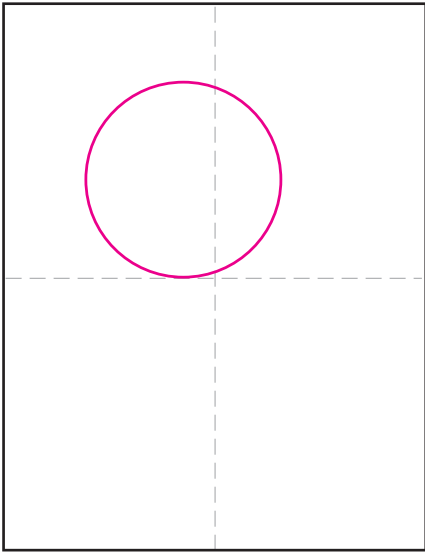

# Draw a Koala

1. Draw a large circle.

2. Add two diagonal lines.

3. Add one ear on the left side.

4. Draw other ear, partly behind the tree.

5. Add nose and eyes for the face.

6. Draw a curved arm below the head.

7. Add two legs wrapped around tree.

8. Add small hand, erase gray lines.

9. Trace with a marker and color.