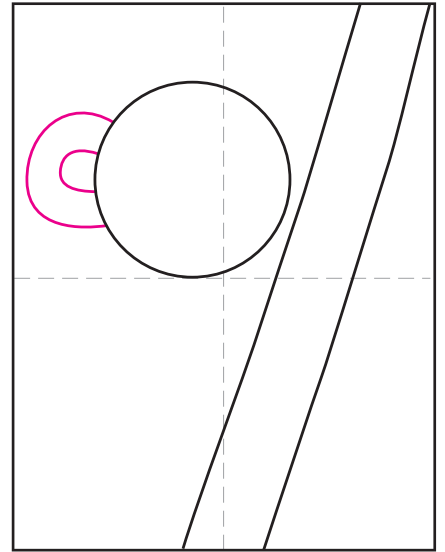

# Draw a Koala

1. Draw a large circle.

2. Add two diagonal lines.

3. Add one ear on the left side.

4. Draw other ear, partly behind the tree.

5. Add nose and eyes for the face.

6. Draw a curved arm below the head.

7. Add two legs wrapped around tree.

8. Add small hand, erase gray lines.

9. Trace with a marker and color.