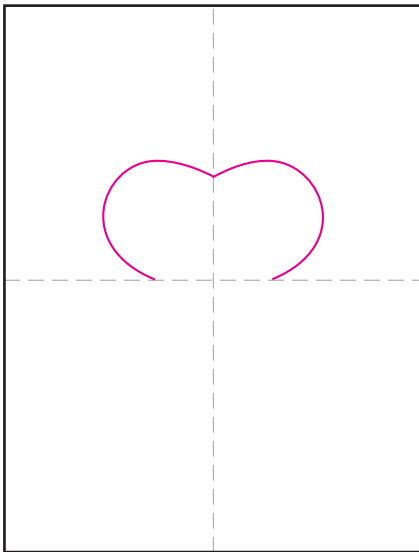

Draw a Monkey Face

1. Draw two attached curves.

2. Add a centered U shape below.

3. Draw two eyes and brows.

4. Add a nose and mouth.

5. Draw the head around the face.

6. Add an ear on both sides.

7. Draw the chest and arms below.

8. Fill in background with clouds.

9. Trace with a marker and color.

Monkey Face