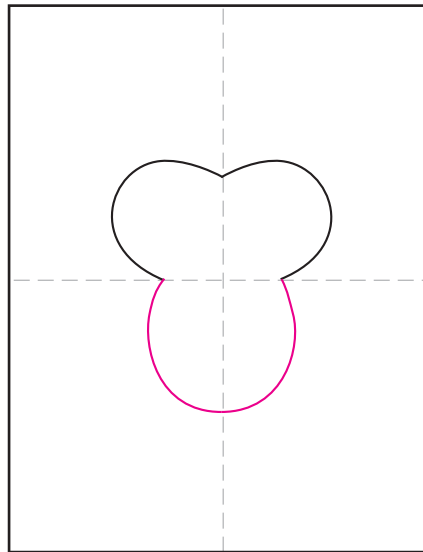

Draw a Monkey Face

1. Draw two attached curves.

2. Add a centered U shape below.

3. Draw two eyes and brows.

4. Add a nose and mouth.

5. Draw the head around the face.

6. Add an ear on both sides.

7. Draw the chest and arms below.

8. Fill in background with clouds.

9. Trace with a marker and color.

Monkey Face