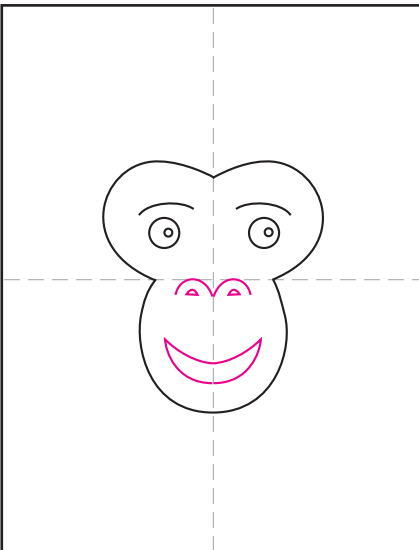

Draw a Monkey Face

1. Draw two attached curves.

2. Add a centered U shape below.

3. Draw two eyes and brows.

4. Add a nose and mouth.

5. Draw the head around the face.

6. Add an ear on both sides.

7. Draw the chest and arms below.

8. Fill in background with clouds.

9. Trace with a marker and color.

Monkey Face