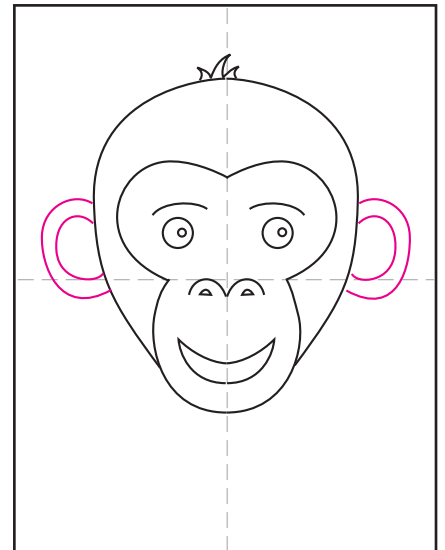

Draw a Monkey Face

1. Draw two attached curves.

2. Add a centered U shape below.

3. Draw two eyes and brows.

4. Add a nose and mouth.

5. Draw the head around the face.

6. Add an ear on both sides.

7. Draw the chest and arms below.

8. Fill in background with clouds.

9. Trace with a marker and color.

Monkey Face