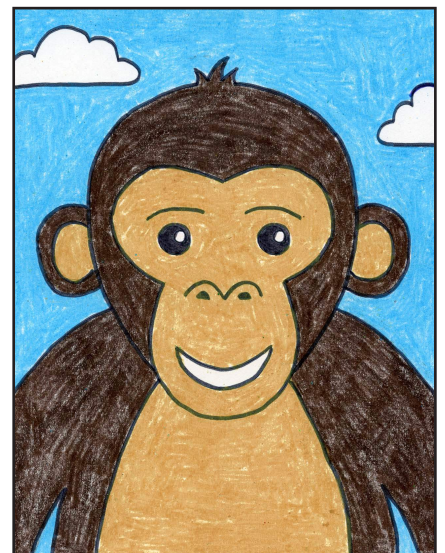

Draw a Monkey Face

1. Draw two attached curves.

2. Add a centered U shape below.

3. Draw two eyes and brows.

4. Add a nose and mouth.

5. Draw the head around the face.

6. Add an ear on both sides.

7. Draw the chest and arms below.

8. Fill in background with clouds.

9. Trace with a marker and color.

Monkey Face