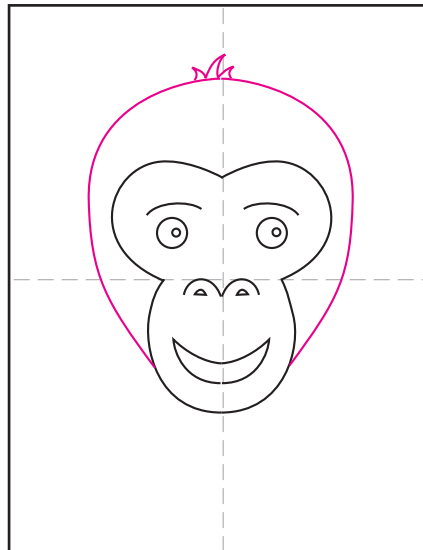

Draw a Monkey Face

1. Draw two attached curves.

2. Add a centered U shape below.

3. Draw two eyes and brows.

4. Add a nose and mouth.

5. Draw the head around the face.

6. Add an ear on both sides.

7. Draw the chest and arms below.

8. Fill in background with clouds.

9. Trace with a marker and color.

Monkey Face