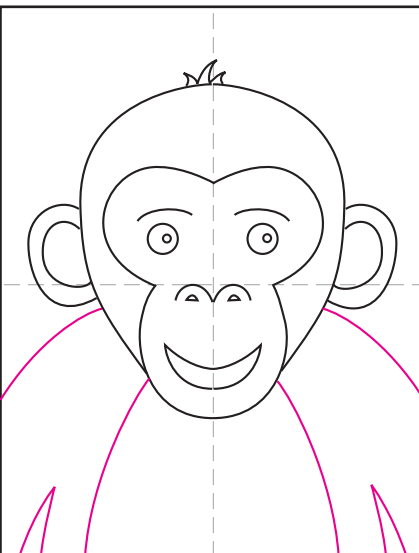

Draw a Monkey Face

1. Draw two attached curves.

2. Add a centered U shape below.

3. Draw two eyes and brows.

4. Add a nose and mouth.

5. Draw the head around the face.

6. Add an ear on both sides.

7. Draw the chest and arms below.

8. Fill in background with clouds.

9. Trace with a marker and color.

Monkey Face