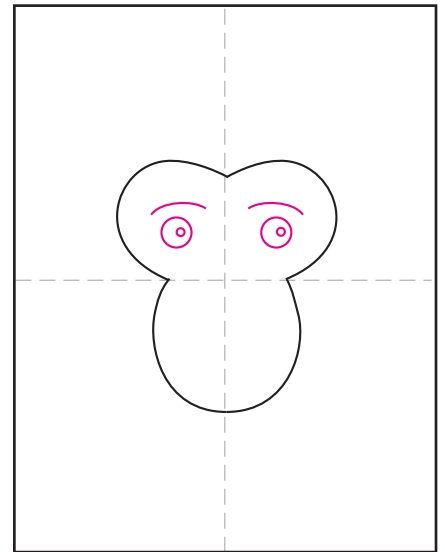

Draw a Monkey Face

1. Draw two attached curves.

2. Add a centered U shape below.

3. Draw two eyes and brows.

4. Add a nose and mouth.

5. Draw the head around the face.

6. Add an ear on both sides.

7. Draw the chest and arms below.

8. Fill in background with clouds.

9. Trace with a marker and color.

Monkey Face