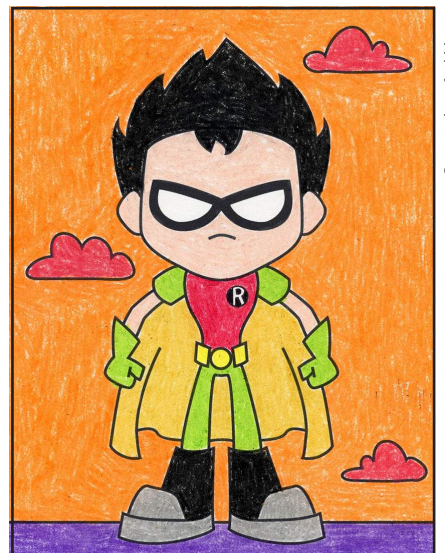

Draw Teen Titans Go

1. Start with a large head shape.

2. Add the ears and spikey hair above.

3. Draw the visor, hair and mouth.

4. Add the torso, sleeves and belt.

5. Begin the arms and legs below.

6. Add the gloves and boots.

7. Finish the boots and add a cape.

8. Add ground line and clouds.

9. Trace with a marker and color.

Teen Titans Go