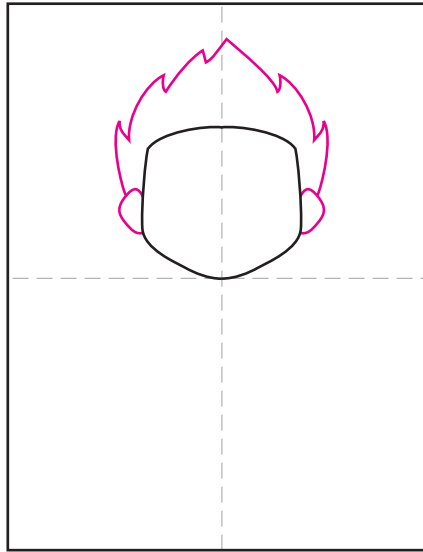

Draw Teen Titans Go

1. Start with a large head shape.

2. Add the ears and spikey hair above.

3. Draw the visor, hair and mouth.

4. Add the torso, sleeves and belt.

5. Begin the arms and legs below.

6. Add the gloves and boots.

7. Finish the boots and add a cape.

8. Add ground line and clouds.

9. Trace with a marker and color.

Teen Titans Go