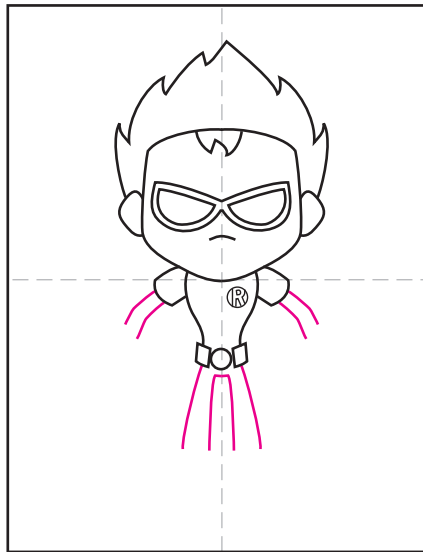

Draw Teen Titans Go

1. Start with a large head shape.

2. Add the ears and spikey hair above.

3. Draw the visor, hair and mouth.

4. Add the torso, sleeves and belt.

5. Begin the arms and legs below.

6. Add the gloves and boots.

7. Finish the boots and add a cape.

8. Add ground line and clouds.

9. Trace with a marker and color.

Teen Titans Go