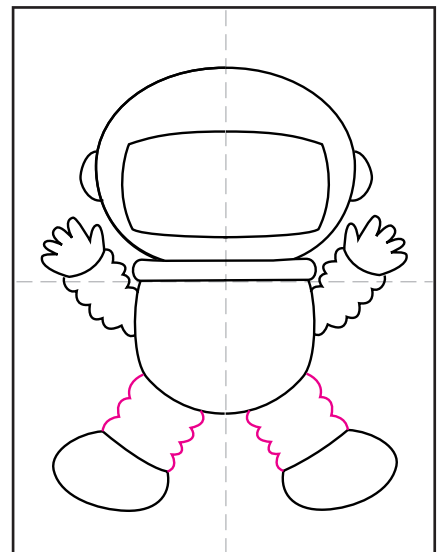

Draw an Astronaut

1. Draw a U shape with a rim on top.

2. Add a helmet and visor.

3. Draw two symmetrical gloves.

4. Connect to body with bumpy lines.

5. Draw two symmetrical boots.

6. Connect to body with bumpy lines.

7. Add a badge and background.

8. Draw a face in the visor.

9. Trace with a marker and color.

Astronaut