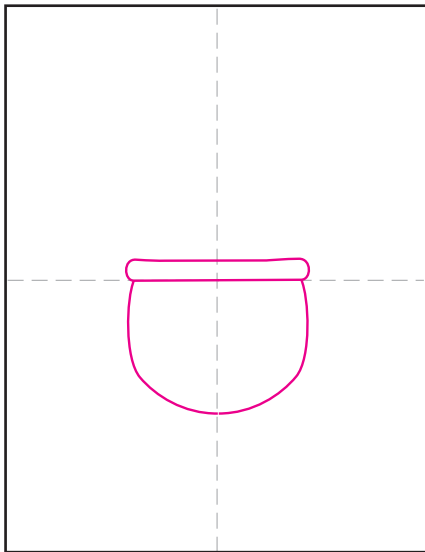

Draw an Astronaut

1. Draw a U shape with a rim on top.

2. Add a helmet and visor.

3. Draw two symmetrical gloves.

4. Connect to body with bumpy lines.

5. Draw two symmetrical boots.

6. Connect to body with bumpy lines.

7. Add a badge and background.

8. Draw a face in the visor.

9. Trace with a marker and color.

Astronaut