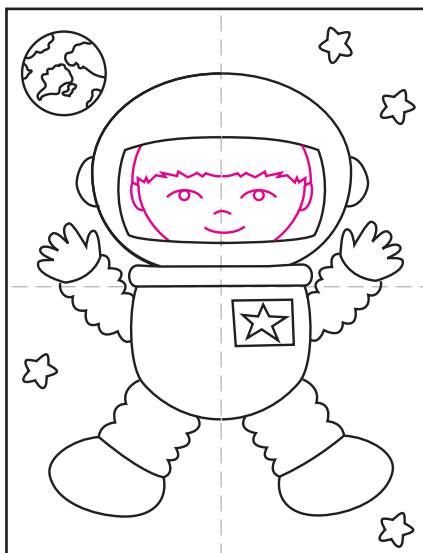

Draw an Astronaut

1. Draw a U shape with a rim on top.

2. Add a helmet and visor.

3. Draw two symmetrical gloves.

4. Connect to body with bumpy lines.

5. Draw two symmetrical boots.

6. Connect to body with bumpy lines.

7. Add a badge and background.

8. Draw a face in the visor.

9. Trace with a marker and color.

Astronaut