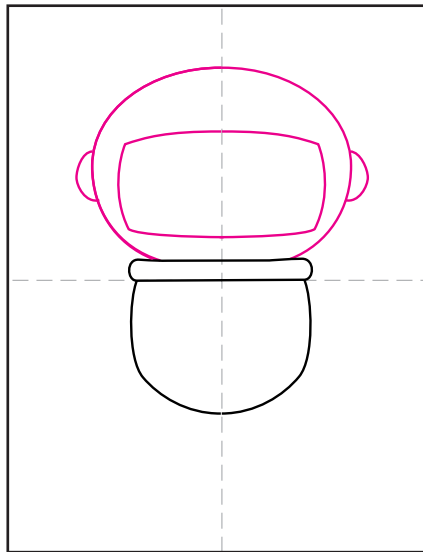

Draw an Astronaut

1. Draw a U shape with a rim on top.

2. Add a helmet and visor.

3. Draw two symmetrical gloves.

4. Connect to body with bumpy lines.

5. Draw two symmetrical boots.

6. Connect to body with bumpy lines.

7. Add a badge and background.

8. Draw a face in the visor.

9. Trace with a marker and color.

Astronaut