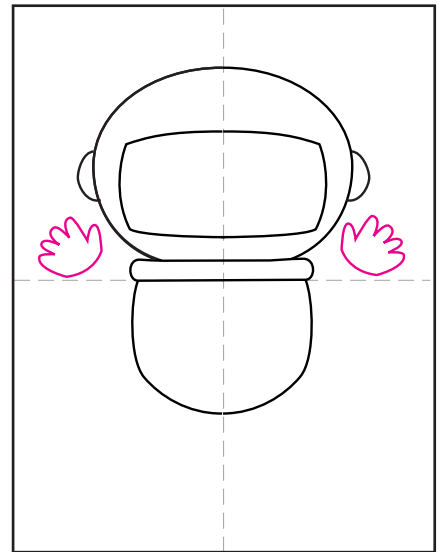

Draw an Astronaut

1. Draw a U shape with a rim on top.

2. Add a helmet and visor.

3. Draw two symmetrical gloves.

4. Connect to body with bumpy lines.

5. Draw two symmetrical boots.

6. Connect to body with bumpy lines.

7. Add a badge and background.

8. Draw a face in the visor.

9. Trace with a marker and color.

Astronaut