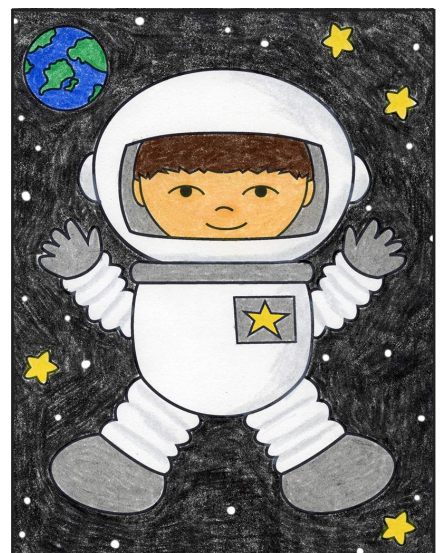

Draw an Astronaut

1. Draw a U shape with a rim on top.

2. Add a helmet and visor.

3. Draw two symmetrical gloves.

4. Connect to body with bumpy lines.

5. Draw two symmetrical boots.

6. Connect to body with bumpy lines.

7. Add a badge and background.

8. Draw a face in the visor.

9. Trace with a marker and color.

Astronaut