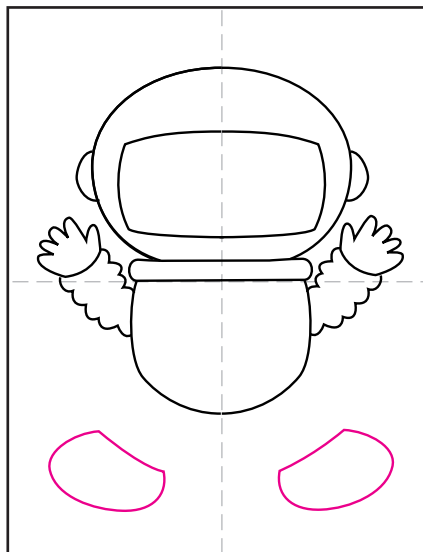

Draw an Astronaut

1. Draw a U shape with a rim on top.

2. Add a helmet and visor.

3. Draw two symmetrical gloves.

4. Connect to body with bumpy lines.

5. Draw two symmetrical boots.

6. Connect to body with bumpy lines.

7. Add a badge and background.

8. Draw a face in the visor.

9. Trace with a marker and color.

Astronaut