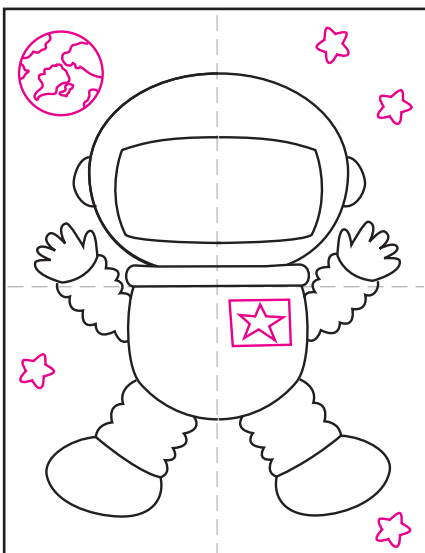

Draw an Astronaut

1. Draw a U shape with a rim on top.

2. Add a helmet and visor.

3. Draw two symmetrical gloves.

4. Connect to body with bumpy lines.

5. Draw two symmetrical boots.

6. Connect to body with bumpy lines.

7. Add a badge and background.

8. Draw a face in the visor.

9. Trace with a marker and color.

Astronaut