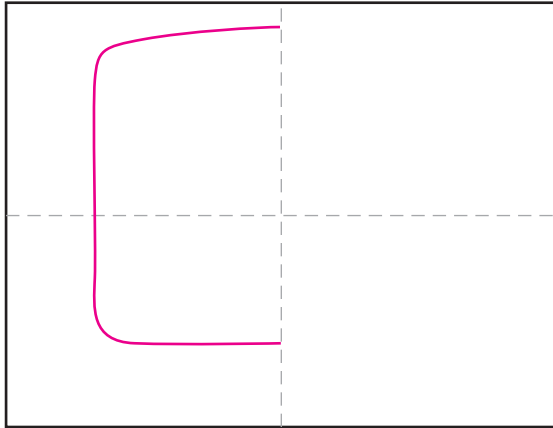

Draw an Easy Gorilla

1. Make the guide lines. Draw left side of head.

2. Draw right side of head.

4. Add two ears.

4. Draw the shoulder and belly line.

5. Draw the nose.

6. Add two eyes.

7. Draw a mouth, teeth and lip line.

8. Draw face line around eyes, nose and mouth.

9. Trace with a marker and color.

Gorilla