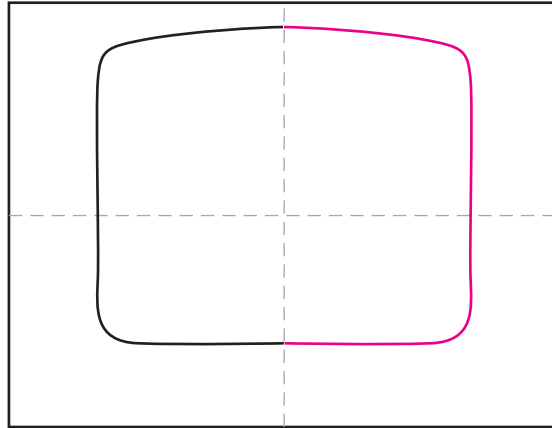

Draw an Easy Gorilla

1. Make the guide lines. Draw left side of head.

2. Draw right side of head.

4. Add two ears.

4. Draw the shoulder and belly line.

5. Draw the nose.

6. Add two eyes.

7. Draw a mouth, teeth and lip line.

8. Draw face line around eyes, nose and mouth.

9. Trace with a marker and color.

Gorilla