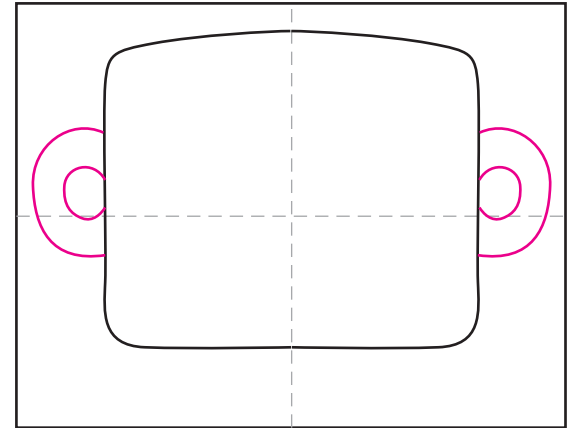

Draw an Easy Gorilla

1. Make the guide lines. Draw left side of head.

2. Draw right side of head.

4. Add two ears.

4. Draw the shoulder and belly line.

5. Draw the nose.

6. Add two eyes.

7. Draw a mouth, teeth and lip line.

8. Draw face line around eyes, nose and mouth.

9. Trace with a marker and color.

Gorilla