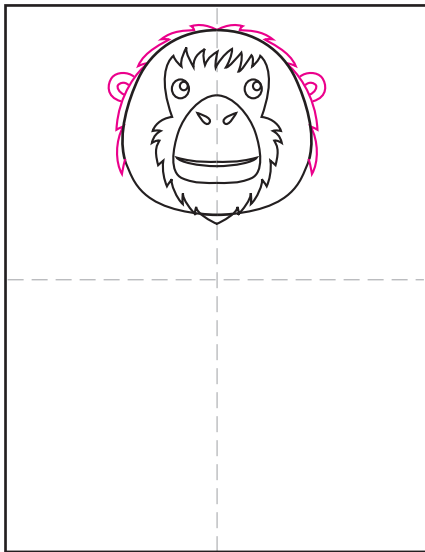

Draw an Orangutan

1. Start the head with two round shapes.

2. Draw the mouth, nose and eyes.

3. Add the hair line around the face.

4. Draw more hair and add ears.

5. Erase the smooth line. Draw the body.

6. Add two long symmetrical arms.

7. Add fur lines on the outside.

8. Draw two legs, grass and erase lines.

9. Trace with a marker and color.

Orangutan