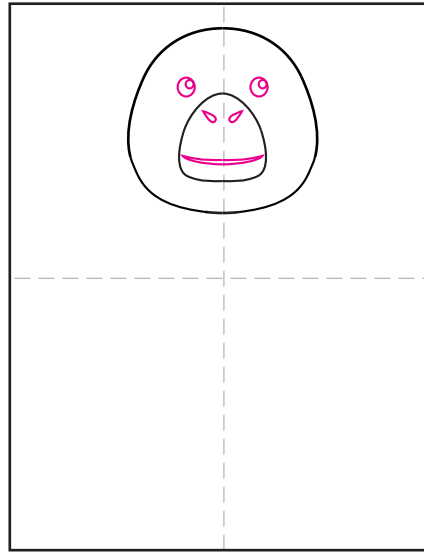

Draw an Orangutan

1. Start the head with two round shapes.

2. Draw the mouth, nose and eyes.

3. Add the hair line around the face.

4. Draw more hair and add ears.

5. Erase the smooth line. Draw the body.

6. Add two long symmetrical arms.

7. Add fur lines on the outside.

8. Draw two legs, grass and erase lines.

9. Trace with a marker and color.

Orangutan