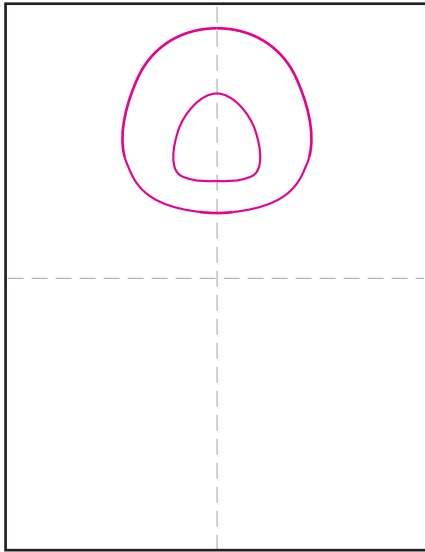

Draw an Orangutan

1. Start the head with two round shapes.

2. Draw the mouth, nose and eyes.

3. Add the hair line around the face.

4. Draw more hair and add ears.

5. Erase the smooth line. Draw the body.

6. Add two long symmetrical arms.

7. Add fur lines on the outside.

8. Draw two legs, grass and erase lines.

9. Trace with a marker and color.

Orangutan