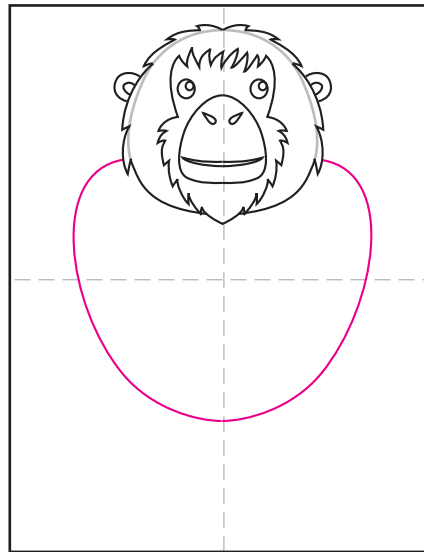

Draw an Orangutan

1. Start the head with two round shapes.

2. Draw the mouth, nose and eyes.

3. Add the hair line around the face.

4. Draw more hair and add ears.

5. Erase the smooth line. Draw the body.

6. Add two long symmetrical arms.

7. Add fur lines on the outside.

8. Draw two legs, grass and erase lines.

9. Trace with a marker and color.

Orangutan