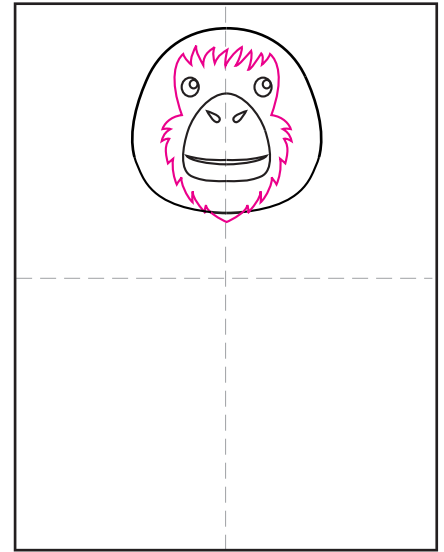

Draw an Orangutan

1. Start the head with two round shapes.

2. Draw the mouth, nose and eyes.

3. Add the hair line around the face.

4. Draw more hair and add ears.

5. Erase the smooth line. Draw the body.

6. Add two long symmetrical arms.

7. Add fur lines on the outside.

8. Draw two legs, grass and erase lines.

9. Trace with a marker and color.

Orangutan