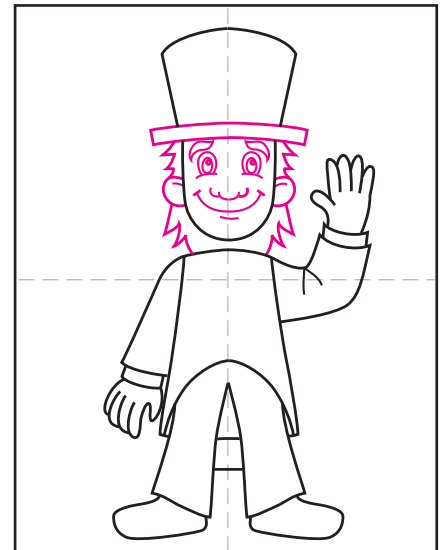

# How to Draw Uncle Sam

1. Start a simple head and hat.

2. Add the beginning of the coat below.

3. Draw the pants below.

4. Add the shoes and sleeves.

5. Draw two hands as shown.

6. Complete the face, hair and ears.

7. Add the beard and hat details.

8. Finish coat, tie and stripes on pants.

9. Trace with a marker and color.