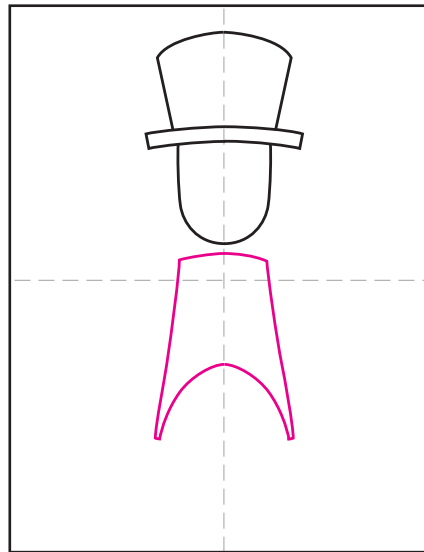

# How to Draw Uncle Sam

1. Start a simple head and hat.

2. Add the beginning of the coat below.

3. Draw the pants below.

4. Add the shoes and sleeves.

5. Draw two hands as shown.

6. Complete the face, hair and ears.

7. Add the beard and hat details.

8. Finish coat, tie and stripes on pants.

9. Trace with a marker and color.