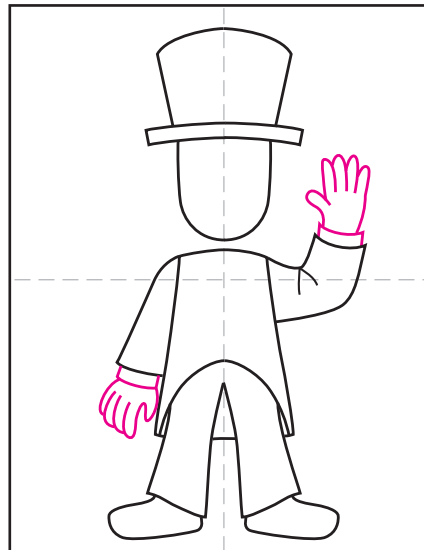

# How to Draw Uncle Sam

1. Start a simple head and hat.

2. Add the beginning of the coat below.

3. Draw the pants below.

4. Add the shoes and sleeves.

5. Draw two hands as shown.

6. Complete the face, hair and ears.

7. Add the beard and hat details.

8. Finish coat, tie and stripes on pants.

9. Trace with a marker and color.