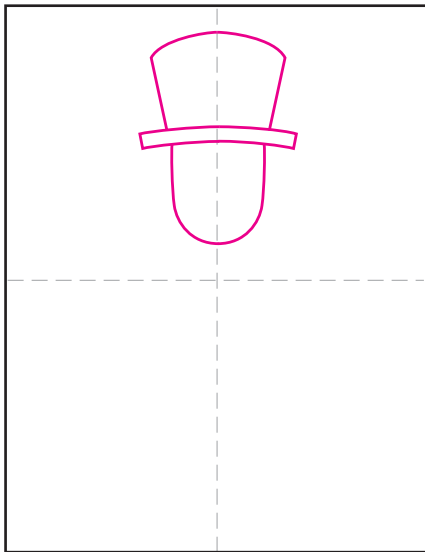

# How to Draw Uncle Sam

1. Start a simple head and hat.

2. Add the beginning of the coat below.

3. Draw the pants below.

4. Add the shoes and sleeves.

5. Draw two hands as shown.

6. Complete the face, hair and ears.

7. Add the beard and hat details.

8. Finish coat, tie and stripes on pants.

9. Trace with a marker and color.