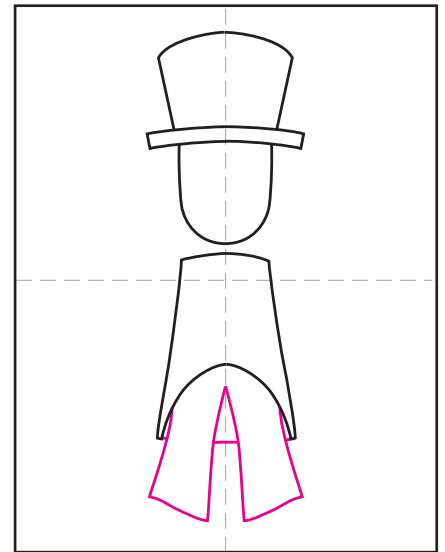

# How to Draw Uncle Sam

1. Start a simple head and hat.

2. Add the beginning of the coat below.

3. Draw the pants below.

4. Add the shoes and sleeves.

5. Draw two hands as shown.

6. Complete the face, hair and ears.

7. Add the beard and hat details.

8. Finish coat, tie and stripes on pants.

9. Trace with a marker and color.