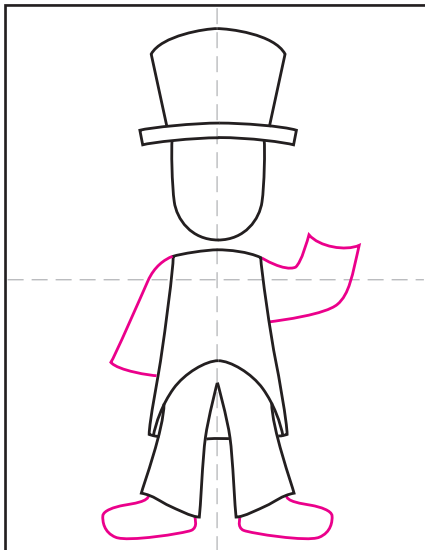

# How to Draw Uncle Sam

1. Start a simple head and hat.

2. Add the beginning of the coat below.

3. Draw the pants below.

4. Add the shoes and sleeves.

5. Draw two hands as shown.

6. Complete the face, hair and ears.

7. Add the beard and hat details.

8. Finish coat, tie and stripes on pants.

9. Trace with a marker and color.