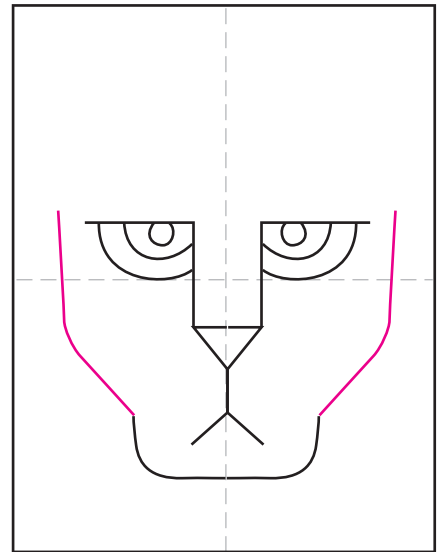

Draw a Lion Face

1. Draw a triangle nose.

2. Add the two angled lines above.

3. Draw two eyes tucked underneath.

4. Add the pupils inside.

5. Add the mouth lines and the chin.

6. Draw the cheeks on each side.

7. Angle the lines in for the forehead.

8. Finish the top head and add two ears.

9. Trace with a pastel or crayon and color.

Lion Face