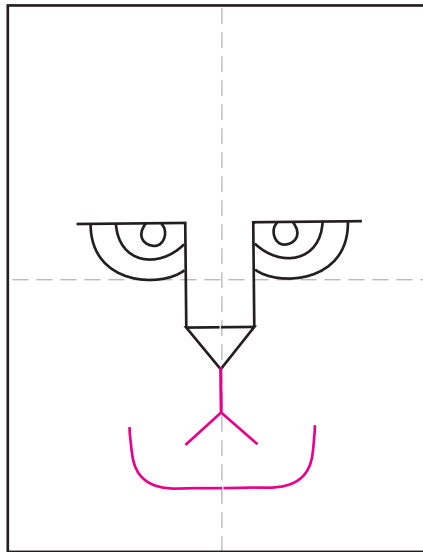

Draw a Lion Face

1. Draw a triangle nose.

2. Add the two angled lines above.

3. Draw two eyes tucked underneath.

4. Add the pupils inside.

5. Add the mouth lines and the chin.

6. Draw the cheeks on each side.

7. Angle the lines in for the forehead.

8. Finish the top head and add two ears.

9. Trace with a pastel or crayon and color.

Lion Face