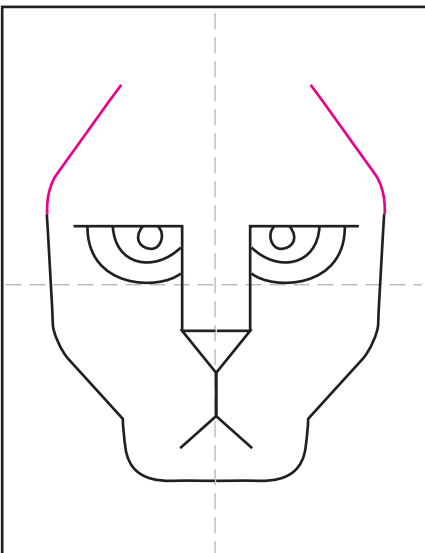

Draw a Lion Face

1. Draw a triangle nose.

2. Add the two angled lines above.

3. Draw two eyes tucked underneath.

4. Add the pupils inside.

5. Add the mouth lines and the chin.

6. Draw the cheeks on each side.

7. Angle the lines in for the forehead.

8. Finish the top head and add two ears.

9. Trace with a pastel or crayon and color.

Lion Face