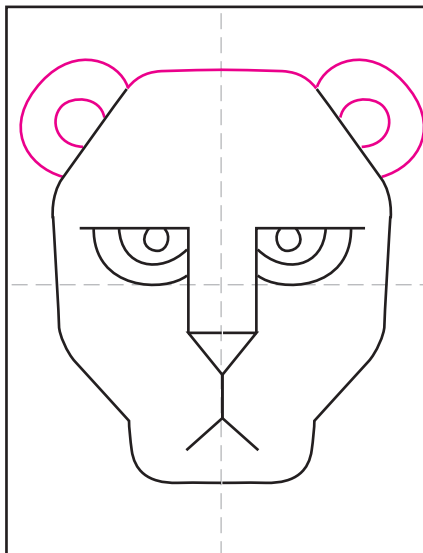

Draw a Lion Face

1. Draw a triangle nose.

2. Add the two angled lines above.

3. Draw two eyes tucked underneath.

4. Add the pupils inside.

5. Add the mouth lines and the chin.

6. Draw the cheeks on each side.

7. Angle the lines in for the forehead.

8. Finish the top head and add two ears.

9. Trace with a pastel or crayon and color.

Lion Face