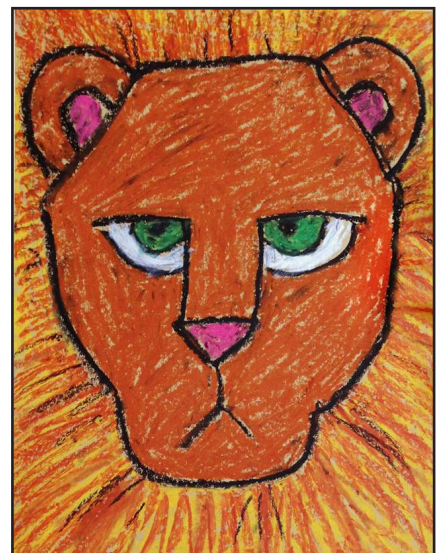

Draw a Lion Face

1. Draw a triangle nose.

2. Add the two angled lines above.

3. Draw two eyes tucked underneath.

4. Add the pupils inside.

5. Add the mouth lines and the chin.

6. Draw the cheeks on each side.

7. Angle the lines in for the forehead.

8. Finish the top head and add two ears.

9. Trace with a pastel or crayon and color.

Lion Face