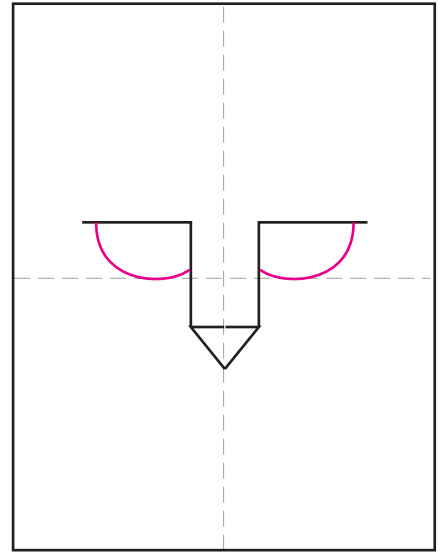

Draw a Lion Face

1. Draw a triangle nose.

2. Add the two angled lines above.

3. Draw two eyes tucked underneath.

4. Add the pupils inside.

5. Add the mouth lines and the chin.

6. Draw the cheeks on each side.

7. Angle the lines in for the forehead.

8. Finish the top head and add two ears.

9. Trace with a pastel or crayon and color.

Lion Face