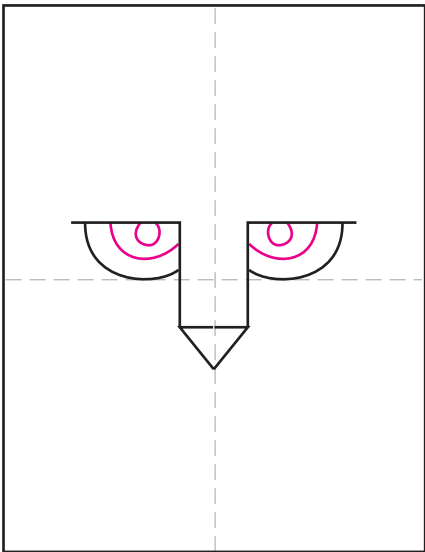

Draw a Lion Face

1. Draw a triangle nose.

2. Add the two angled lines above.

3. Draw two eyes tucked underneath.

4. Add the pupils inside.

5. Add the mouth lines and the chin.

6. Draw the cheeks on each side.

7. Angle the lines in for the forehead.

8. Finish the top head and add two ears.

9. Trace with a pastel or crayon and color.

Lion Face