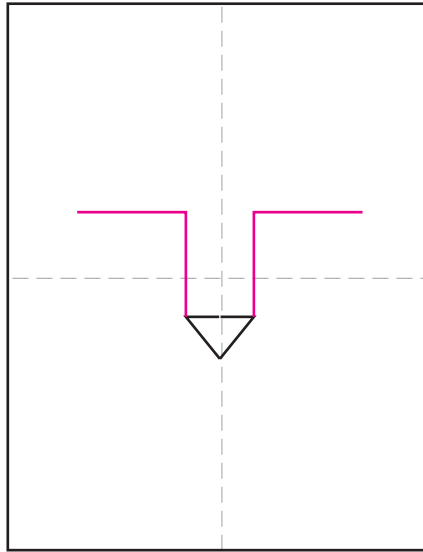

Draw a Lion Face

1. Draw a triangle nose.

2. Add the two angled lines above.

3. Draw two eyes tucked underneath.

4. Add the pupils inside.

5. Add the mouth lines and the chin.

6. Draw the cheeks on each side.

7. Angle the lines in for the forehead.

8. Finish the top head and add two ears.

9. Trace with a pastel or crayon and color.

Lion Face