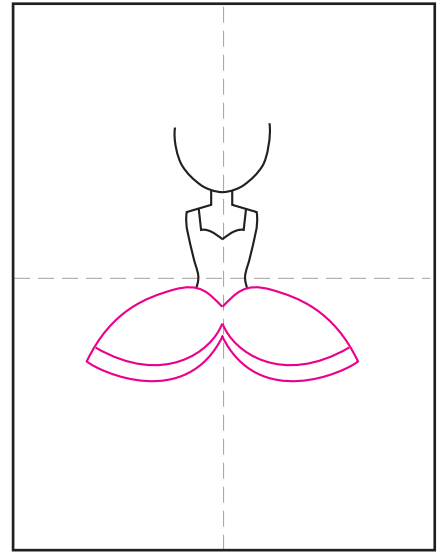

How to Draw a Princess

1. Draw a U shape.

2. Add the neck and bodice of the dress.

3. Start the top of the skirt.

4. Add the bottom of the skirt.

5. Draw two arms.

6. Add the hair around the head.

7. Draw the face and ears.

8. Add the eye details, crown and floor.

9. Trace with a marker and color.

Draw a Princess