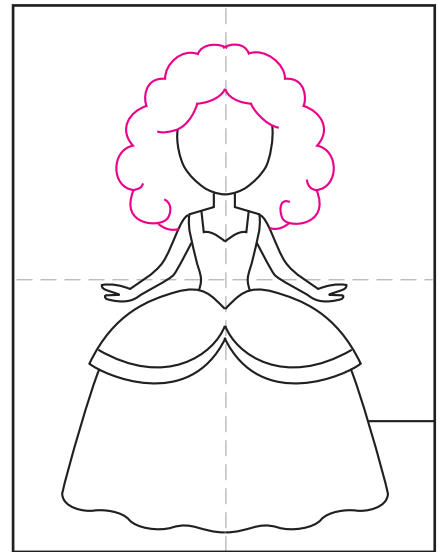

How to Draw a Princess

1. Draw a U shape.

2. Add the neck and bodice of the dress.

3. Start the top of the skirt.

4. Add the bottom of the skirt.

5. Draw two arms.

6. Add the hair around the head.

7. Draw the face and ears.

8. Add the eye details, crown and floor.

9. Trace with a marker and color.

Draw a Princess