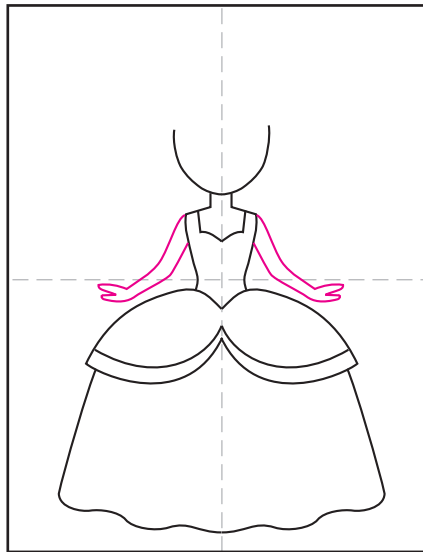

How to Draw a Princess

1. Draw a U shape.

2. Add the neck and bodice of the dress.

3. Start the top of the skirt.

4. Add the bottom of the skirt.

5. Draw two arms.

6. Add the hair around the head.

7. Draw the face and ears.

8. Add the eye details, crown and floor.

9. Trace with a marker and color.

Draw a Princess