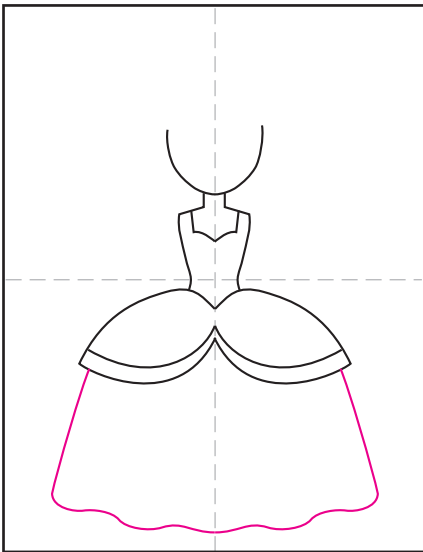

How to Draw a Princess

1. Draw a U shape.

2. Add the neck and bodice of the dress.

3. Start the top of the skirt.

4. Add the bottom of the skirt.

5. Draw two arms.

6. Add the hair around the head.

7. Draw the face and ears.

8. Add the eye details, crown and floor.

9. Trace with a marker and color.

Draw a Princess