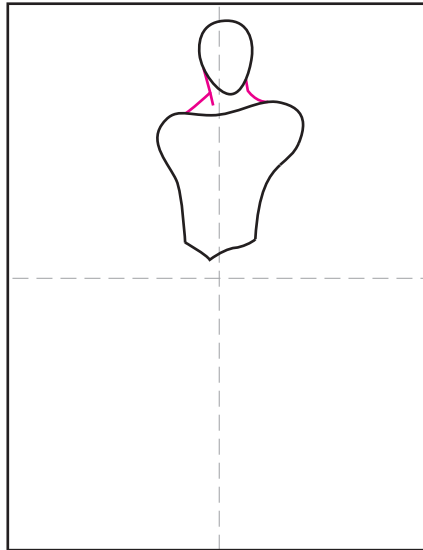

How to Draw Spiderman

1. Draw an oval head and the torso.

2. Connect with a neck.

3. Start the top of the legs.

4. Add the bottom legs as shown.

5. Connect with knees and start the arms.

6. Erase lines and add details shown.

7. Draw eyes, spider and vertical stripes.

8. Add the horizontal stripes as shown.

9. Trace with a marker and color.

Spiderman