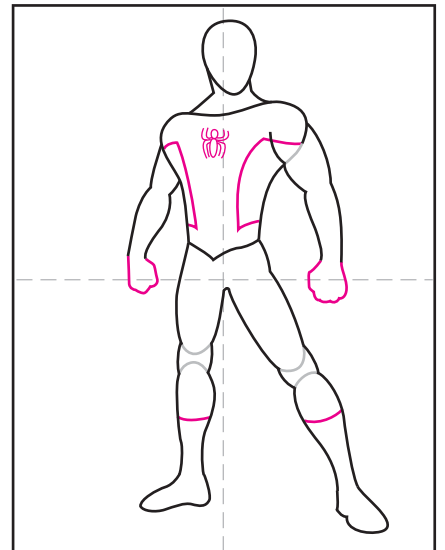

How to Draw Spiderman

1. Draw an oval head and the torso.

2. Connect with a neck.

3. Start the top of the legs.

4. Add the bottom legs as shown.

5. Connect with knees and start the arms.

6. Erase lines and add details shown.

7. Draw eyes, spider and vertical stripes.

8. Add the horizontal stripes as shown.

9. Trace with a marker and color.

Spiderman