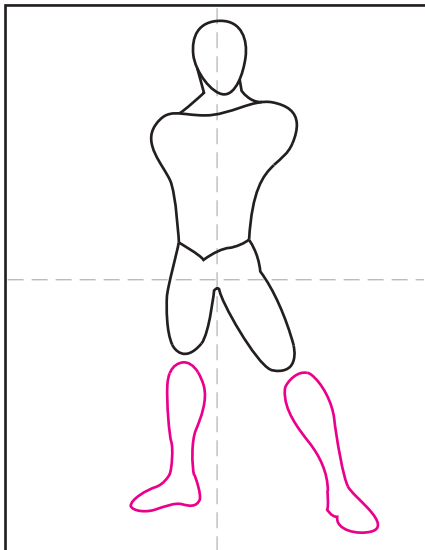

How to Draw Spiderman

1. Draw an oval head and the torso.

2. Connect with a neck.

3. Start the top of the legs.

4. Add the bottom legs as shown.

5. Connect with knees and start the arms.

6. Erase lines and add details shown.

7. Draw eyes, spider and vertical stripes.

8. Add the horizontal stripes as shown.

9. Trace with a marker and color.

Spiderman