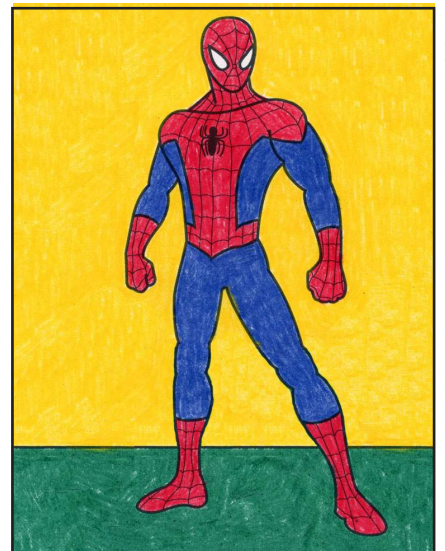

How to Draw Spiderman

1. Draw an oval head and the torso.

2. Connect with a neck.

3. Start the top of the legs.

4. Add the bottom legs as shown.

5. Connect with knees and start the arms.

6. Erase lines and add details shown.

7. Draw eyes, spider and vertical stripes.

8. Add the horizontal stripes as shown.

9. Trace with a marker and color.

Spiderman