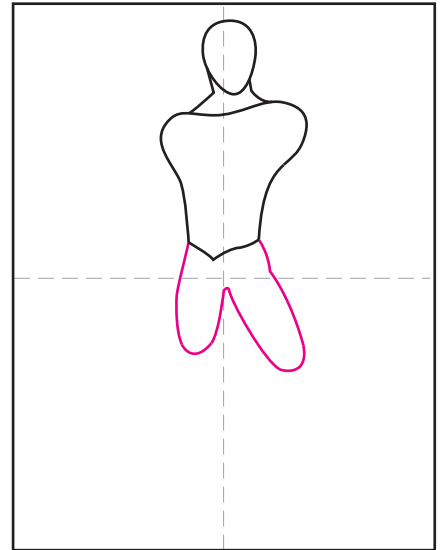

How to Draw Spiderman

1. Draw an oval head and the torso.

2. Connect with a neck.

3. Start the top of the legs.

4. Add the bottom legs as shown.

5. Connect with knees and start the arms.

6. Erase lines and add details shown.

7. Draw eyes, spider and vertical stripes.

8. Add the horizontal stripes as shown.

9. Trace with a marker and color.

Spiderman