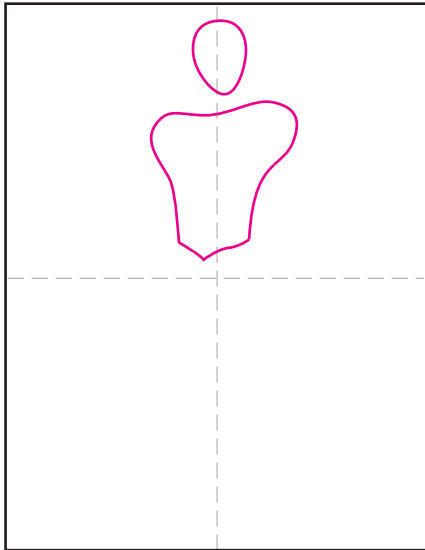

How to Draw Spiderman

1. Draw an oval head and the torso.

2. Connect with a neck.

3. Start the top of the legs.

4. Add the bottom legs as shown.

5. Connect with knees and start the arms.

6. Erase lines and add details shown.

7. Draw eyes, spider and vertical stripes.

8. Add the horizontal stripes as shown.

9. Trace with a marker and color.

Spiderman