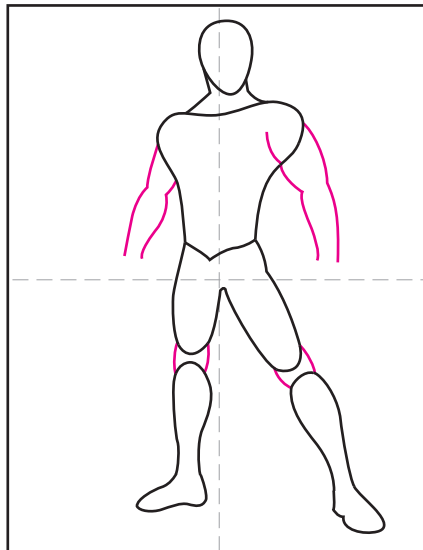

How to Draw Spiderman

1. Draw an oval head and the torso.

2. Connect with a neck.

3. Start the top of the legs.

4. Add the bottom legs as shown.

5. Connect with knees and start the arms.

6. Erase lines and add details shown.

7. Draw eyes, spider and vertical stripes.

8. Add the horizontal stripes as shown.

9. Trace with a marker and color.

Spiderman