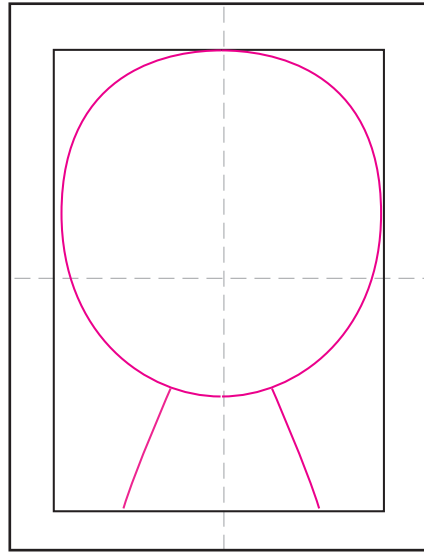

Draw a Hundertwasser Self Portrait

1. Use a straight edge to draw a border.

2. Draw a circle head and shoulders.

3. Add two ears and eye shapes.

4. Draw circles for eyes and pupils.

5. Add a mouth with simple line shapes.

6. Draw your own bangs lines.

7. Add more hair, if needed.

8. Trace with marker or crayon.

9. Fill with watercolor paint.

Hundertwasser Self Portrait