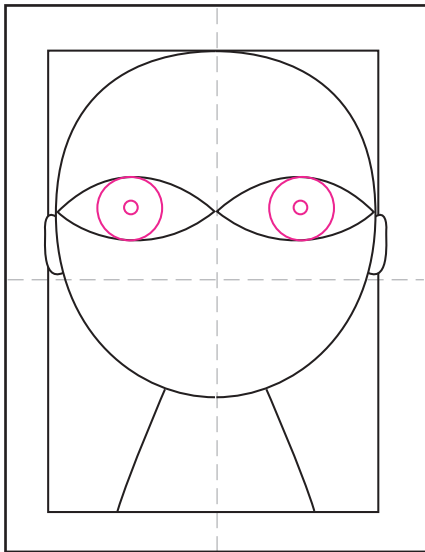

Draw a Hundertwasser Self Portrait

1. Use a straight edge to draw a border.

2. Draw a circle head and shoulders.

3. Add two ears and eye shapes.

4. Draw circles for eyes and pupils.

5. Add a mouth with simple line shapes.

6. Draw your own bangs lines.

7. Add more hair, if needed.

8. Trace with marker or crayon.

9. Fill with watercolor paint.

Hundertwasser Self Portrait