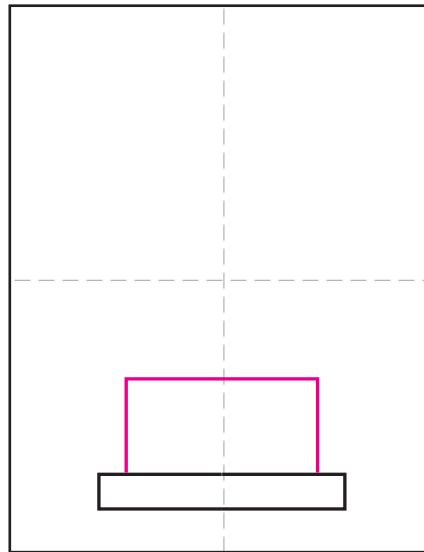

How to Draw a Trophy

1. Draw a rectangle.

2. Add a rectangle on top.

3. Draw the base as shown.

4. Add the right side of the vase.

5. Draw a matching left side.

6. Draw a handle on the right.

7. Add a handle on the left and a plate.