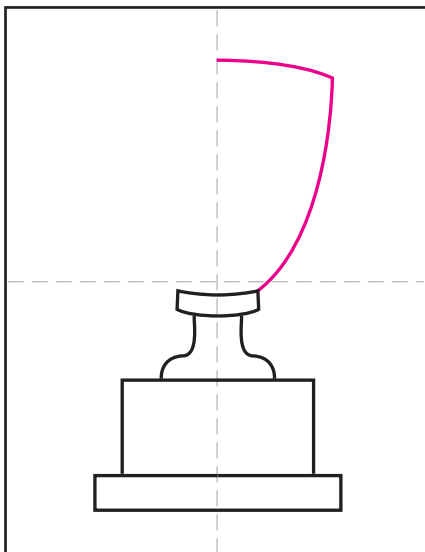

How to Draw a Trophy

1. Draw a rectangle.

2. Add a rectangle on top.

3. Draw the base as shown.

4. Add the right side of the vase.

5. Draw a matching left side.

6. Draw a handle on the right.

7. Add a handle on the left and a plate.