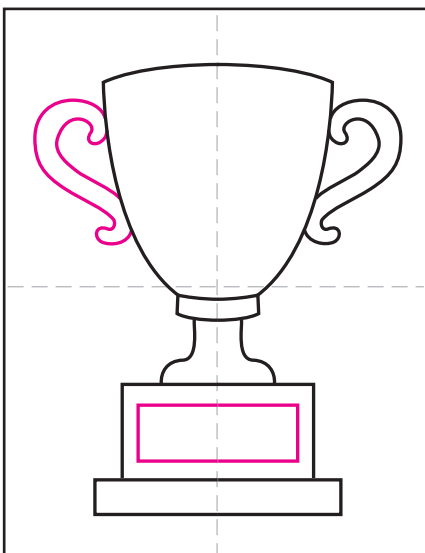

How to Draw a Trophy

1. Draw a rectangle.

2. Add a rectangle on top.

3. Draw the base as shown.

4. Add the right side of the vase.

5. Draw a matching left side.

6. Draw a handle on the right.

7. Add a handle on the left and a plate.

8. Color lightly with dark brown crayon

9. Color on top with a gold crayons.

Trophy