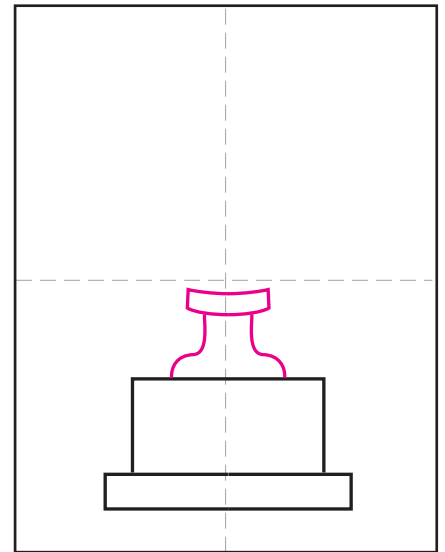

How to Draw a Trophy

1. Draw a rectangle.

2. Add a rectangle on top.

3. Draw the base as shown.

4. Add the right side of the vase.

5. Draw a matching left side.

6. Draw a handle on the right.

7. Add a handle on the left and a plate.