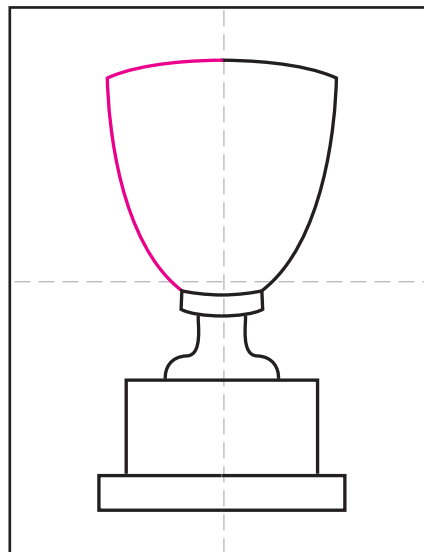

How to Draw a Trophy

1. Draw a rectangle.

2. Add a rectangle on top.

3. Draw the base as shown.

4. Add the right side of the vase.

5. Draw a matching left side.

6. Draw a handle on the right.

7. Add a handle on the left and a plate.

8. Color lightly with dark brown crayon

9. Color on top with a gold crayons.

Trophy