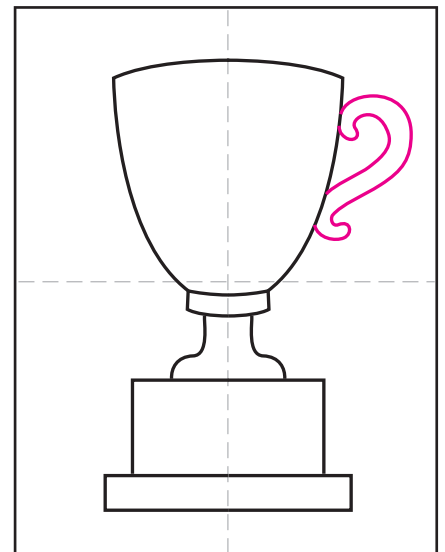

How to Draw a Trophy

1. Draw a rectangle.

2. Add a rectangle on top.

3. Draw the base as shown.

4. Add the right side of the vase.

5. Draw a matching left side.

6. Draw a handle on the right.

7. Add a handle on the left and a plate.

8. Color lightly with dark brown crayon

9. Color on top with a gold crayons.

Trophy