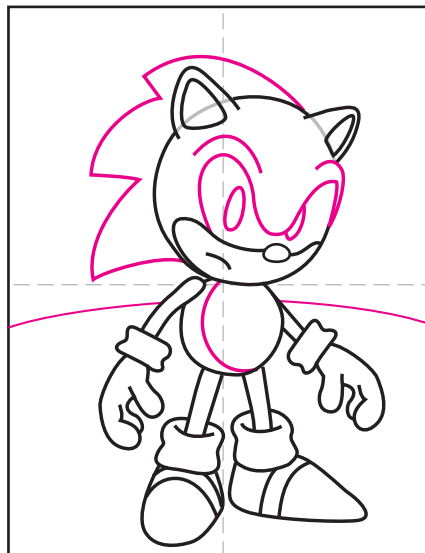

How to Draw Sonic the Hedgehog

1. Draw a large circle.

2. Add a smaller circle below.

3. Draw two legs with socks.

4. Add shoes with stripes below.

5. Draw the arms and tops of gloves.

6. Add the gloves below.

7. Draw two ears and mouth.

8. Add the eyes, hairline and belly edge.

9. Trace with a marker and color.

Sonic the Hedgehog