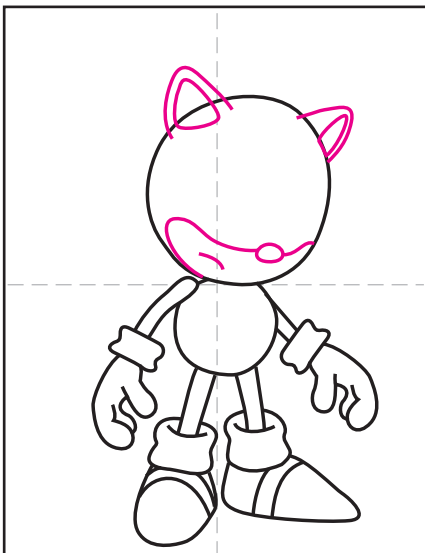

How to Draw Sonic the Hedgehog

1. Draw a large circle.

2. Add a smaller circle below.

3. Draw two legs with socks.

4. Add shoes with stripes below.

5. Draw the arms and tops of gloves.

6. Add the gloves below.

7. Draw two ears and mouth.

8. Add the eyes, hairline and belly edge.

9. Trace with a marker and color.

Sonic the Hedgehog