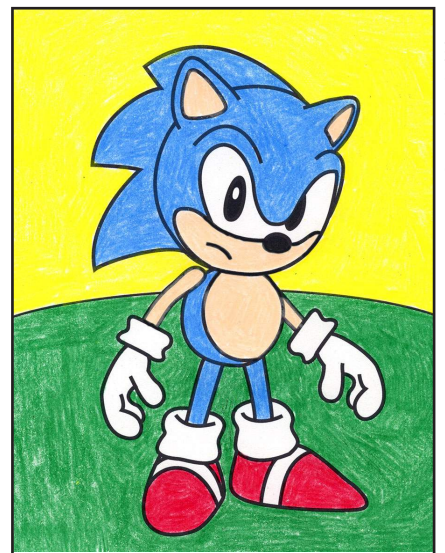

How to Draw Sonic the Hedgehog

1. Draw a large circle.

2. Add a smaller circle below.

3. Draw two legs with socks.

4. Add shoes with stripes below.

5. Draw the arms and tops of gloves.

6. Add the gloves below.

7. Draw two ears and mouth.

8. Add the eyes, hairline and belly edge.

9. Trace with a marker and color.

Sonic the Hedgehog