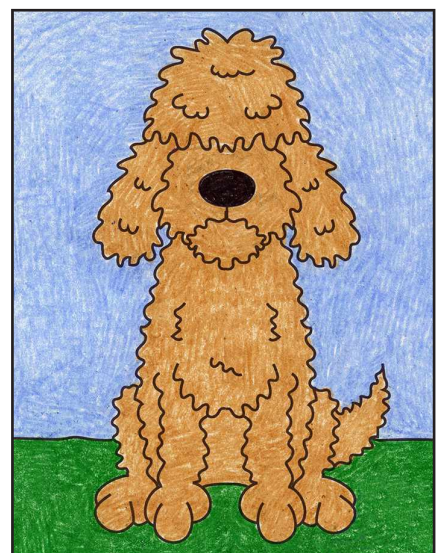

Draw a Labradoodle Dog

1. Very LIGHTLY sketch top head shape.

2. Lightly sketch the rest of the head.

3. Draw the body and front legs, lightly.

4. Add the back legs, very lightly.

5. Draw over the head with wiggly lines.

6. Add wiggly lines over the body and legs.

7. Draw wiggly lines over back legs.

8. Add tail, more squiggles and horizon.

9. Trace with a marker and color.

Labradoodle Dog