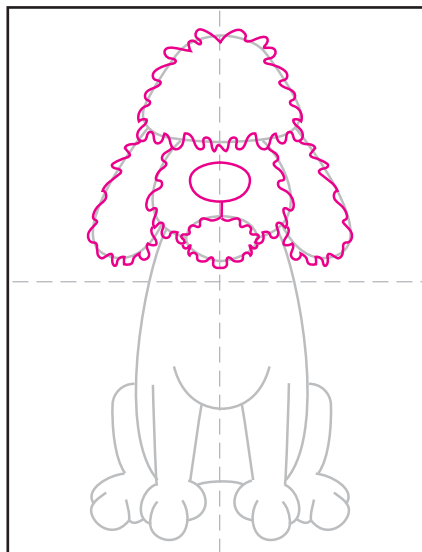

Draw a Labradoodle Dog

1. Very LIGHTLY sketch top head shape.

2. Lightly sketch the rest of the head.

3. Draw the body and front legs, lightly.

4. Add the back legs, very lightly.

5. Draw over the head with wiggly lines.

6. Add wiggly lines over the body and legs.

7. Draw wiggly lines over back legs.

8. Add tail, more squiggles and horizon.

9. Trace with a marker and color.

Labradoodle Dog