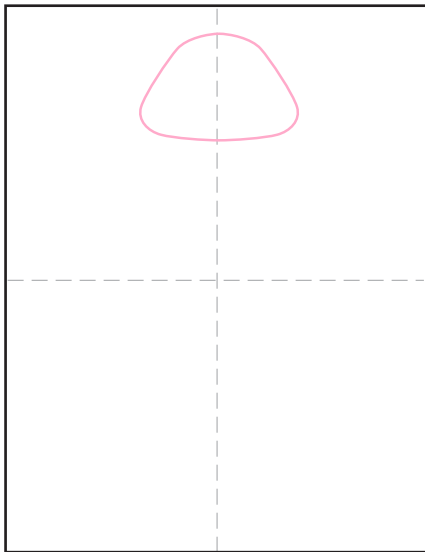

Draw a Labradoodle Dog

1. Very LIGHTLY sketch top head shape.

2. Lightly sketch the rest of the head.

3. Draw the body and front legs, lightly.

4. Add the back legs, very lightly.

5. Draw over the head with wiggly lines.

6. Add wiggly lines over the body and legs.

7. Draw wiggly lines over back legs.

8. Add tail, more squiggles and horizon.

9. Trace with a marker and color.

Labradoodle Dog