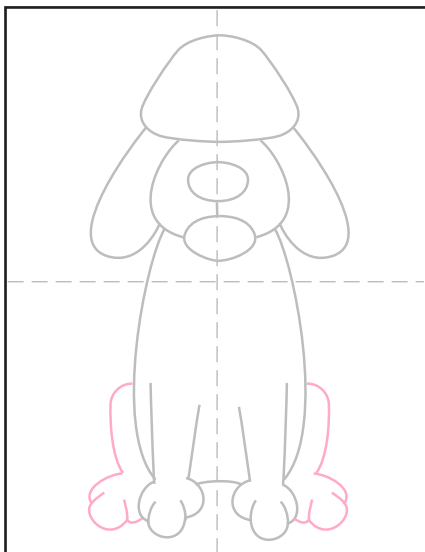

Draw a Labradoodle Dog

1. Very LIGHTLY sketch top head shape.

2. Lightly sketch the rest of the head.

3. Draw the body and front legs, lightly.

4. Add the back legs, very lightly.

5. Draw over the head with wiggly lines.

6. Add wiggly lines over the body and legs.

7. Draw wiggly lines over back legs.

8. Add tail, more squiggles and horizon.

9. Trace with a marker and color.

Labradoodle Dog