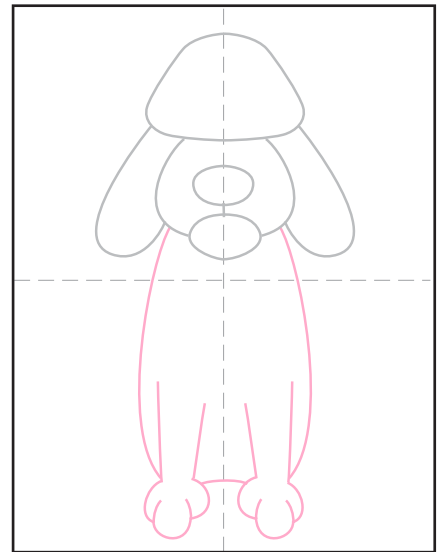

Draw a Labradoodle Dog

1. Very LIGHTLY sketch top head shape.

2. Lightly sketch the rest of the head.

3. Draw the body and front legs, lightly.

4. Add the back legs, very lightly.

5. Draw over the head with wiggly lines.

6. Add wiggly lines over the body and legs.

7. Draw wiggly lines over back legs.

8. Add tail, more squiggles and horizon.

9. Trace with a marker and color.

Labradoodle Dog