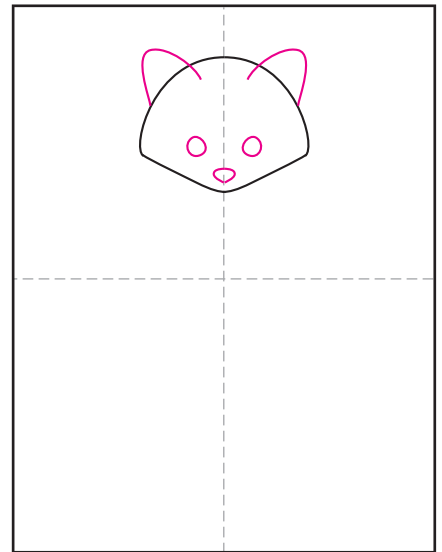

Draw a Red Panda

1. Make guidelines. Start the head.

2. Add the chin.

3. Add ears, eyes and nose.

4. Draw inside ear and face lines.

5. Draw the front legs.

6. Add the back leg.

7. Draw the large tail.

8. Add stripes in tail and grass line.

9. Trace with a marker and color

Red Panda