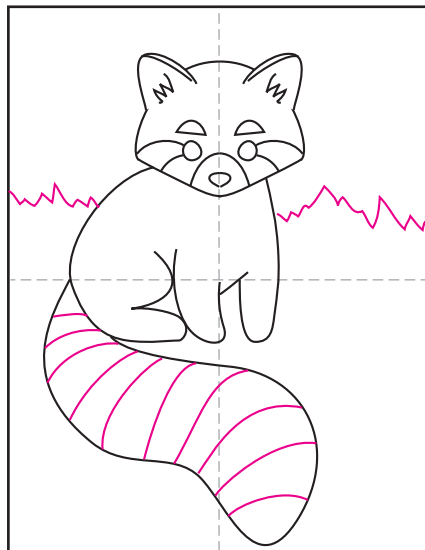

Draw a Red Panda

1. Make guidelines. Start the head.

2. Add the chin.

3. Add ears, eyes and nose.

4. Draw inside ear and face lines.

5. Draw the front legs.

6. Add the back leg.

7. Draw the large tail.

8. Add stripes in tail and grass line.

9. Trace with a marker and color

Red Panda