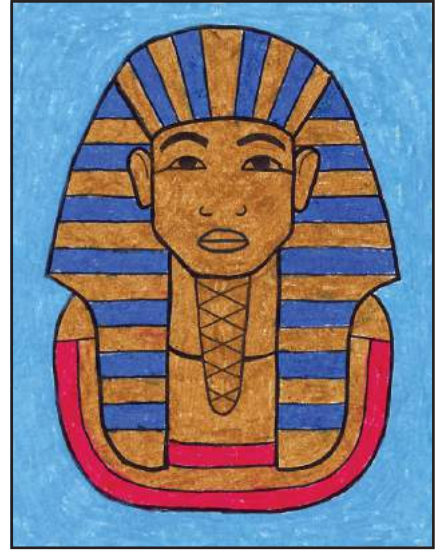

# Draw King Tut

1. Draw the head.

2. Begin the headdress.

3. Draw symmetrical curves.

4. Draw straight lines and face.

5. Add ears and lines on headdress.

6. Draw horizontal lines.

7. Draw beard and X lines.

8. Draw the chest piece.

9. Trace with a marker and color.