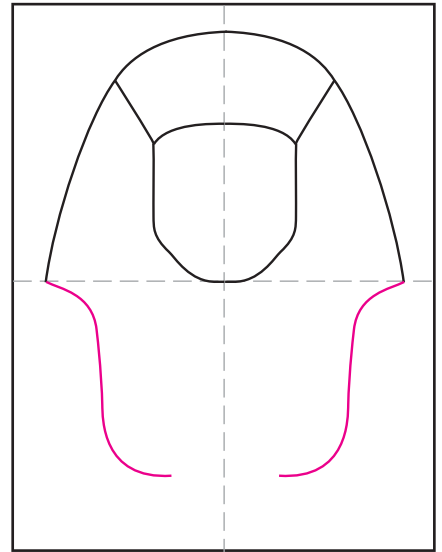

# Draw King Tut

1. Draw the head.

2. Begin the headdress.

3. Draw symmetrical curves.

4. Draw straight lines and face.

5. Add ears and lines on headdress.

6. Draw horizontal lines.

7. Draw beard and X lines.

8. Draw the chest piece.

9. Trace with a marker and color.