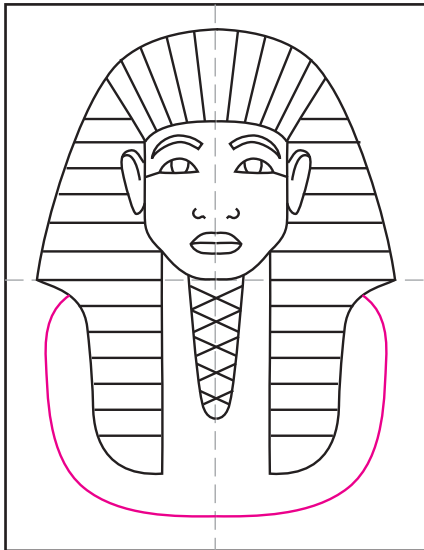

# Draw King Tut

1. Draw the head.

2. Begin the headdress.

3. Draw symmetrical curves.

4. Draw straight lines and face.

5. Add ears and lines on headdress.

6. Draw horizontal lines.

7. Draw beard and X lines.

8. Draw the chest piece.

9. Trace with a marker and color.