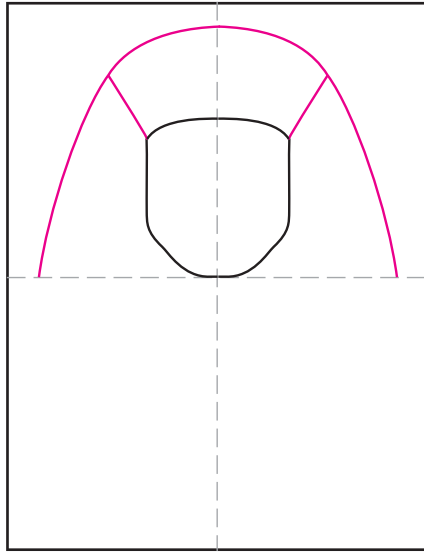

# Draw King Tut

1. Draw the head.

2. Begin the headdress.

3. Draw symmetrical curves.

4. Draw straight lines and face.

5. Add ears and lines on headdress.

6. Draw horizontal lines.

7. Draw beard and X lines.

8. Draw the chest piece.

9. Trace with a marker and color.