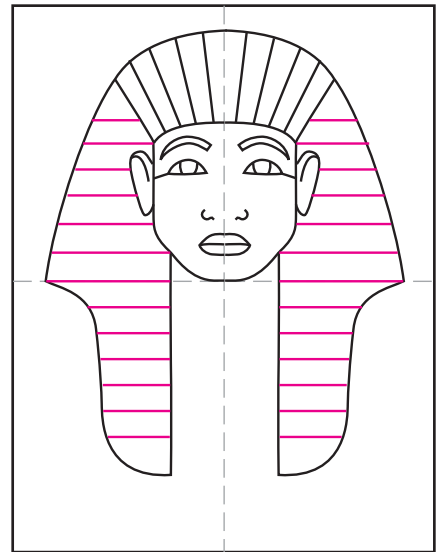

# Draw King Tut

1. Draw the head.

2. Begin the headdress.

3. Draw symmetrical curves.

4. Draw straight lines and face.

5. Add ears and lines on headdress.

6. Draw horizontal lines.

7. Draw beard and X lines.

8. Draw the chest piece.

9. Trace with a marker and color.