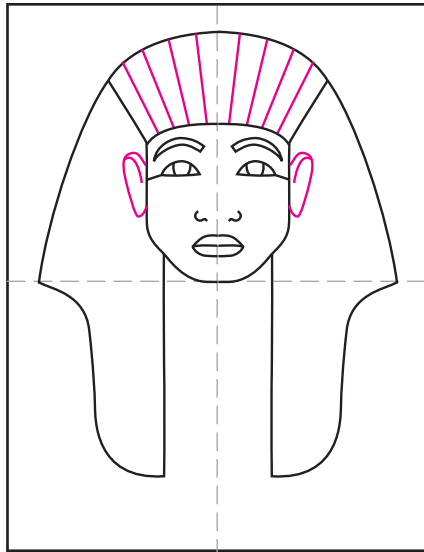

# Draw King Tut

1. Draw the head.

2. Begin the headdress.

3. Draw symmetrical curves.

4. Draw straight lines and face.

5. Add ears and lines on headdress.

6. Draw horizontal lines.

7. Draw beard and X lines.

8. Draw the chest piece.

9. Trace with a marker and color.