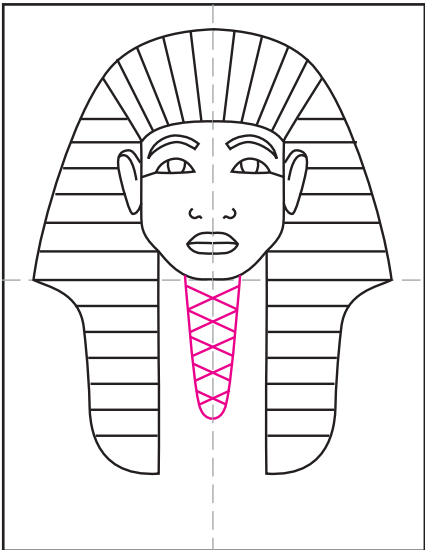

# Draw King Tut

1. Draw the head.

2. Begin the headdress.

3. Draw symmetrical curves.

4. Draw straight lines and face.

5. Add ears and lines on headdress.

6. Draw horizontal lines.

7. Draw beard and X lines.

8. Draw the chest piece.

9. Trace with a marker and color.