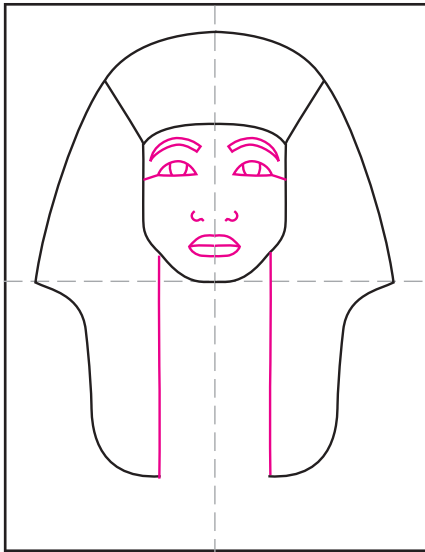

# Draw King Tut

1. Draw the head.

2. Begin the headdress.

3. Draw symmetrical curves.

4. Draw straight lines and face.

5. Add ears and lines on headdress.

6. Draw horizontal lines.

7. Draw beard and X lines.

8. Draw the chest piece.

9. Trace with a marker and color.