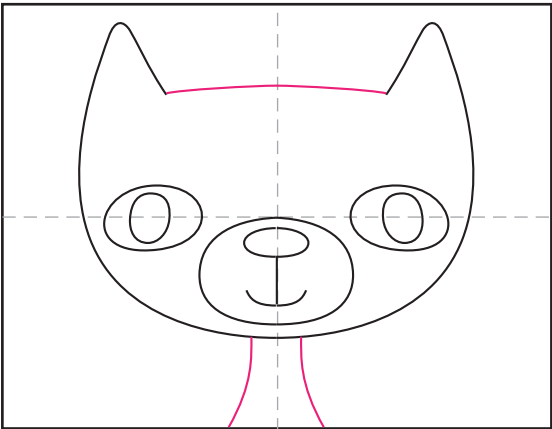

Draw a Cartoon Cat Face

1. Draw an oval.

2. Add the nose and mouth.

4. Draw two eyes.

4. Start head and ears.

5. Finish head, add neck.

6. Add inside ears and eyebrows.

7. Add head stripes.

8. Add whiskers and eye highlights.

9. Trace with a marker and color.

Cartoon Cat Face