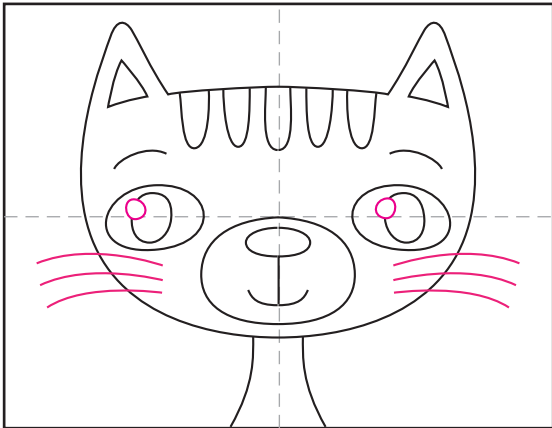

Draw a Cartoon Cat Face

1. Draw an oval.

2. Add the nose and mouth.

4. Draw two eyes.

4. Start head and ears.

5. Finish head, add neck.

6. Add inside ears and eyebrows.

7. Add head stripes.

8. Add whiskers and eye highlights.

9. Trace with a marker and color.

Cartoon Cat Face