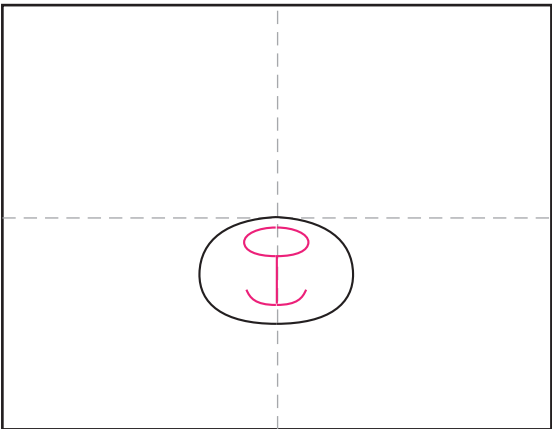

Draw a Cartoon Cat Face

1. Draw an oval.

2. Add the nose and mouth.

4. Draw two eyes.

4. Start head and ears.

5. Finish head, add neck.

6. Add inside ears and eyebrows.

7. Add head stripes.

8. Add whiskers and eye highlights.

9. Trace with a marker and color.

Cartoon Cat Face