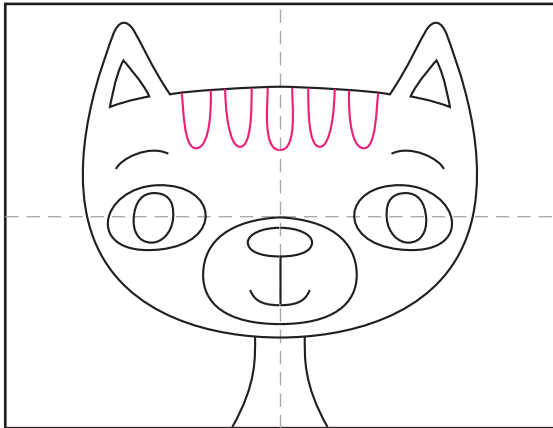

Draw a Cartoon Cat Face

1. Draw an oval.

2. Add the nose and mouth.

4. Draw two eyes.

4. Start head and ears.

5. Finish head, add neck.

6. Add inside ears and eyebrows.

7. Add head stripes.

8. Add whiskers and eye highlights.

9. Trace with a marker and color.

Cartoon Cat Face