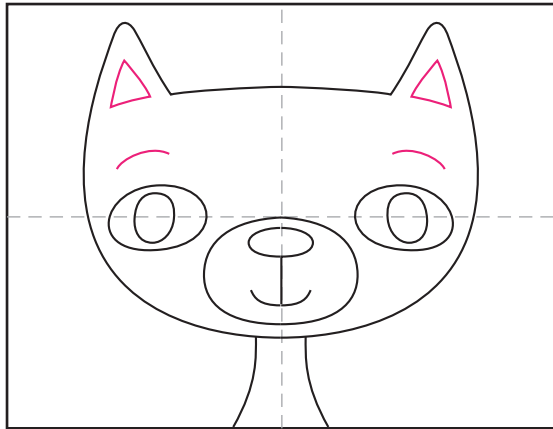

Draw a Cartoon Cat Face

1. Draw an oval.

2. Add the nose and mouth.

4. Draw two eyes.

4. Start head and ears.

5. Finish head, add neck.

6. Add inside ears and eyebrows.

7. Add head stripes.

8. Add whiskers and eye highlights.

9. Trace with a marker and color.

Cartoon Cat Face