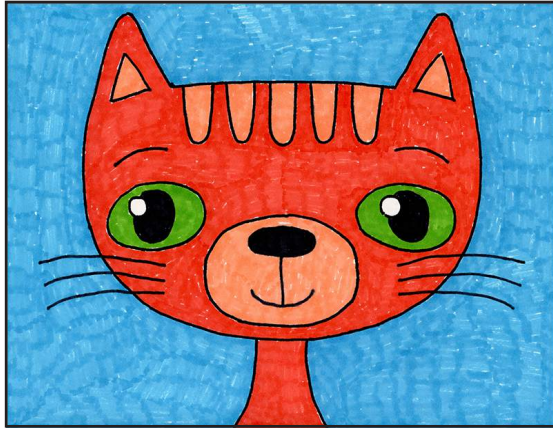

Draw a Cartoon Cat Face

1. Draw an oval.

2. Add the nose and mouth.

4. Draw two eyes.

4. Start head and ears.

5. Finish head, add neck.

6. Add inside ears and eyebrows.

7. Add head stripes.

8. Add whiskers and eye highlights.

9. Trace with a marker and color.

Cartoon Cat Face