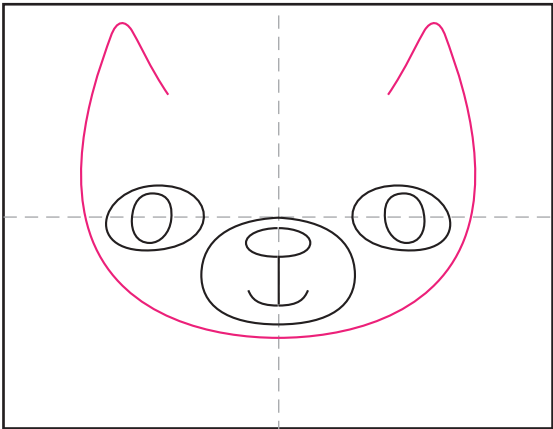

Draw a Cartoon Cat Face

1. Draw an oval.

2. Add the nose and mouth.

4. Draw two eyes.

4. Start head and ears.

5. Finish head, add neck.

6. Add inside ears and eyebrows.

7. Add head stripes.

8. Add whiskers and eye highlights.

9. Trace with a marker and color.

Cartoon Cat Face