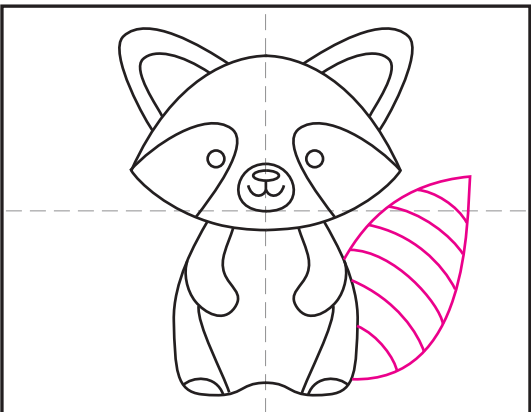

# Draw a Raccoon

1. Draw an eye shape in the middle of the paper.

2. Draw the upside down U shapes and a circle.

3. Add the nose, mouth and small circle eyes.

4. Draw two large ears.

5. Add a rounded body shape with toes.

6. Draw two arms and two belly lines.

7. Add a large tail with curved stripes.

8. Add a tree and sun for a background.

9. Trace with a marker and color.