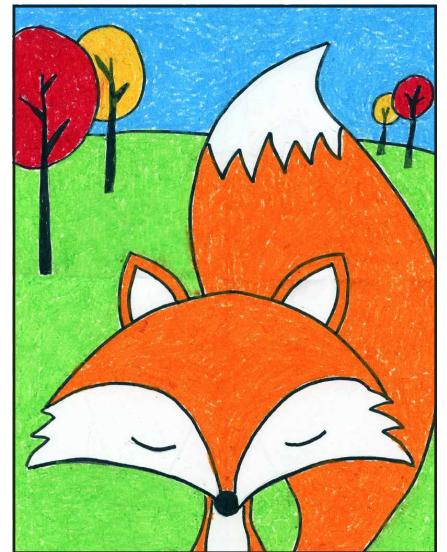

Draw a Cartoon Fox

1. Draw circle and two curves.

2. Draw top curve of head.

3. Add two more matching curves.

4. Add the eyes and skinny neck.

5. Draw zig-zag lines, chest, ears.

6. Add large tail behind head.

7. Draw trees, smaller and smaller.

8. Add horizon line through trunks.

9. Trace with a marker and color.

Cartoon Fox