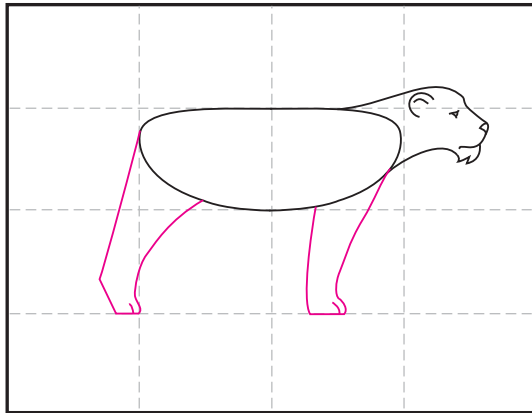

How to Draw a Lion

1. Draw a flattened oval as shown.

2. Start the head to one side.

3. Finish chin, add eye, nose, ear for female.

4. Draw two legs on one side.

5. Draw the two legs on other back side.

6. Erase extra lines. Add a tail.

7. Draw mane for a male, or skip for female.

8. Add a background, erase extra lines.

9. Trace with a black marker and color.

Lion