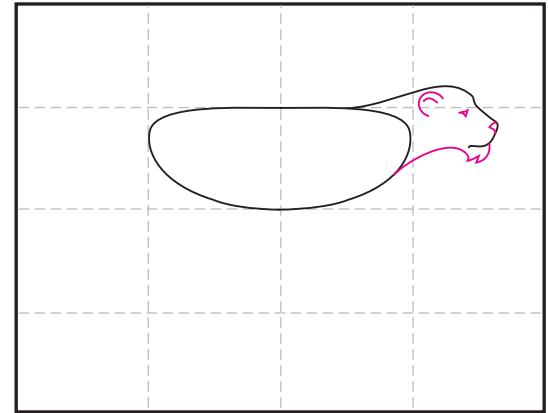

How to Draw a Lion

1. Draw a flattened oval as shown.

2. Start the head to one side.

3. Finish chin, add eye, nose, ear for female.

4. Draw two legs on one side.

5. Draw the two legs on other back side.

6. Erase extra lines. Add a tail.

7. Draw mane for a male, or skip for female.

8. Add a background, erase extra lines.

9. Trace with a black marker and color.

Lion