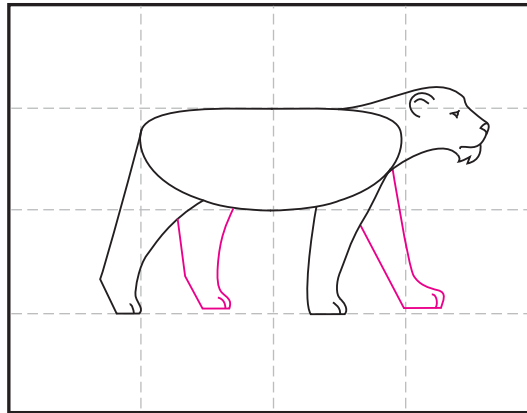

How to Draw a Lion

1. Draw a flattened oval as shown.

2. Start the head to one side.

3. Finish chin, add eye, nose, ear for female.

4. Draw two legs on one side.

5. Draw the two legs on other back side.

6. Erase extra lines. Add a tail.

7. Draw mane for a male, or skip for female.

8. Add a background, erase extra lines.

9. Trace with a black marker and color.

Lion