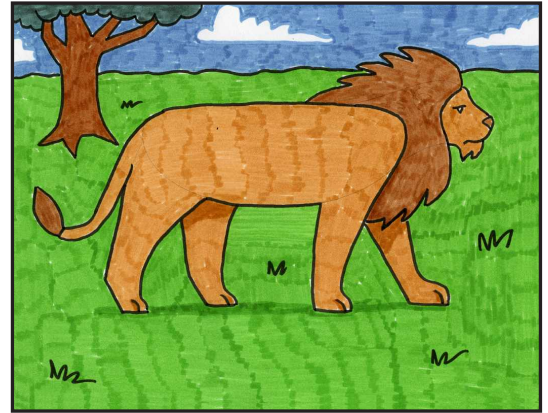

How to Draw a Lion

1. Draw a flattened oval as shown.

2. Start the head to one side.

3. Finish chin, add eye, nose, ear for female.

4. Draw two legs on one side.

5. Draw the two legs on other back side.

6. Erase extra lines. Add a tail.

7. Draw mane for a male, or skip for female.

8. Add a background, erase extra lines.

9. Trace with a black marker and color.

Lion