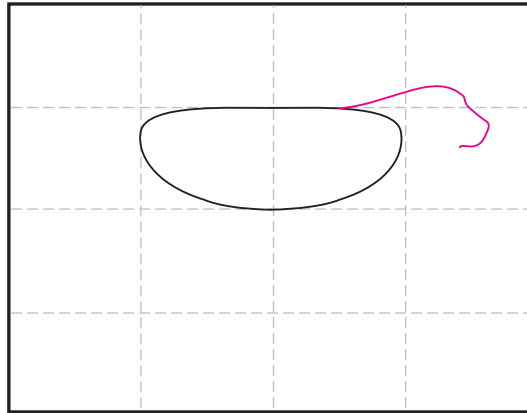

How to Draw a Lion

1. Draw a flattened oval as shown.

2. Start the head to one side.

3. Finish chin, add eye, nose, ear for female.

4. Draw two legs on one side.

5. Draw the two legs on other back side.

6. Erase extra lines. Add a tail.

7. Draw mane for a male, or skip for female.

8. Add a background, erase extra lines.

9. Trace with a black marker and color.

Lion