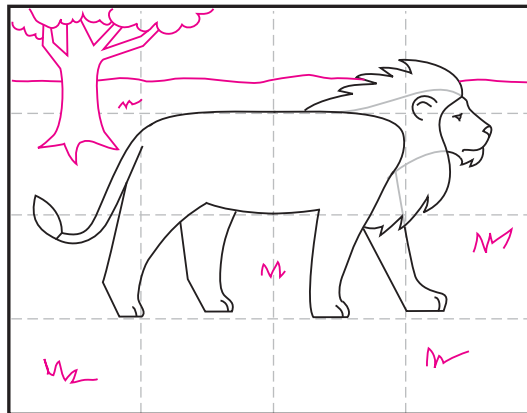

How to Draw a Lion

1. Draw a flattened oval as shown.

2. Start the head to one side.

3. Finish chin, add eye, nose, ear for female.

4. Draw two legs on one side.

5. Draw the two legs on other back side.

6. Erase extra lines. Add a tail.

7. Draw mane for a male, or skip for female.

8. Add a background, erase extra lines.

9. Trace with a black marker and color.

Lion