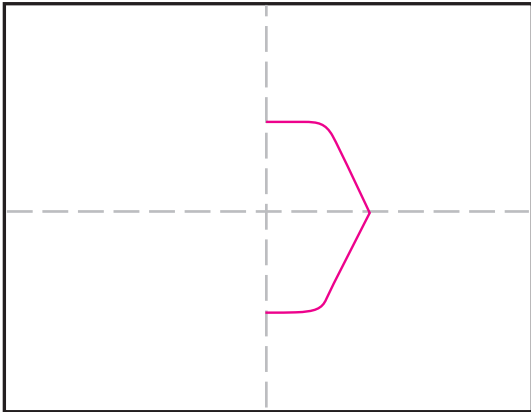

Draw a Tropical Fish

1. Make guide lines. Start the back body.

2. Finish by adding front body.

3. Draw the tail as shown.

4. Add lips, eye and stripes.

5. Add lines to tail. Draw spikes on top.

6. Draw two fins.

7. Add lines inside. Draw two flippers.

8. Add coral and sand line.

9. Trace with a marker and color.

Tropical Fish