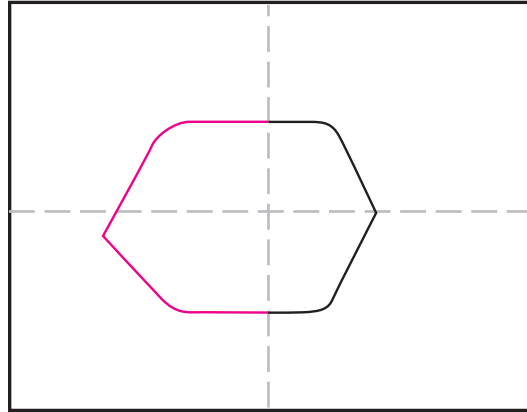

Draw a Tropical Fish

1. Make guide lines. Start the back body.

2. Finish by adding front body.

3. Draw the tail as shown.

4. Add lips, eye and stripes.

5. Add lines to tail. Draw spikes on top.

6. Draw two fins.

7. Add lines inside. Draw two flippers.

8. Add coral and sand line.

9. Trace with a marker and color.

Tropical Fish