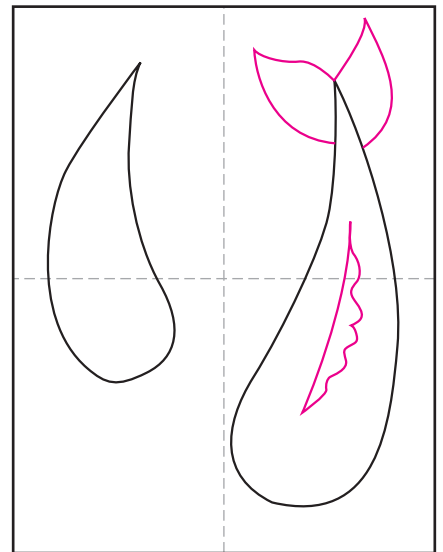

Draw and Paint Koi Fish

1. Draw the right fish body.

2. Draw the left fish body.

3. Add right fish top fin and tail.

4. Add right fish eyes and side fins.

4. Draw the left fish top fin and tail.

5. Add left fish eyes and side fins.

6. Add line details to tails.

7. Draw a winding plant and leaves.

8. Trace with crayon and paint.