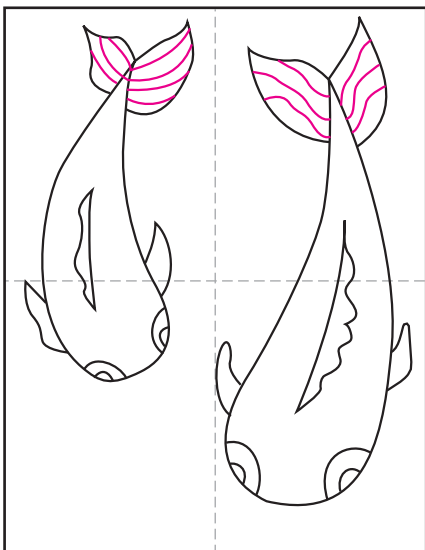

Draw and Paint Koi Fish

1. Draw the right fish body.

2. Draw the left fish body.

3. Add right fish top fin and tail.

4. Add right fish eyes and side fins.

4. Draw the left fish top fin and tail.

5. Add left fish eyes and side fins.

6. Add line details to tails.

7. Draw a winding plant and leaves.

8. Trace with crayon and paint.