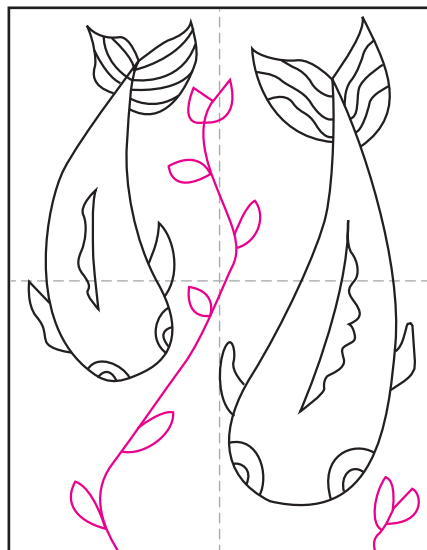

Draw and Paint Koi Fish

1. Draw the right fish body.

2. Draw the left fish body.

3. Add right fish top fin and tail.

4. Add right fish eyes and side fins.

4. Draw the left fish top fin and tail.

5. Add left fish eyes and side fins.

6. Add line details to tails.

7. Draw a winding plant and leaves.

8. Trace with crayon and paint.