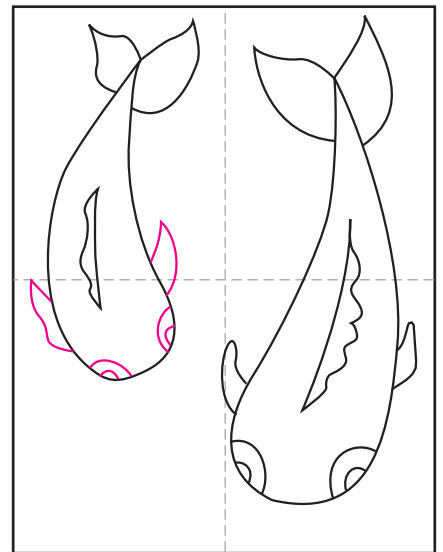

Draw and Paint Koi Fish

1. Draw the right fish body.

2. Draw the left fish body.

3. Add right fish top fin and tail.

4. Add right fish eyes and side fins.

4. Draw the left fish top fin and tail.

5. Add left fish eyes and side fins.

6. Add line details to tails.

7. Draw a winding plant and leaves.

8. Trace with crayon and paint.