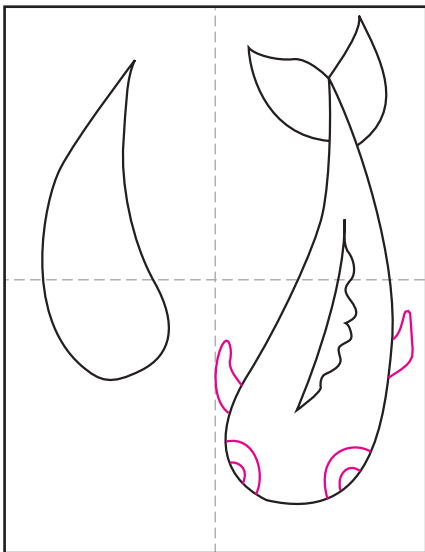

Draw and Paint Koi Fish

1. Draw the right fish body.

2. Draw the left fish body.

3. Add right fish top fin and tail.

4. Add right fish eyes and side fins.

4. Draw the left fish top fin and tail.

5. Add left fish eyes and side fins.

6. Add line details to tails.

7. Draw a winding plant and leaves.

8. Trace with crayon and paint.