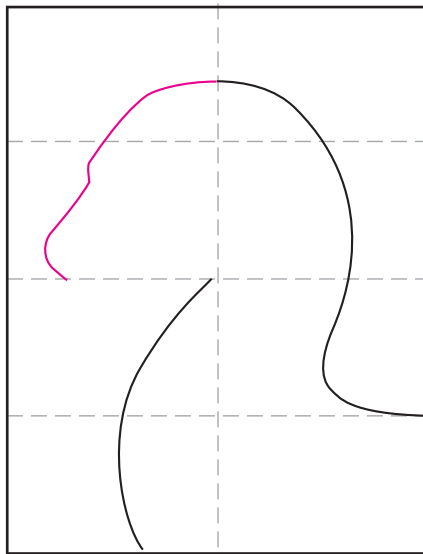

# Draw a Dragon Head

1. Draw 2 curves as shown.

2. Finish the top of the head.

3. Draw the cheeks lines.

4. Add the lips.

5. Add nose, eye, ear and cheek.

6. Draw a long horn.

7. Draw the inside neck line.

8. Finish with spikes.

9. Trace with a marker and color.