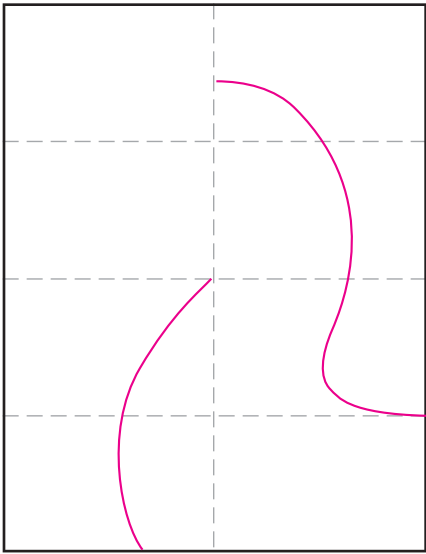

# Draw a Dragon Head

1. Draw 2 curves as shown.

2. Finish the top of the head.

3. Draw the cheeks lines.

4. Add the lips.

5. Add nose, eye, ear and cheek.

6. Draw a long horn.

7. Draw the inside neck line.

8. Finish with spikes.

9. Trace with a marker and color.