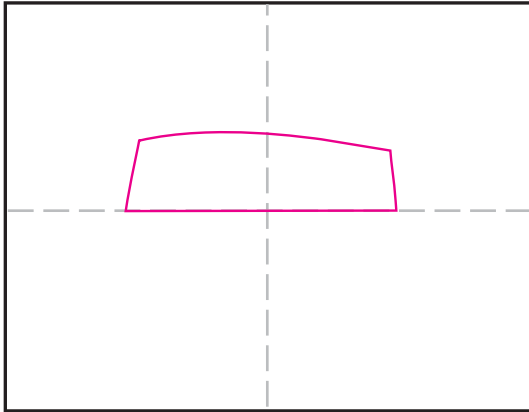

Draw Pete the Cat

1. Start the body with curvy rectangle.

2. Add the head.

3. Draw eyes, nose, whiskers and neck.

4. Add the tops of four legs.

5. Draw two front shoes below.

6. Draw two back shoes below.

7. Add details to all four shoes.

8. Draw tail, horizon line. Erase gray body lines.

9. Trace with a marker and color.

Pete the Cat