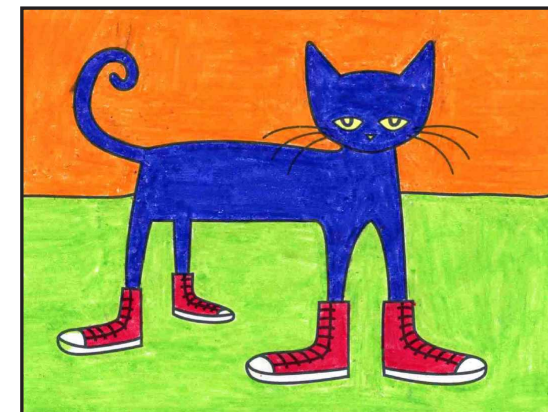

Draw Pete the Cat

1. Start the body with curvy rectangle.

2. Add the head.

3. Draw eyes, nose, whiskers and neck.

4. Add the tops of four legs.

5. Draw two front shoes below.

6. Draw two back shoes below.

7. Add details to all four shoes.

8. Draw tail, horizon line. Erase gray body lines.

9. Trace with a marker and color.

Pete the Cat