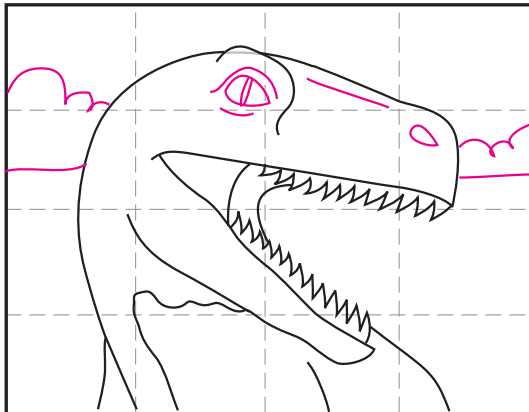

# Draw a Dinosaur Head

1. Draw curve as shown.

2. Continue line to draw nose.

3. Continue line to draw mouth.

4. Add the chin line.

5. Add top and bottom row of teeth.

6. Finish body and mouth lines.

7. Start the eye.

8. Finish the eye, nose. Add background.

9. Trace with a marker and color.

# Dinosaur Head