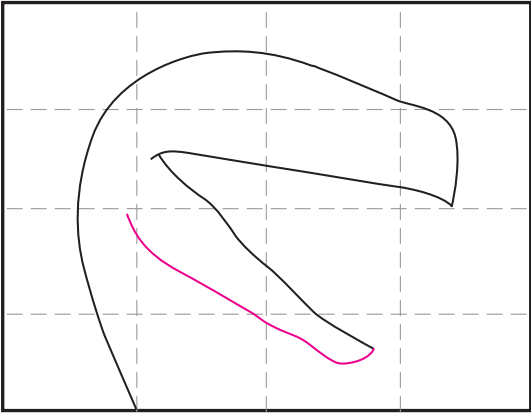

# Draw a Dinosaur Head

1. Draw curve as shown.

2. Continue line to draw nose.

3. Continue line to draw mouth.

4. Add the chin line.

5. Add top and bottom row of teeth.

6. Finish body and mouth lines.

7. Start the eye.

8. Finish the eye, nose. Add background.

9. Trace with a marker and color.

# Dinosaur Head