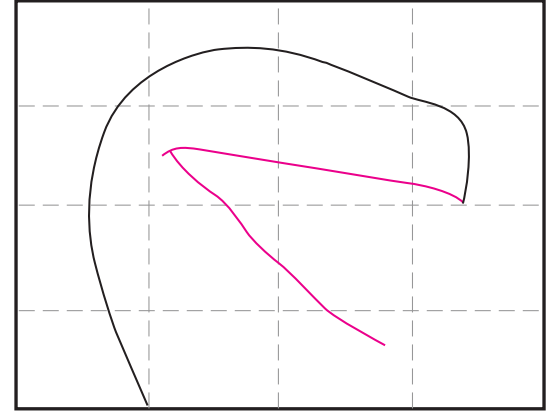

# Draw a Dinosaur Head

1. Draw curve as shown.

2. Continue line to draw nose.

3. Continue line to draw mouth.

4. Add the chin line.

5. Add top and bottom row of teeth.

6. Finish body and mouth lines.

7. Start the eye.

8. Finish the eye, nose. Add background.

9. Trace with a marker and color.