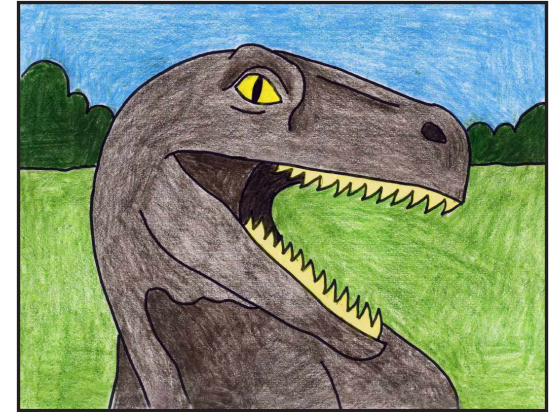

# Draw a Dinosaur Head

1. Draw curve as shown.

2. Continue line to draw nose.

3. Continue line to draw mouth.

4. Add the chin line.

5. Add top and bottom row of teeth.

6. Finish body and mouth lines.

7. Start the eye.

8. Finish the eye, nose. Add background.

9. Trace with a marker and color.