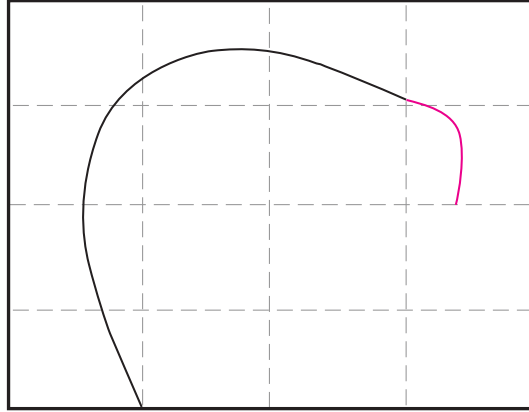

# Draw a Dinosaur Head

1. Draw curve as shown.

2. Continue line to draw nose.

3. Continue line to draw mouth.

4. Add the chin line.

5. Add top and bottom row of teeth.

6. Finish body and mouth lines.

7. Start the eye.

8. Finish the eye, nose. Add background.

9. Trace with a marker and color.