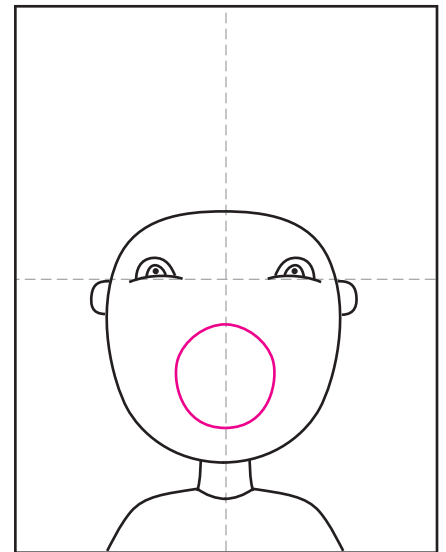

# Draw a Scream Self Portrait

1. Draw an oval.

2. Add neck and shoulders.

3. Start the eyes, extra high.

4. Draw half circles inside.

5. Add two ears.

6. Add very large mouth.

7. Finish with nose and teeth. Trace and color heavily with crayon.

8. Make watercolor puddles around the head and blow with a straw.

9. Continue blowing until it looks like a crazy head of hair.

# Draw a Scream Self Portrait