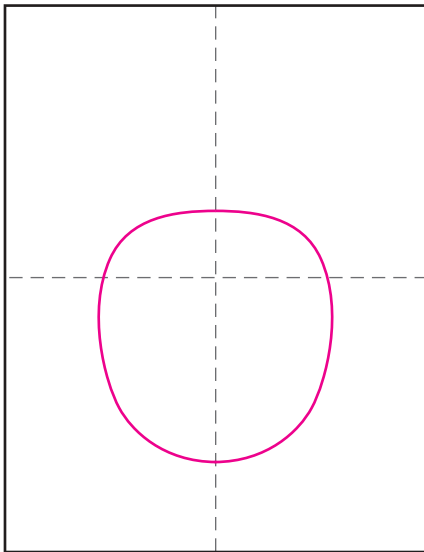

# Draw a Scream Self Portrait

1. Draw an oval.

2. Add neck and shoulders.

3. Start the eyes, extra high.

4. Draw half circles inside.

5. Add two ears.

6. Add very large mouth.

7. Finish with nose and teeth. Trace and color heavily with crayon.

8. Make watercolor puddles around the head and blow with a straw.

9. Continue blowing until it looks like a crazy head of hair.