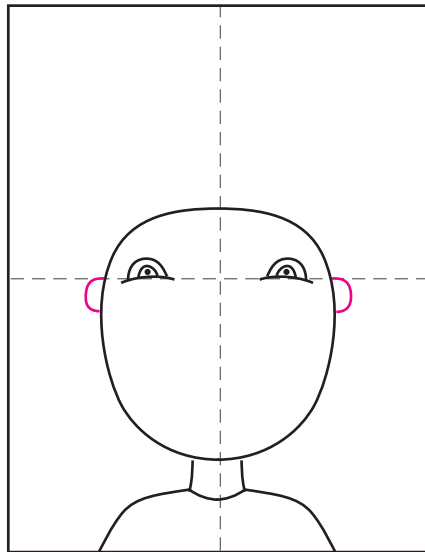

# Draw a Scream Self Portrait

1. Draw an oval.

2. Add neck and shoulders.

3. Start the eyes, extra high.

4. Draw half circles inside.

5. Add two ears.

6. Add very large mouth.

7. Finish with nose and teeth. Trace and color heavily with crayon.

8. Make watercolor puddles around the head and blow with a straw.

9. Continue blowing until it looks like a crazy head of hair.

# Draw a Scream Self Portrait