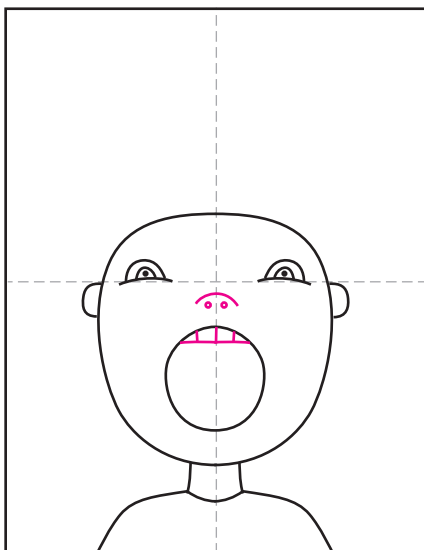

# Draw a Scream Self Portrait

1. Draw an oval.

2. Add neck and shoulders.

3. Start the eyes, extra high.

4. Draw half circles inside.

5. Add two ears.

6. Add very large mouth.

7. Finish with nose and teeth. Trace and color heavily with crayon.

8. Make watercolor puddles around the head and blow with a straw.

9. Continue blowing until it looks like a crazy head of hair.

# Draw a Scream Self Portrait