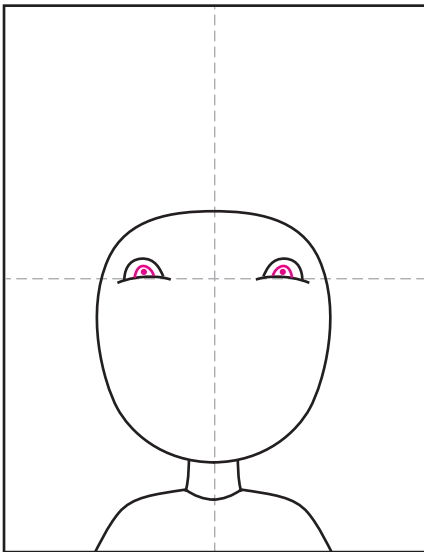

# Draw a Scream Self Portrait

1. Draw an oval.

2. Add neck and shoulders.

3. Start the eyes, extra high.

4. Draw half circles inside.

5. Add two ears.

6. Add very large mouth.

7. Finish with nose and teeth. Trace and color heavily with crayon.

8. Make watercolor puddles around the head and blow with a straw.

9. Continue blowing until it looks like a crazy head of hair.

# Draw a Scream Self Portrait