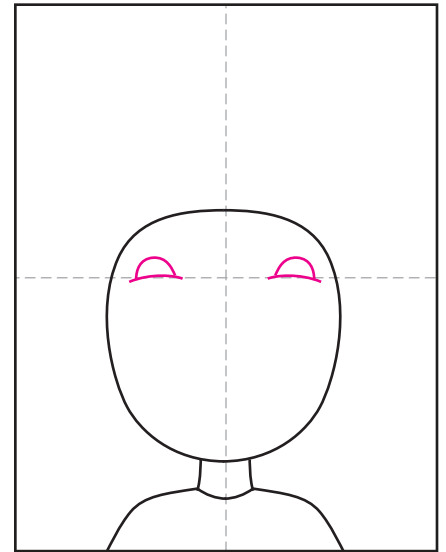

# Draw a Scream Self Portrait

1. Draw an oval.

2. Add neck and shoulders.

3. Start the eyes, extra high.

4. Draw half circles inside.

5. Add two ears.

6. Add very large mouth.

7. Finish with nose and teeth. Trace and color heavily with crayon.

8. Make watercolor puddles around the head and blow with a straw.

9. Continue blowing until it looks like a crazy head of hair.

# Draw a Scream Self Portrait