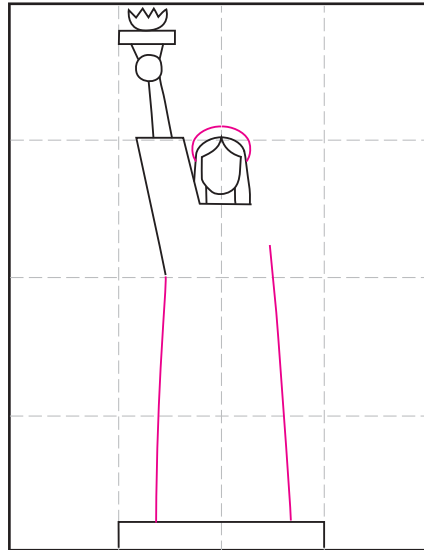

Easy Statue of Liberty

Draw an Easy Statue of Liberty

1. Make guide lines. Draw torch, hand.

2. Draw the face and pedestal.

3. Add the arm, hair and neckline.

4. Draw the sleeve.

5. Finish sides of robe. Add crown.

6. Add 7 crown points, and shoulder.

7. Draw tablet.

8. Draw face, arm, and robe lines.

9. Trace with a marker and color.