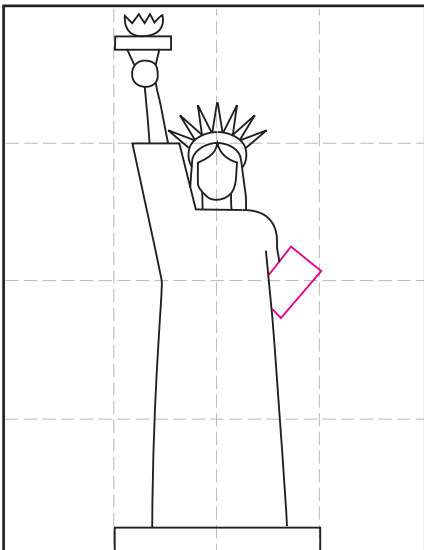

Easy Statue of Liberty

Draw an Easy Statue of Liberty

1. Make guide lines. Draw torch, hand.

2. Draw the face and pedestal.

3. Add the arm, hair and neckline.

4. Draw the sleeve.

5. Finish sides of robe. Add crown.

6. Add 7 crown points, and shoulder.

7. Draw tablet.

8. Draw face, arm, and robe lines.

9. Trace with a marker and color.