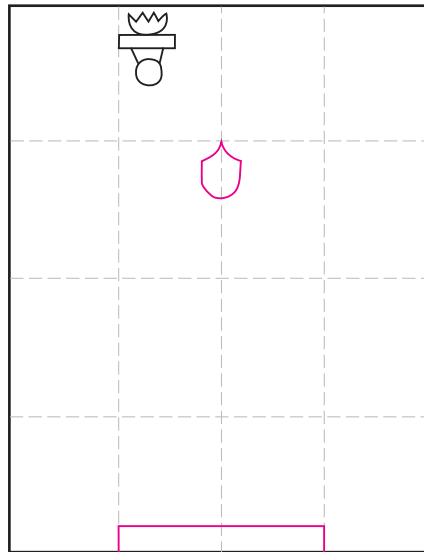

Easy Statue of Liberty

Draw an Easy Statue of Liberty

1. Make guide lines. Draw torch, hand.

2. Draw the face and pedestal.

3. Add the arm, hair and neckline.

4. Draw the sleeve.

5. Finish sides of robe. Add crown.

6. Add 7 crown points, and shoulder.

7. Draw tablet.

8. Draw face, arm, and robe lines.

9. Trace with a marker and color.