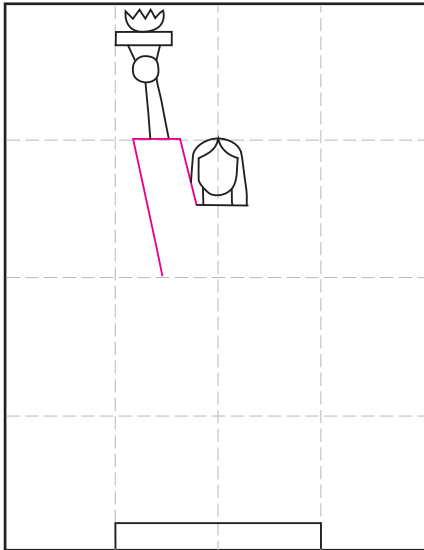

Easy Statue of Liberty

Draw an Easy Statue of Liberty

1. Make guide lines. Draw torch, hand.

2. Draw the face and pedestal.

3. Add the arm, hair and neckline.

4. Draw the sleeve.

5. Finish sides of robe. Add crown.

6. Add 7 crown points, and shoulder.

7. Draw tablet.

8. Draw face, arm, and robe lines.

9. Trace with a marker and color.