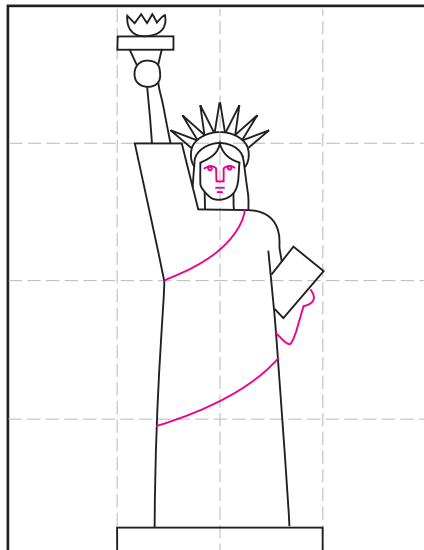

Easy Statue of Liberty

Draw an Easy Statue of Liberty

1. Make guide lines. Draw torch, hand.

2. Draw the face and pedestal.

3. Add the arm, hair and neckline.

4. Draw the sleeve.

5. Finish sides of robe. Add crown.

6. Add 7 crown points, and shoulder.

7. Draw tablet.

8. Draw face, arm, and robe lines.

9. Trace with a marker and color.