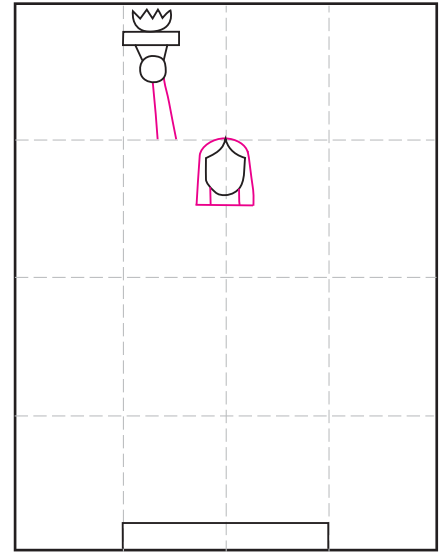

Easy Statue of Liberty

Draw an Easy Statue of Liberty

1. Make guide lines. Draw torch, hand.

2. Draw the face and pedestal.

3. Add the arm, hair and neckline.

4. Draw the sleeve.

5. Finish sides of robe. Add crown.

6. Add 7 crown points, and shoulder.

7. Draw tablet.

8. Draw face, arm, and robe lines.

9. Trace with a marker and color.