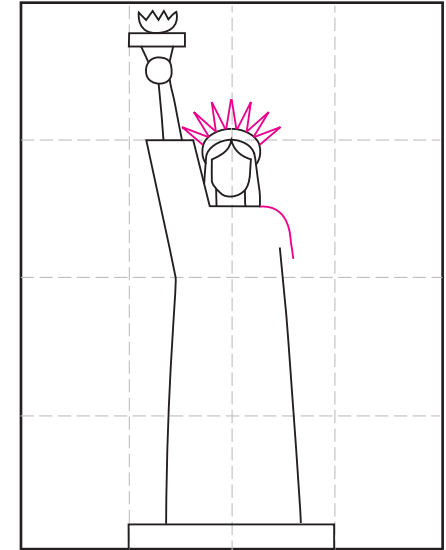

Easy Statue of Liberty

Draw an Easy Statue of Liberty

1. Make guide lines. Draw torch, hand.

2. Draw the face and pedestal.

3. Add the arm, hair and neckline.

4. Draw the sleeve.

5. Finish sides of robe. Add crown.

6. Add 7 crown points, and shoulder.

7. Draw tablet.

8. Draw face, arm, and robe lines.

9. Trace with a marker and color.