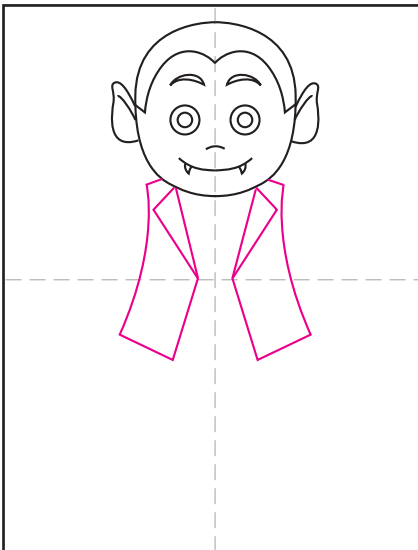

Draw a Vampire

1. Draw a large circle for the head.

2. Add the face inside.

3. Draw pointy ears and the hairline.

4. Start the jacket.

5. Add the pants, shirt and tie.

6. Draw the arms and shoes.

7. Finish with a large cape.

8. Add a horizon line and sky.

9. Trace with a marker and color.

Vampire