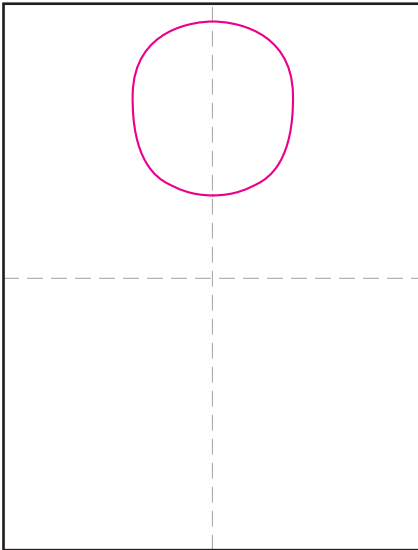

Draw a Vampire

1. Draw a large circle for the head.

2. Add the face inside.

3. Draw pointy ears and the hairline.

4. Start the jacket.

5. Add the pants, shirt and tie.

6. Draw the arms and shoes.

7. Finish with a large cape.

8. Add a horizon line and sky.

9. Trace with a marker and color.

Vampire