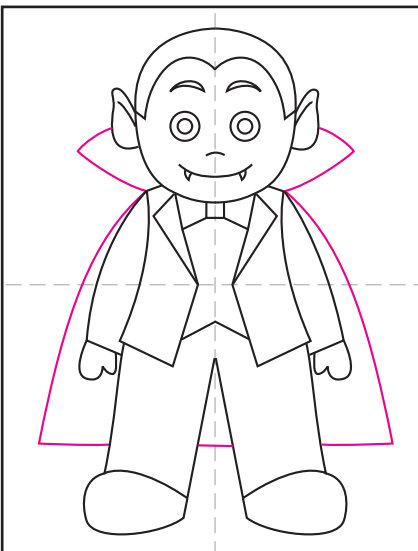

Draw a Vampire

1. Draw a large circle for the head.

2. Add the face inside.

3. Draw pointy ears and the hairline.

4. Start the jacket.

5. Add the pants, shirt and tie.

6. Draw the arms and shoes.

7. Finish with a large cape.

8. Add a horizon line and sky.

9. Trace with a marker and color.

Vampire