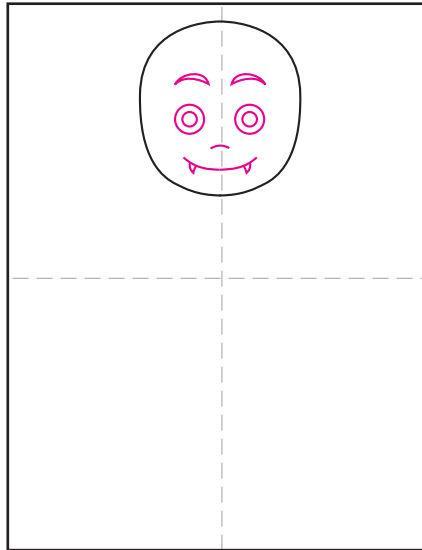

Draw a Vampire

1. Draw a large circle for the head.

2. Add the face inside.

3. Draw pointy ears and the hairline.

4. Start the jacket.

5. Add the pants, shirt and tie.

6. Draw the arms and shoes.

7. Finish with a large cape.

8. Add a horizon line and sky.

9. Trace with a marker and color.

Vampire