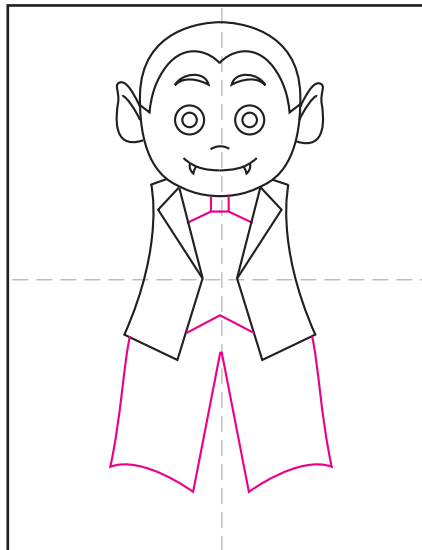

Draw a Vampire

1. Draw a large circle for the head.

2. Add the face inside.

3. Draw pointy ears and the hairline.

4. Start the jacket.

5. Add the pants, shirt and tie.

6. Draw the arms and shoes.

7. Finish with a large cape.

8. Add a horizon line and sky.

9. Trace with a marker and color.

Vampire