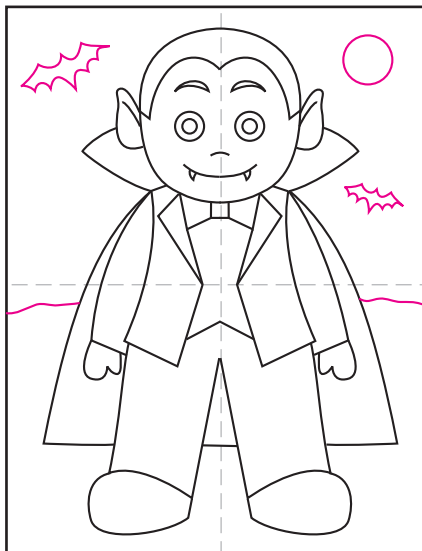

Draw a Vampire

1. Draw a large circle for the head.

2. Add the face inside.

3. Draw pointy ears and the hairline.

4. Start the jacket.

5. Add the pants, shirt and tie.

6. Draw the arms and shoes.

7. Finish with a large cape.

8. Add a horizon line and sky.

9. Trace with a marker and color.

Vampire