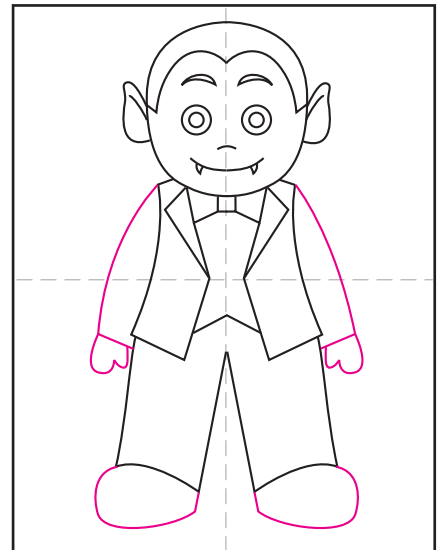

Draw a Vampire

1. Draw a large circle for the head.

2. Add the face inside.

3. Draw pointy ears and the hairline.

4. Start the jacket.

5. Add the pants, shirt and tie.

6. Draw the arms and shoes.

7. Finish with a large cape.

8. Add a horizon line and sky.

9. Trace with a marker and color.

Vampire