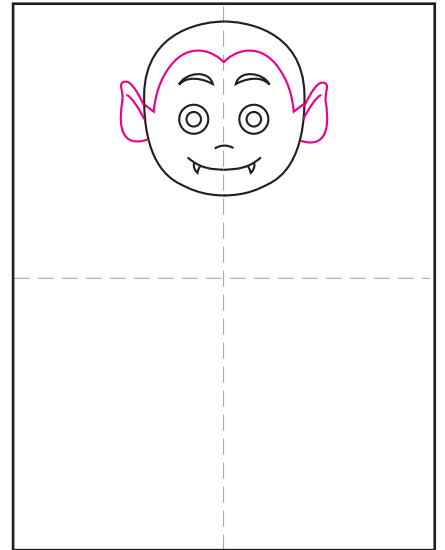

Draw a Vampire

1. Draw a large circle for the head.

2. Add the face inside.

3. Draw pointy ears and the hairline.

4. Start the jacket.

5. Add the pants, shirt and tie.

6. Draw the arms and shoes.

7. Finish with a large cape.

8. Add a horizon line and sky.

9. Trace with a marker and color.

Vampire