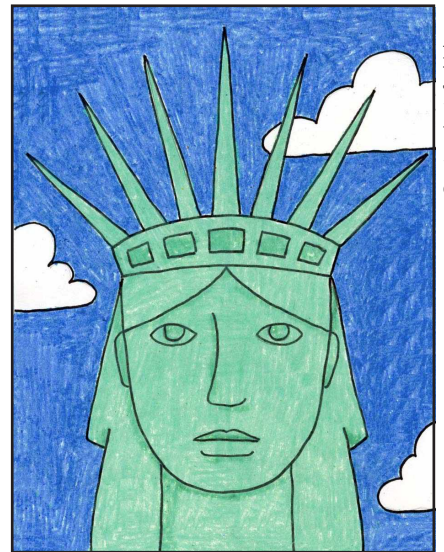

# Draw Statue of Liberty's Face

1. Draw a large U shape.

2. Add a curved band on top.

3. Draw the hair, ears and neck.

4. Draw the eyes, nose and mouth.

5. Draw the hair on the sides.

6. Draw a center and end spikes.

7. Add two more on each side.

8. Draw windows in band, clouds.

9. Trace with a marker and color.

# The Statue of Liberty's Face