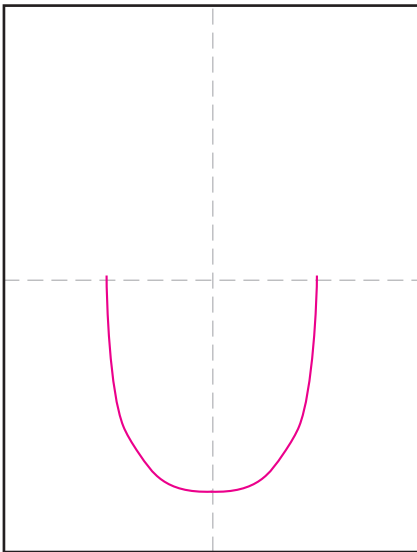

# Draw Statue of Liberty's Face

1. Draw a large U shape.

2. Add a curved band on top.

3. Draw the hair, ears and neck.

4. Draw the eyes, nose and mouth.

5. Draw the hair on the sides.

6. Draw a center and end spikes.

7. Add two more on each side.

8. Draw windows in band, clouds.

9. Trace with a marker and color.

# The Statue of Liberty's Face