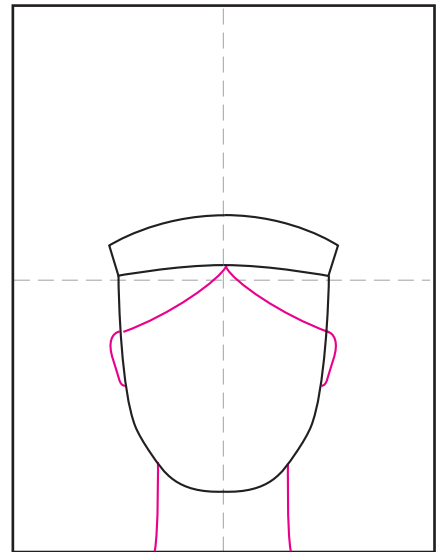

# Draw Statue of Liberty's Face

1. Draw a large U shape.

2. Add a curved band on top.

3. Draw the hair, ears and neck.

4. Draw the eyes, nose and mouth.

5. Draw the hair on the sides.

6. Draw a center and end spikes.

7. Add two more on each side.

8. Draw windows in band, clouds.

9. Trace with a marker and color.

# The Statue of Liberty's Face