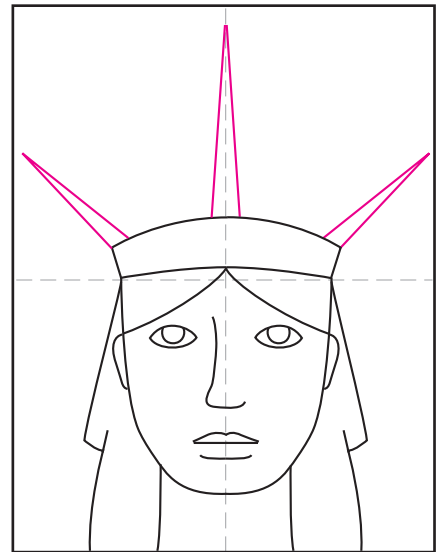

# Draw Statue of Liberty's Face

1. Draw a large U shape.

2. Add a curved band on top.

3. Draw the hair, ears and neck.

4. Draw the eyes, nose and mouth.

5. Draw the hair on the sides.

6. Draw a center and end spikes.

7. Add two more on each side.

8. Draw windows in band, clouds.

9. Trace with a marker and color.

# The Statue of Liberty's Face