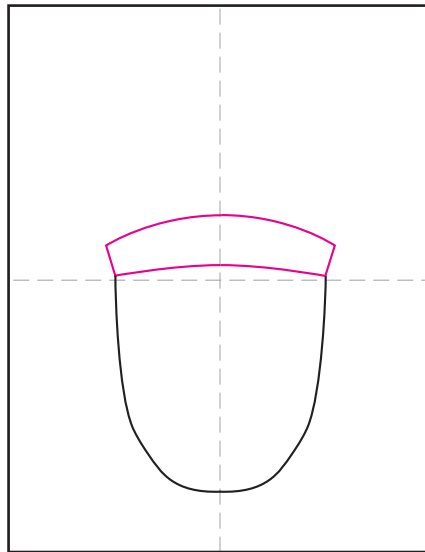

# Draw Statue of Liberty's Face

1. Draw a large U shape.

2. Add a curved band on top.

3. Draw the hair, ears and neck.

4. Draw the eyes, nose and mouth.

5. Draw the hair on the sides.

6. Draw a center and end spikes.

7. Add two more on each side.

8. Draw windows in band, clouds.

9. Trace with a marker and color.

# The Statue of Liberty's Face