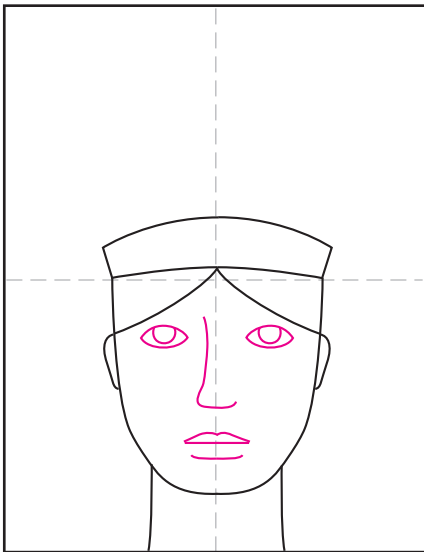

# Draw Statue of Liberty's Face

1. Draw a large U shape.

2. Add a curved band on top.

3. Draw the hair, ears and neck.

4. Draw the eyes, nose and mouth.

5. Draw the hair on the sides.

6. Draw a center and end spikes.

7. Add two more on each side.

8. Draw windows in band, clouds.

9. Trace with a marker and color.

# The Statue of Liberty's Face