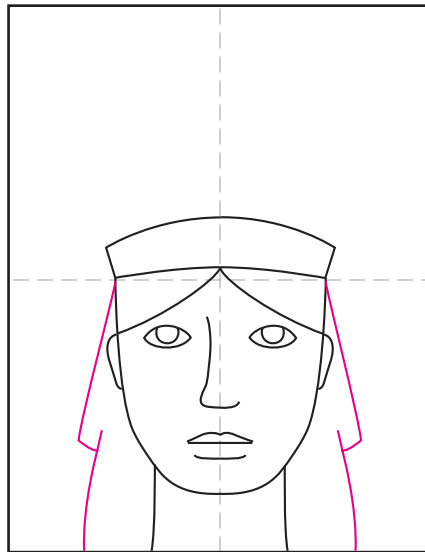

# Draw Statue of Liberty's Face

1. Draw a large U shape.

2. Add a curved band on top.

3. Draw the hair, ears and neck.

4. Draw the eyes, nose and mouth.

5. Draw the hair on the sides.

6. Draw a center and end spikes.

7. Add two more on each side.

8. Draw windows in band, clouds.

9. Trace with a marker and color.

# The Statue of Liberty's Face