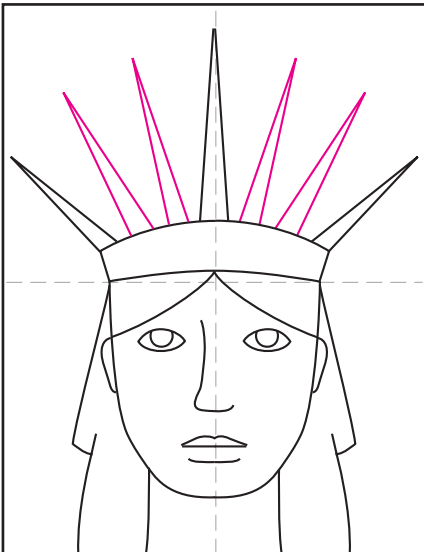

# Draw Statue of Liberty's Face

1. Draw a large U shape.

2. Add a curved band on top.

3. Draw the hair, ears and neck.

4. Draw the eyes, nose and mouth.

5. Draw the hair on the sides.

6. Draw a center and end spikes.

7. Add two more on each side.

8. Draw windows in band, clouds.

9. Trace with a marker and color.

# The Statue of Liberty's Face