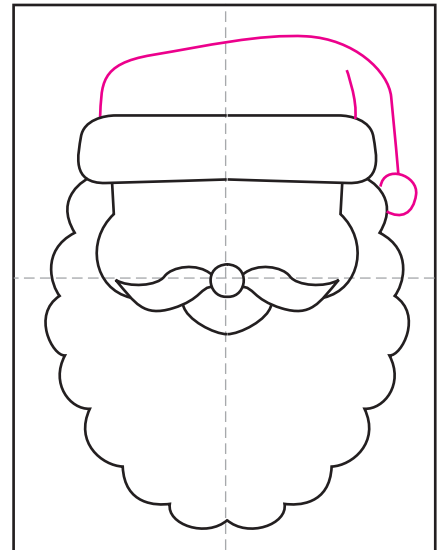

Draw Santa's Face

1. Draw a small circle.

2. Add moustache to the side.

3. Start mouth and cheek lines.

4. Add brim of hat.

5. Draw a beard below.

6. Add a folded hat above.

7. Draw eyes and brows.

8. Add mouth and shoulders.

9. Trace, color and add shadows.

Draw Santa's Face