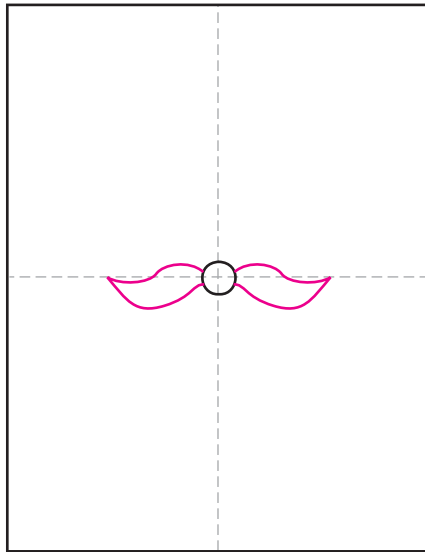

Draw Santa's Face

1. Draw a small circle.

2. Add moustache to the side.

3. Start mouth and cheek lines.

4. Add brim of hat.

5. Draw a beard below.

6. Add a folded hat above.

7. Draw eyes and brows.

8. Add mouth and shoulders.

9. Trace, color and add shadows.

Draw Santa's Face