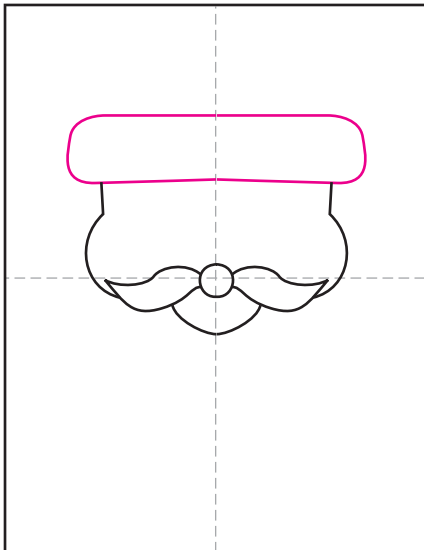

Draw Santa's Face

1. Draw a small circle.

2. Add moustache to the side.

3. Start mouth and cheek lines.

4. Add brim of hat.

5. Draw a beard below.

6. Add a folded hat above.

7. Draw eyes and brows.

8. Add mouth and shoulders.

9. Trace, color and add shadows.

Draw Santa's Face