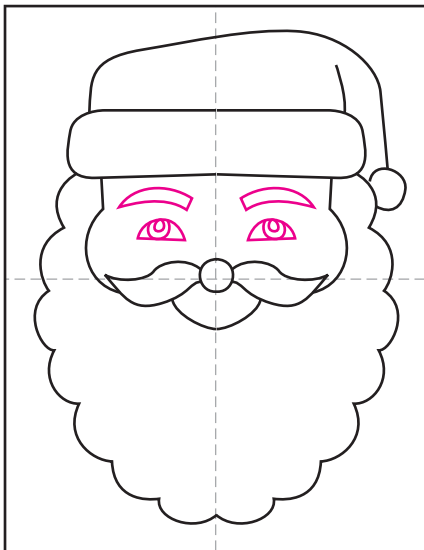

Draw Santa's Face

1. Draw a small circle.

2. Add moustache to the side.

3. Start mouth and cheek lines.

4. Add brim of hat.

5. Draw a beard below.

6. Add a folded hat above.

7. Draw eyes and brows.

8. Add mouth and shoulders.

9. Trace, color and add shadows.

Draw Santa's Face