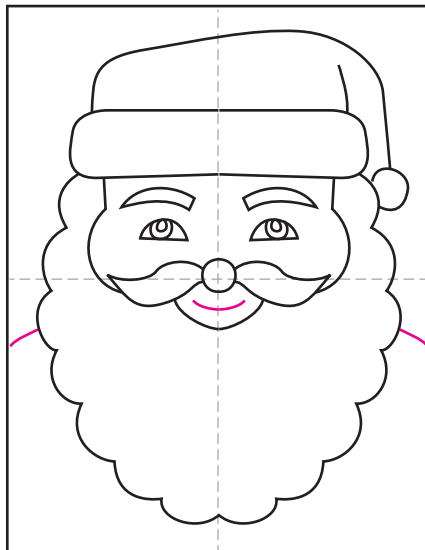

Draw Santa's Face

1. Draw a small circle.

2. Add moustache to the side.

3. Start mouth and cheek lines.

4. Add brim of hat.

5. Draw a beard below.

6. Add a folded hat above.

7. Draw eyes and brows.

8. Add mouth and shoulders.

9. Trace, color and add shadows.

Draw Santa's Face