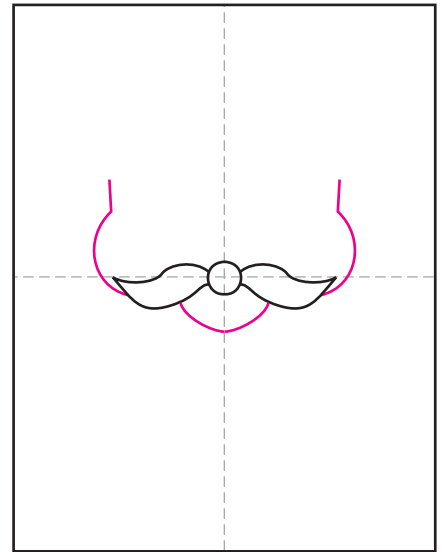

Draw Santa's Face

1. Draw a small circle.

2. Add moustache to the side.

3. Start mouth and cheek lines.

4. Add brim of hat.

5. Draw a beard below.

6. Add a folded hat above.

7. Draw eyes and brows.

8. Add mouth and shoulders.

9. Trace, color and add shadows.

Draw Santa's Face