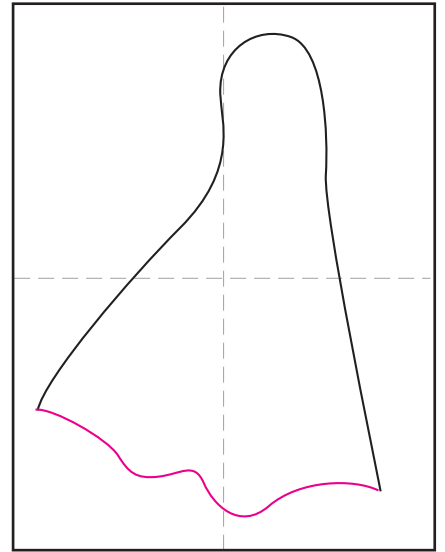

# Draw a Ghost

1. Start the head.

2. Continue with the sides.

3. Draw a curvy bottom.

4. Add a scary face.

5. Draw one draped arm.

6. Add the other draped arm.

7. Add curvy lines to the bottom.

8. Draw some fold lines.

9. Trace with a marker and color.