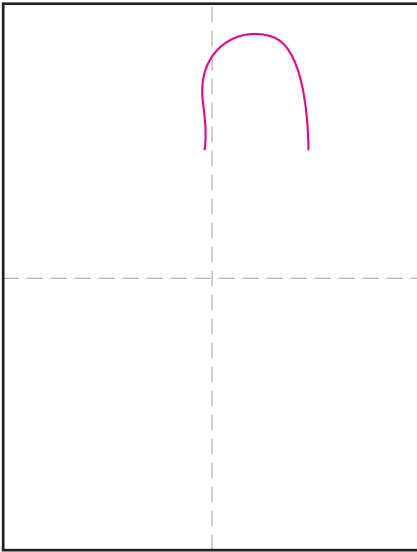

# Draw a Ghost

1. Start the head.

2. Continue with the sides.

3. Draw a curvy bottom.

4. Add a scary face.

5. Draw one draped arm.

6. Add the other draped arm.

7. Add curvy lines to the bottom.

8. Draw some fold lines.

9. Trace with a marker and color.