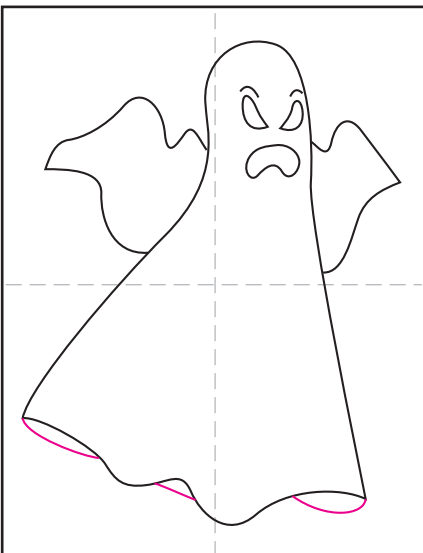

# Draw a Ghost

1. Start the head.

2. Continue with the sides.

3. Draw a curvy bottom.

4. Add a scary face.

5. Draw one draped arm.

6. Add the other draped arm.

7. Add curvy lines to the bottom.

8. Draw some fold lines.

9. Trace with a marker and color.