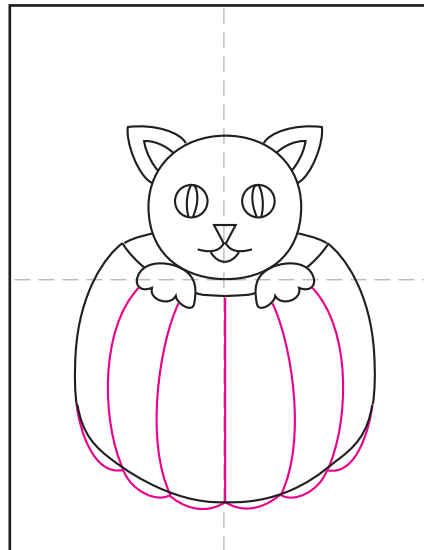

# Draw a Halloween Cat

1. Draw a circle for the head.

2. Add the face and ears.

3. Draw two paws under the chin.

4. Draw a pumpkin shape.

5. Add pumpkin lines.

6. Erase the straight bottom line.

7. Draw the face.

8. Add grass line and moon.

9. Trace with a marker and color.

# Halloween Cat