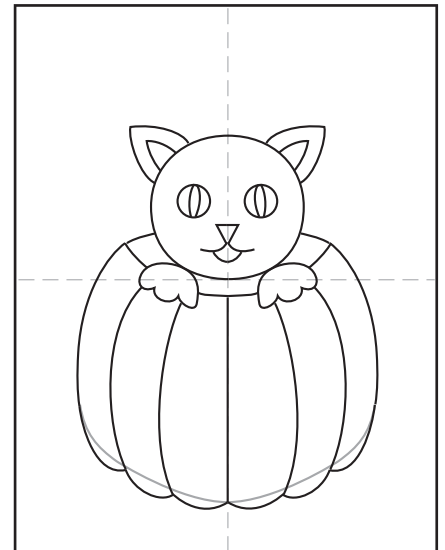

# Draw a Halloween Cat

1. Draw a circle for the head.

2. Add the face and ears.

3. Draw two paws under the chin.

4. Draw a pumpkin shape.

5. Add pumpkin lines.

6. Erase the straight bottom line.

7. Draw the face.

8. Add grass line and moon.

9. Trace with a marker and color.

# Halloween Cat