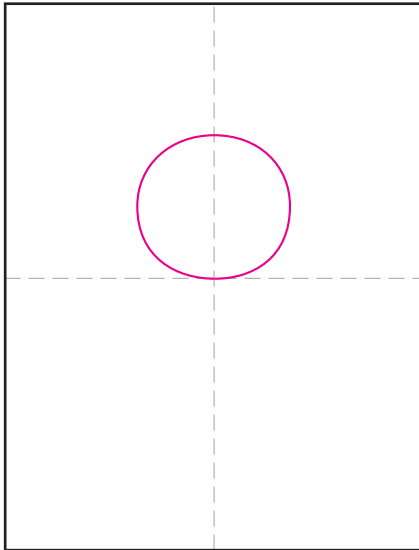

# Draw a Halloween Cat

1. Draw a circle for the head.

2. Add the face and ears.

3. Draw two paws under the chin.

4. Draw a pumpkin shape.

5. Add pumpkin lines.

6. Erase the straight bottom line.

7. Draw the face.

8. Add grass line and moon.

9. Trace with a marker and color.