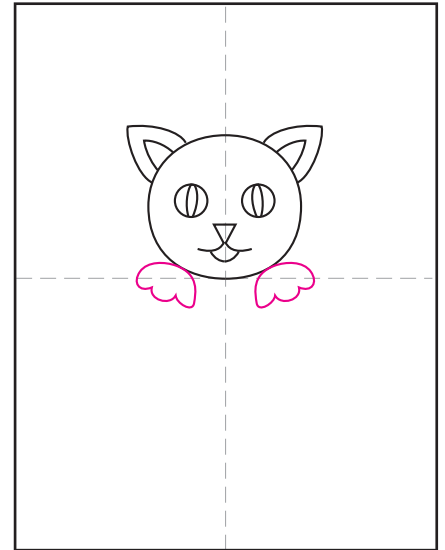

# Draw a Halloween Cat

1. Draw a circle for the head.

2. Add the face and ears.

3. Draw two paws under the chin.

4. Draw a pumpkin shape.

5. Add pumpkin lines.

6. Erase the straight bottom line.

7. Draw the face.

8. Add grass line and moon.

9. Trace with a marker and color.

# Halloween Cat