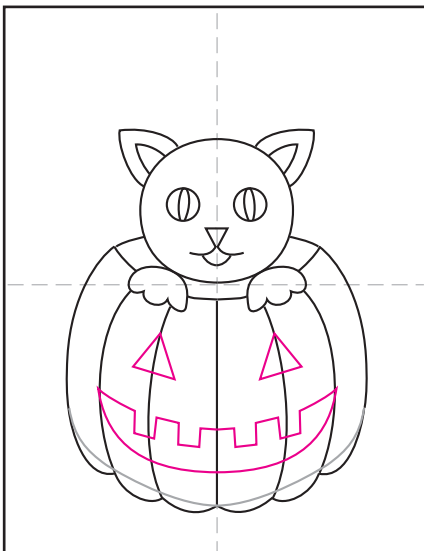

# Draw a Halloween Cat

1. Draw a circle for the head.

2. Add the face and ears.

3. Draw two paws under the chin.

4. Draw a pumpkin shape.

5. Add pumpkin lines.

6. Erase the straight bottom line.

7. Draw the face.

8. Add grass line and moon.

9. Trace with a marker and color.

# Halloween Cat