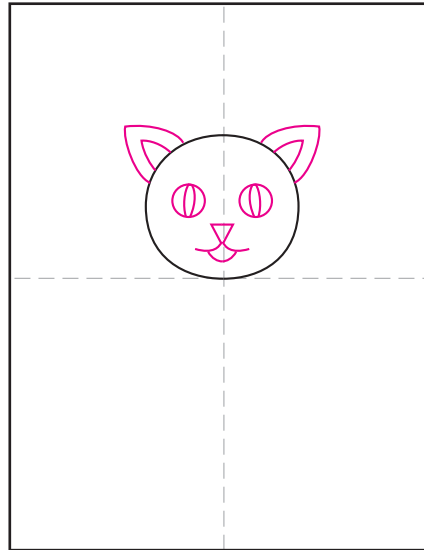

# Draw a Halloween Cat

1. Draw a circle for the head.

2. Add the face and ears.

3. Draw two paws under the chin.

4. Draw a pumpkin shape.

5. Add pumpkin lines.

6. Erase the straight bottom line.

7. Draw the face.

8. Add grass line and moon.

9. Trace with a marker and color.