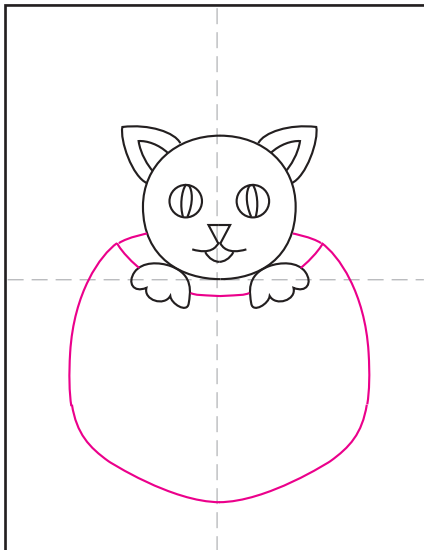

# Draw a Halloween Cat

1. Draw a circle for the head.

2. Add the face and ears.

3. Draw two paws under the chin.

4. Draw a pumpkin shape.

5. Add pumpkin lines.

6. Erase the straight bottom line.

7. Draw the face.

8. Add grass line and moon.

9. Trace with a marker and color.