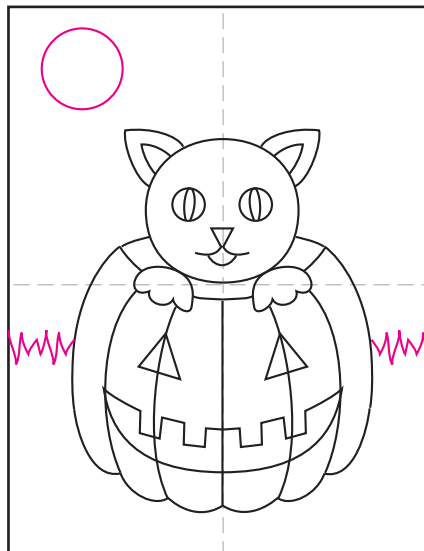

# Draw a Halloween Cat

1. Draw a circle for the head.

2. Add the face and ears.

3. Draw two paws under the chin.

4. Draw a pumpkin shape.

5. Add pumpkin lines.

6. Erase the straight bottom line.

7. Draw the face.

8. Add grass line and moon.

9. Trace with a marker and color.

# Halloween Cat