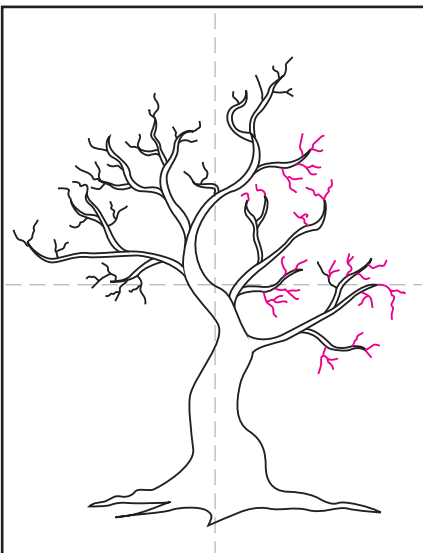

# Scary Tree

# Draw a Scary Tree

1. Draw a main trunk with wavy lines.

2. Add 4 medium size wavy branches.

3. Start adding small wavy branches.

4. Balance out with more branches.

5. Add a few very small wavy branches.

6. Start drawing little wavy lines.

7. Finish with more little wavy lines.

8. Draw or trace a circle for the moon.

9. Trace with a marker and color.