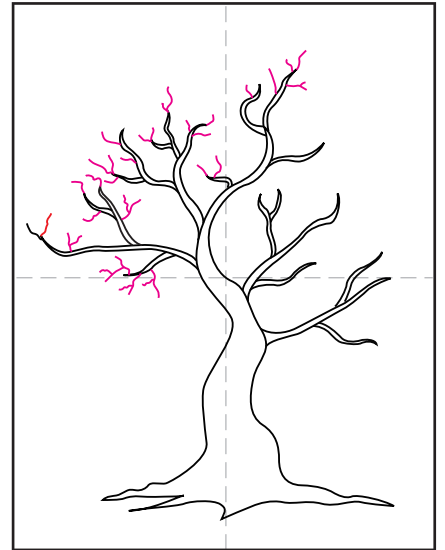

# Scary Tree

# Draw a Scary Tree

1. Draw a main trunk with wavy lines.

2. Add 4 medium size wavy branches.

3. Start adding small wavy branches.

4. Balance out with more branches.

5. Add a few very small wavy branches.

6. Start drawing little wavy lines.

7. Finish with more little wavy lines.

8. Draw or trace a circle for the moon.

9. Trace with a marker and color.