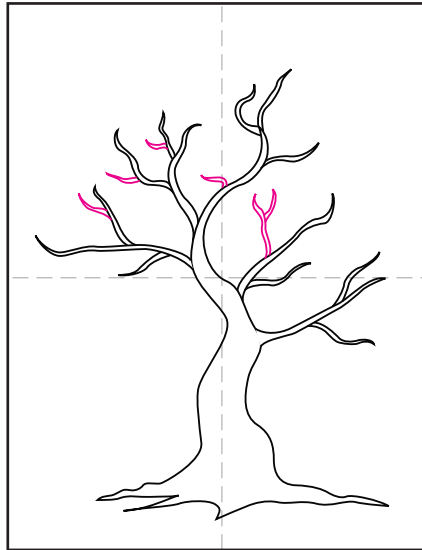

# Scary Tree

# Draw a Scary Tree

1. Draw a main trunk with wavy lines.

2. Add 4 medium size wavy branches.

3. Start adding small wavy branches.

4. Balance out with more branches.

5. Add a few very small wavy branches.

6. Start drawing little wavy lines.

7. Finish with more little wavy lines.

8. Draw or trace a circle for the moon.

9. Trace with a marker and color.