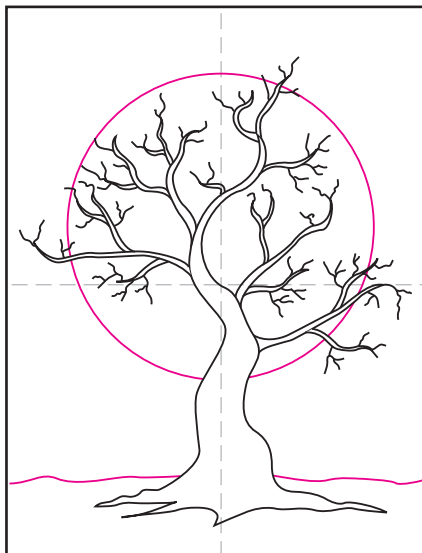

# Scary Tree

# Draw a Scary Tree

1. Draw a main trunk with wavy lines.

2. Add 4 medium size wavy branches.

3. Start adding small wavy branches.

4. Balance out with more branches.

5. Add a few very small wavy branches.

6. Start drawing little wavy lines.

7. Finish with more little wavy lines.

8. Draw or trace a circle for the moon.

9. Trace with a marker and color.