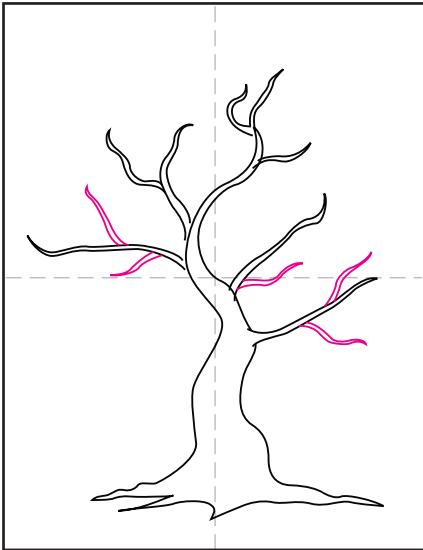

# Scary Tree

# Draw a Scary Tree

1. Draw a main trunk with wavy lines.

2. Add 4 medium size wavy branches.

3. Start adding small wavy branches.

4. Balance out with more branches.

5. Add a few very small wavy branches.

6. Start drawing little wavy lines.

7. Finish with more little wavy lines.

8. Draw or trace a circle for the moon.

9. Trace with a marker and color.