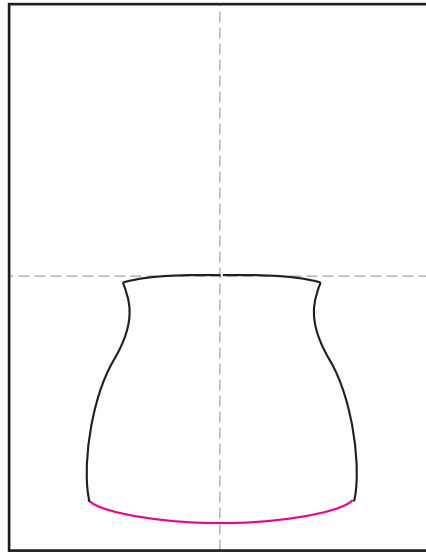

# Draw a Fairy House

1. Start stem shape shown.

2. Draw bottom of stem.

3. Draw bottom of mushroom cap.

4. Finish mushroom cap.

5. Draw lines inside cap.

6. Add windows and door.

7. Add flowers on sides.

8. Decorate top with more flowers.

9. Trace with a marker and color