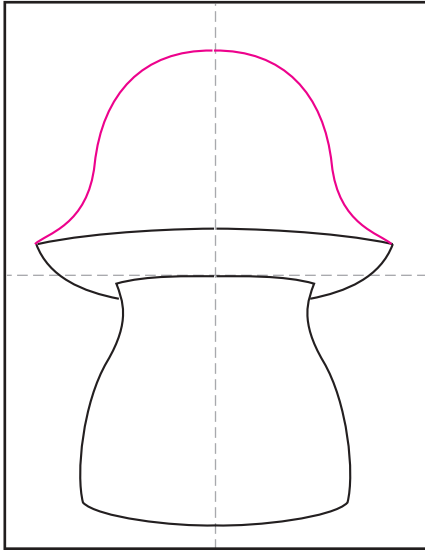

# Draw a Fairy House

1. Start stem shape shown.

2. Draw bottom of stem.

3. Draw bottom of mushroom cap.

4. Finish mushroom cap.

5. Draw lines inside cap.

6. Add windows and door.

7. Add flowers on sides.

8. Decorate top with more flowers.

9. Trace with a marker and color