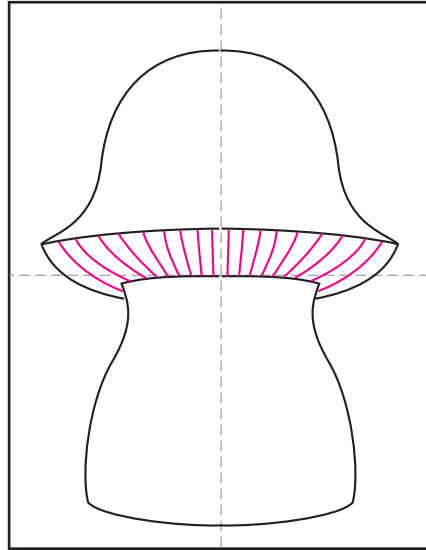

# Draw a Fairy House

1. Start stem shape shown.

2. Draw bottom of stem.

3. Draw bottom of mushroom cap.

4. Finish mushroom cap.

5. Draw lines inside cap.

6. Add windows and door.

7. Add flowers on sides.

8. Decorate top with more flowers.

9. Trace with a marker and color