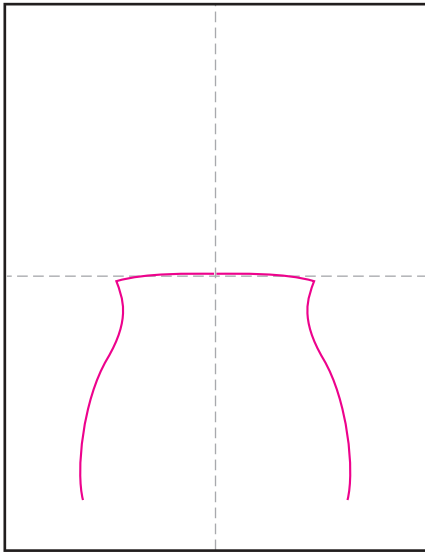

# Draw a Fairy House

1. Start stem shape shown.

2. Draw bottom of stem.

3. Draw bottom of mushroom cap.

4. Finish mushroom cap.

5. Draw lines inside cap.

6. Add windows and door.

7. Add flowers on sides.

8. Decorate top with more flowers.

9. Trace with a marker and color