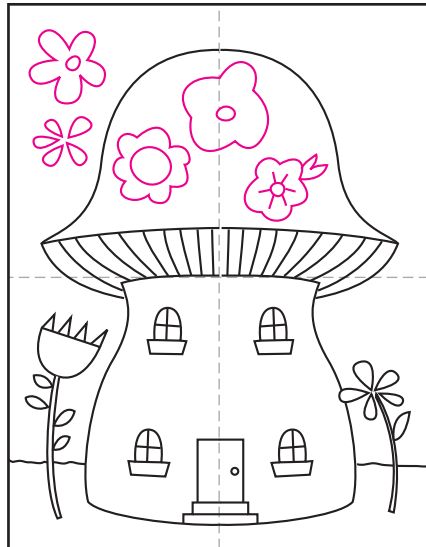

# Draw a Fairy House

1. Start stem shape shown.

2. Draw bottom of stem.

3. Draw bottom of mushroom cap.

4. Finish mushroom cap.

5. Draw lines inside cap.

6. Add windows and door.

7. Add flowers on sides.

8. Decorate top with more flowers.

9. Trace with a marker and color