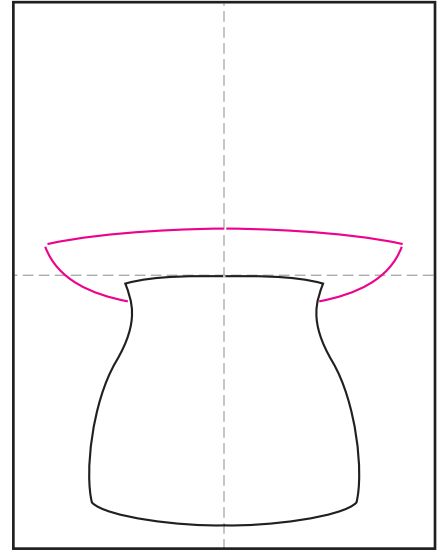

# Draw a Fairy House

1. Start stem shape shown.

2. Draw bottom of stem.

3. Draw bottom of mushroom cap.

4. Finish mushroom cap.

5. Draw lines inside cap.

6. Add windows and door.

7. Add flowers on sides.

8. Decorate top with more flowers.

9. Trace with a marker and color