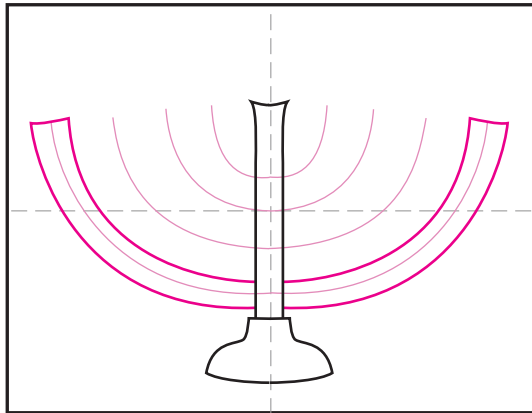

# Draw Hanukkah Candles

1. Draw the base in the bottom center.

2. Add the center post above it.

3. Lightly draw 4 U shapes, evenly spaced.

4. Outline the largest U shape.

5. Outline the next U shape.

6. Outline the next U shape.

7. Outline the final U shape.

8. Add flames, table and erase inside lines.

9. Trace with a marker and color.