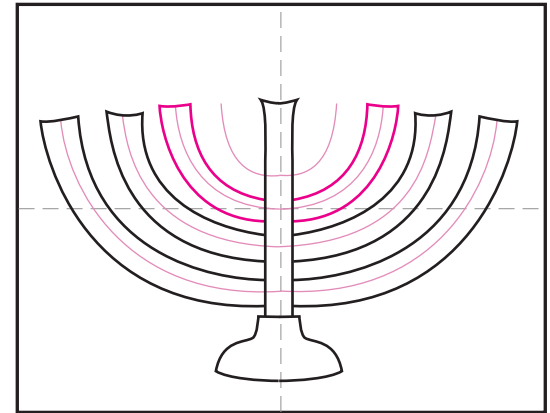

# Draw Hanukkah Candles

1. Draw the base in the bottom center.

2. Add the center post above it.

3. Lightly draw 4 U shapes, evenly spaced.

4. Outline the largest U shape.

5. Outline the next U shape.

6. Outline the next U shape.

7. Outline the final U shape.

8. Add flames, table and erase inside lines.

9. Trace with a marker and color.