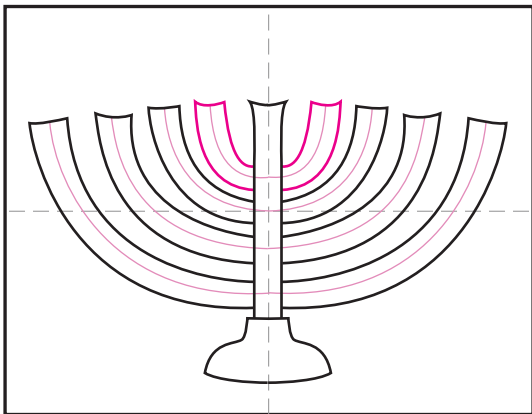

# Draw Hanukkah Candles

1. Draw the base in the bottom center.

2. Add the center post above it.

3. Lightly draw 4 U shapes, evenly spaced.

4. Outline the largest U shape.

5. Outline the next U shape.

6. Outline the next U shape.

7. Outline the final U shape.

8. Add flames, table and erase inside lines.

9. Trace with a marker and color.