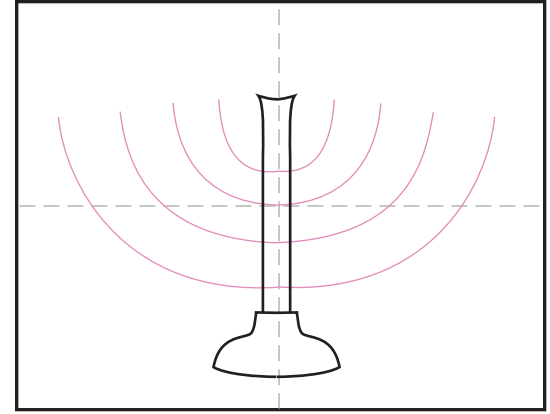

# Draw Hanukkah Candles

1. Draw the base in the bottom center.

2. Add the center post above it.

3. Lightly draw 4 U shapes, evenly spaced.

4. Outline the largest U shape.

5. Outline the next U shape.

6. Outline the next U shape.

7. Outline the final U shape.

8. Add flames, table and erase inside lines.

9. Trace with a marker and color.