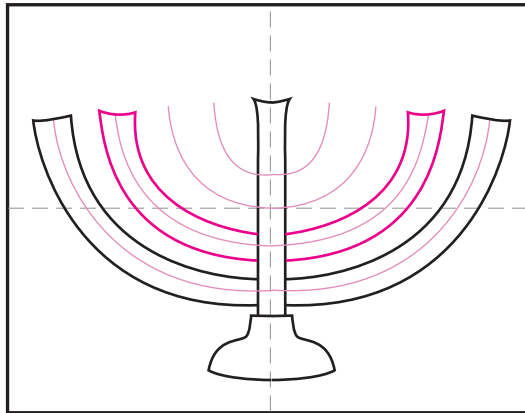

# Draw Hanukkah Candles

1. Draw the base in the bottom center.

2. Add the center post above it.

3. Lightly draw 4 U shapes, evenly spaced.

4. Outline the largest U shape.

5. Outline the next U shape.

6. Outline the next U shape.

7. Outline the final U shape.

8. Add flames, table and erase inside lines.

9. Trace with a marker and color.