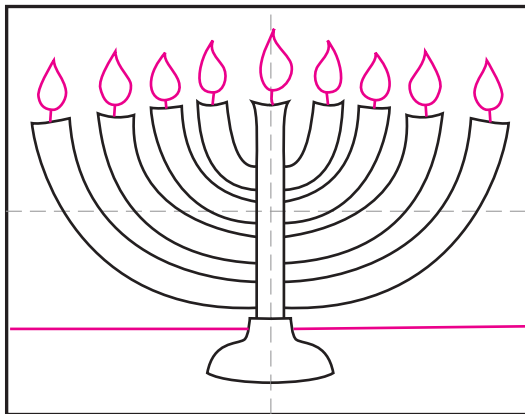

# Draw Hanukkah Candles

1. Draw the base in the bottom center.

2. Add the center post above it.

3. Lightly draw 4 U shapes, evenly spaced.

4. Outline the largest U shape.

5. Outline the next U shape.

6. Outline the next U shape.

7. Outline the final U shape.

8. Add flames, table and erase inside lines.

9. Trace with a marker and color.